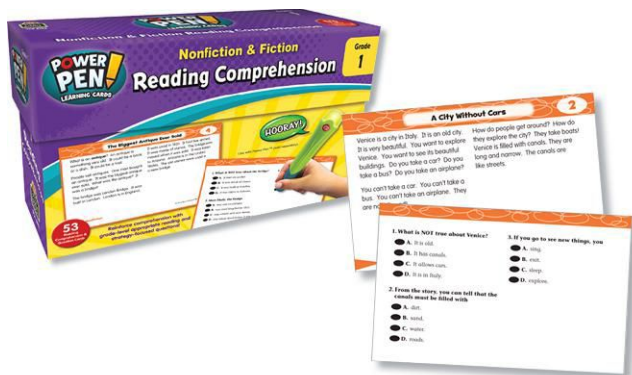

Comprehension Power Pen™ Reading Cards

Improve comprehension skills by reading nonfiction and fiction passages and answering questions related to the text. Each set includes content and questions that reinforce strategies such as:

- using words in context
- finding main ideas and details
- identifying sequence
- making inferences and predictions
- analyzing and comparing information
- integrating knowledge
- understanding author's purpose

Includes 53 (8 x 5 inch) double-sided practice cards as well as instructions and answer key cards! Power Pen sold separately, pen requires 2 AAA batteries (not included).

Item #	Description	Grade Level	List Price
9-1567997-639	Power Pen Reading Comp.	Grade 1	$27.69
9-1567998-639	Power Pen Reading Comp.	Grade 2	$27.69
9-1567986-639	Power Pen	Not Specified	$25.69

Literacy Dice

Educational Action Games support the development of verbal and creative skills — with some fun thrown in. Each dice includes questions & statements with images to make games fun and engaging. Six large dice per set. Grades K and up.

Item #	Description	List Price
9-2019870-639	Comprehension	$26.29
9-2020109-639	Sentence Dice	$26.29
9-2020110-639	Roll a Word	$26.29