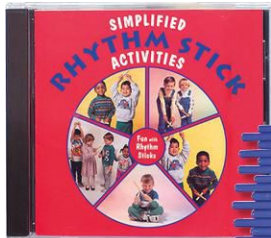

Activity Set