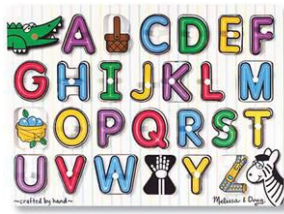

Melissa & Doug® Alphabet and Numbers Floor Puzzles

Discover animals from A to Z and count on having fun at the farm! One puzzle reveals stunning photographs of 26 exciting animals and the second reveals fun color photographs of farm animals, crops, and equipment. Each puzzle is 3' x 2' when assembled.

Item #	Description	Age Range	Quantity	List Price
9-2095872-639	Alphabet & Numbers Set	3+ years	Set of 2	$47.59
9-2044732-639	Animal Alphabet	3+ years	Each	$24.69
9-2044733-639	Farm Numbers	3+ years	Each	$24.69