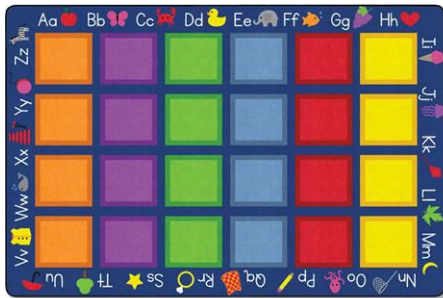

Stainless

CHILD CRAFT
A School Specialty Exclusive

Childcraft® Colorful Squares Carpet

Create an inviting, colorful space where young learners can gather for seating, circle time, or classroom activities.

Item #	Description	Product Dimensions	Color	List Price
5-2105269-639	Rectangle	6 ft x 9 ft	Primary	$415.95
5-2105285-639	Rectangle	8 ft x 12 ft	Primary	$608.95
6-2105273-639	Rectangle	10 ft 6 in x 13 ft 2 in	Primary	$821.95