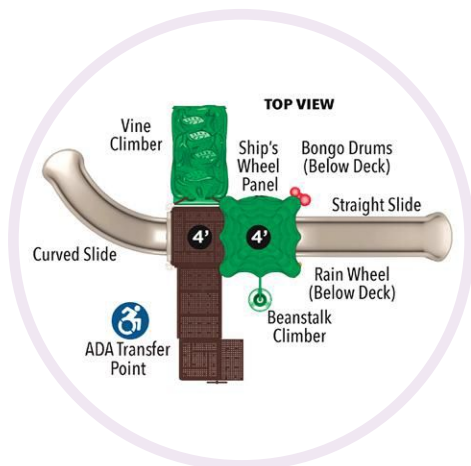

Hamlet Play Structure

Hamlet turnkey package provides a one stop solution for customers who are looking for an easy process to purchasing a complete playground. The package includes the Hamlet playground, safety surfacing, border timbers, standard installation, and freight. Ages: 2-5 or 5-12. Includes 12 activities. Use Zone: 26'6" x 31'. Available in Recycled Metal & Plastic or Conditioned Wood. Playhouse atmosphere of the Hamlet features play counters, rock climbing wall, suspended bridge, xylophone, duo chute slide and many other activities.

Item #	Description	Age Range	Capacity	Base Core Color	List Price
6-2105171-639	Hamlet Play Structure -Playful	2-5 Years or 5-12 Years	15-20 Children	Playful	$146,499.95
6-2104933-639	Hamlet Play Structure -Natural	2-5 Years or 5-12 Years	15-20 Children	Natural	$146,499.95

Pictured above is the Top View of Hawk's Nest.