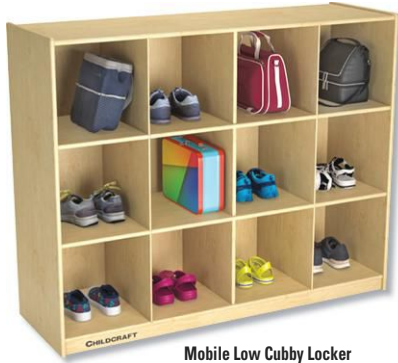

Mobile Low Cubby Locker