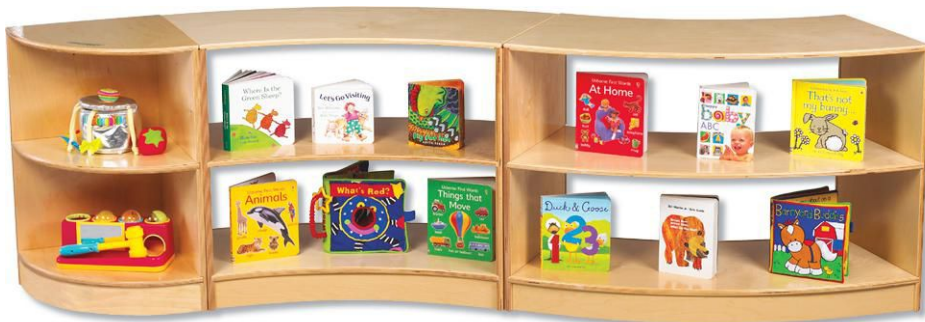

Childcraft® Narrow Storage Unit

This narrow storage unit fits into small spaces, but its deep shelves offer plenty of space for classroom materials. Assembled.

Item #	Description	Product Dimensions	Number of Shelves	List Price
5-1528662-639	2-Shelf	23-3/4 W x 14-3/4 D x 24 H in	2	$443.95

Curved units have clear acrylic back panels