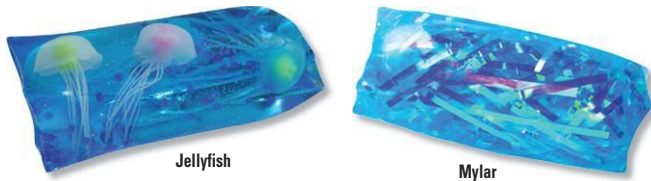

Jellyfish

Mylar

Great for small hands

Water Wiggles

A wiggly, jiggly sensory experience, these unique finger fidgets will provide hours of fine motor stimulation. Filled with water, glitter, and colorful sea creatures.

Item #	Description	Age Range	Quantity	List Price
9-1531978-639	Water Wiggles Jellyfish	5+ years	Each	$16.99
9-2098758-639	Water Wiggles Shark	NEW 5+ years	Each	$16.99
9-2098749-639	Water Wiggles Mylar	NEW 5+ years	Each	$16.99
9-2098751-639	Water Wiggles Mondo Pearl	NEW 5+ years	Each	$16.99
9-2098756-639	Sea Slippers	NEW 3+ years	Each	$11.99