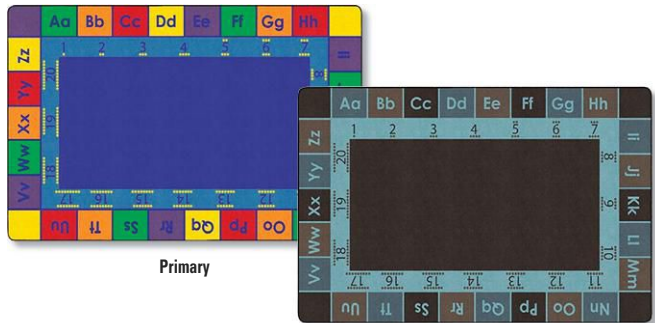

Primary

Cool Tone

Childcraft® ABC123 Border Carpet

Colorful learning carpet to help aid in letter and number recognition, along with a visual graphic of counting dots that match each number in quantity.

Item #	Description	Product Dimensions	Color	List Price
5-5000867-639	Rectangle	6 ft x 9 ft	Specify	$415.95
5-5000868-639	Rectangle	8 ft x 12 ft	Specify	$608.95
6-5000869-639	Rectangle	10 ft 6 in x 13 ft 2 in	Specify	$821.95