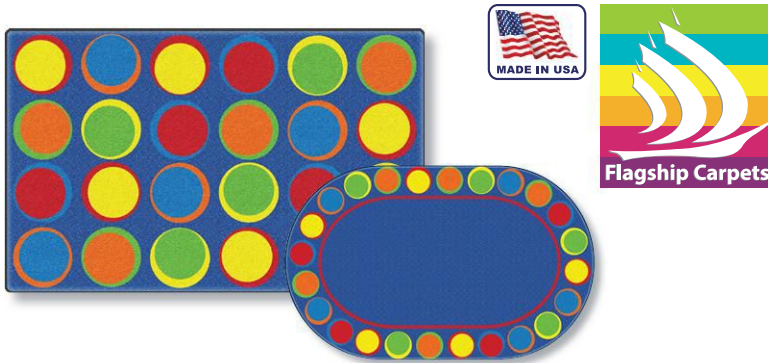

Flagship Carpets Sitting Spots™ Carpet

These carpets in bright, primary colors are the perfect gathering place for children to play.