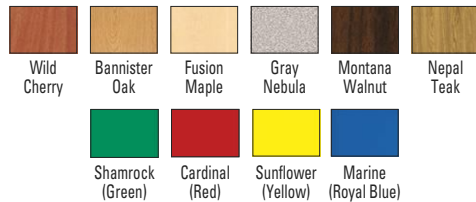

2900 Prima Table Top Color Choices

Classroom Select® Royal Seating® Prima Learning Circle Desk

Enhance student participation and group learning with colorful, flexible seating! The trapezoid-shaped desk offers flexible seating solutions to suit any environment. Use desks alone or in a number of multiple-desk configurations for group learning. Desktops measure 20" x 15" x 32" and come with 1-1/8" gray nebula laminate top. Choose a black frame with your choice of T-Mold edge color, or colored frame with matching vinyl T-Mold edging. Legs adjust from 19" to 30". Please specify color choice when ordering.

Item #	Product Dimensions	Edge Color	Frame Color	Top Color	List Price
6-336185-639	15 x 20 x 32 in	Matching	Specify	Gray Nebula	$309.95
6-1481452-639	15 x 20 x 32 in	Specify	Black	Gray Nebula	$309.95

Prima Learning Circle Edge and Leg Color Choices