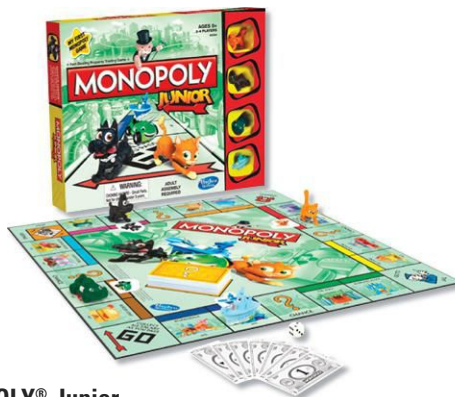

MONOPOLY® Junior

Buy every property you land on, collect money, and pick up Chance Cards. When one player runs out of money, the others count their cash. Ages 5+. **▲CHOKING HAZARD (1).** Not for under 3yrs.

Item #	Description	List Price
9-1484713-639	Monopoly Jr.	$31.99

▲ Cautionary Warnings. See Page 8.