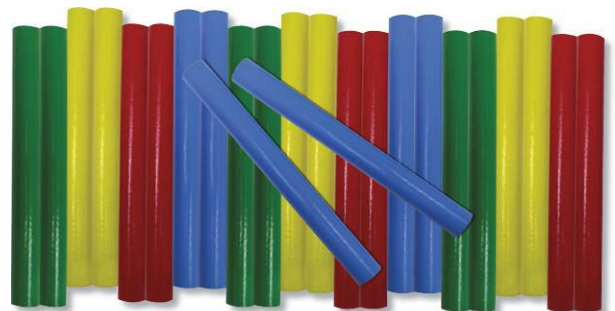

Rhythm Rounder Sticks Set

Rhythm Rounder Sticks are great for rhythm and music activities. Set features 3 pairs each of 4 different colors.

Item #	Description	Age Range	Quantity	List Price
9-1361113-639	Rhythm Rounders Set	3+ years	Set of 24	\$60.79