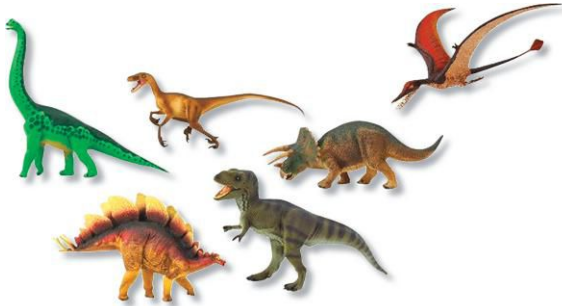

Prehistoric Dinosaur Set

Dinosaurs come alive again with this Set of 6 Dinosaurs! Accurate and realistic details on each piece assists in learning about these prehistoric creatures and creative playtime. Dinosaurs include Rhamphorhynchus, Tyrannosaurus Rex, Brachiosaurus, Stegosaurus, Triceratops, and Velociraptor. **▲CHOKING HAZARD (1).** Not for under 3yrs.

Item #	Description	Age Range	Quantity	List Price
9-2023149-639	Dinosaurs	3+ years	Set of 6	$110.69