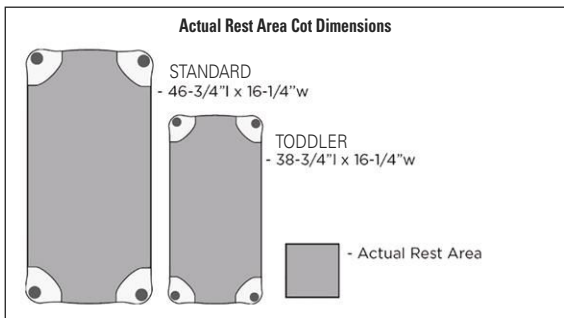

Childcraft® Premium Stackable Cots

Tip-resistant, low-profile cots feature moisture resistant beds woven from flame-retardant vinyl coating, super-grip closure at foot end to adjust tautness, and rust-resistant steel frame. Cots are cleanable and nest to save space. Name plates (sold separately) easily clip to cot ends. Accommodates up to 110 lbs.

Item #	Description	Quantity	Color	List Price
Standard - 51-3/4" L x 21-1/2" W x 4-1/2" H in				
5-2026847-639	Standard Ready to Assemble	Pack of 6	Blue	$432.95
5-2026848-639	Standard Assembled	Each	Blue	$101.95
5-2026845-639	Standard Assembled	Pack of 5	Blue	$449.95
Toddler - 43-3/4" L x 21-1/2" W x 4-1/2" H in				
5-2026849-639	Toddler Ready to Assemble	Pack of 6	Blue	$428.95
5-2026846-639	Toddler Assembled	Each	Blue	$96.95
5-2026844-639	Toddler Assembled	Pack of 5	Blue	$423.95