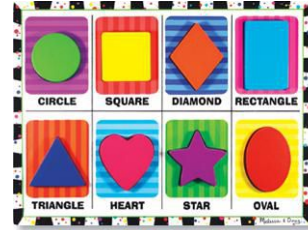

Set of 2

Set of 4

Melissa & Doug® Chunky Wooden Puzzle Sets

The bright, playful illustrations, thick, chunky wooden pieces and matching full-color illustrations underneath make these unique wooden puzzles the ideal starter set for any classroom. These 6- to 9-piece puzzles measure 12" x 9".

- **Set of 2 includes:** Farm and Safari
- **Collection 2 includes:** Dinosaurs, Shapes, Vehicles, and Construction
- **Complete Set includes:** All 6 puzzles

Chunky pieces stand up for pretend play!

Item #	Description	Age Range	Quantity	List Price
9-2117211-639	Chunky Puzzle Set	24+ months	Set of 2	$39.89
9-2051284-639	Chunky Puzzle Set	24+ months	Set of 4	$77.09
9-2117212-639	Complete Set	24+ months	Set of 6	$111.99

Melissa & Doug® Jumbo Knob Wooden Puzzle Set

These sturdy wooden puzzles feature extra-large knobs and matching full-color pictures underneath each 1/2" thick piece. 3- to 4-pieces; largest puzzle measures 11-3/4" x 13".

Melissa & Doug® Large Jumbo Knob Wooden Puzzle Set

Extra-thick wooden puzzles feature jumbo wooden knobs for easy grasping. Full-color, matching pictures underneath each piece. Each 8-piece puzzle measures 15 1/2" x 12".

Item #	Description	Age Range	Quantity	List Price
9-2051359-639	Jumbo Knob Puzzle Set	12+ months	Set of 4	$82.69

Item #	Description	Age Range	Quantity	List Price
9-1401127-639	Jumbo Knob Puzzle Set	12+ months	Set of 3	$111.99

Large Knob Wooden Puzzles

High quality wooden puzzles with real life images and large knobs for easy grasping. Each puzzle measures 9 1/2" x 12".

Item #	Description	Age Range	Quantity	List Price
9-1594288-639	Farm Animals	24+ months	Each	$32.69
9-1594286-639	Tools	24+ months	Each	$32.69
9-1594287-639	Bath Time	24+ months	Each	$32.69
9-1594289-639	Wild Animals	24+ months	Each	$32.69