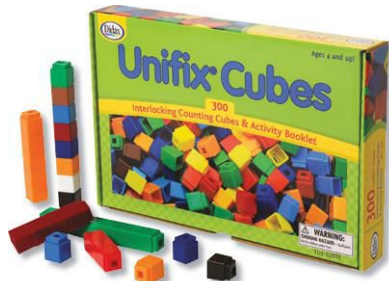

Unifix®

Unifix® Cube Packages

Counting, patterning, measuring and more! These easy-linking cubes in 10 colors provide a concrete way for children to explore a wide variety of early math concepts. ⚠️CHOKING HAZARD (1). Not for under 3 yrs.

Item #	Description	List Price
9-204033-639	Cubes, Set of 100	$26.49
9-204108-639	Cubes, Set of 300	$66.49
9-204030-639	Cubes, Set of 500	$104.49
9-204015-639	Cubes, Set of 1000	$203.49

Mathlink® Cubes Activity Sets

Build new skills one cube at a time! These Mathlink cubes help students to learn fundamentals of addition, subtraction, sorting, counting, matching, and patterning. Each set comes with different quantity of items and cubes.