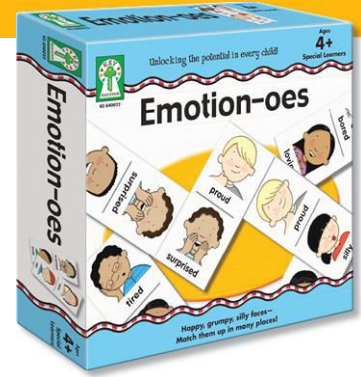

Item #	Description	List Price
9-1568240-639	Emotion-oes	$16.99