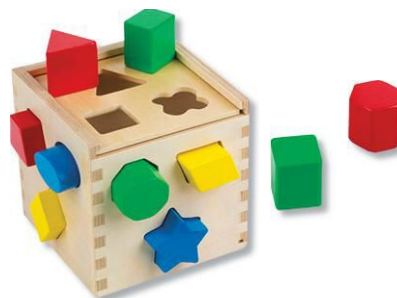

24 mos. Melissa & Doug® Shape Sorting Cube

This ultimate shape sorter features 12 chunky, vibrantly colored shapes that children can sort and drop into the natural-finish hardwood cube. Cube is 5 1/2" square.

Item #	Description	Age Range	Quantity	List Price
9-024962-639	Shape Sorting Cube	24+ months	Set of 13	$31.09

12 mos. Sensory Activity Blocks

This set of 9 sensory blocks consists of 3 visual blocks, 3 auditory blocks and 3 texture blocks. The blocks are designed for small hands and encourage kinesthetic learning through vision, hearing and touch. Storage bag included. Each block measures 1 2/5" L x 1 2/5" W x 1 2/5" H.