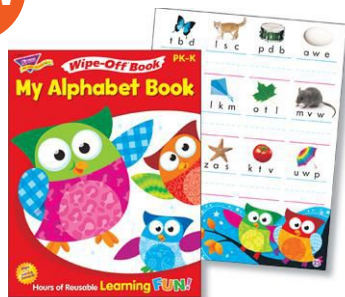

Learning success begins with fun activities and engaging characters. This content-rich Wipe-Off® Book offers children a friendly, comfortable way to develop early language skills and reinforce letter and sound recognition. Use only with dry-erase crayons/markers.