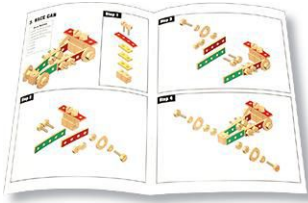

**Melissa & Doug®
Wooden Project
Workbench**

This sturdy wooden workbench is just the right size. Set includes a functioning vise, tool rack, wooden tools, and a storage shelf. Ideas to spark the imagination are included! Dimensions when assembled: 24"L x 18 3/4"W x 26"H. **▲CHOKING HAZARD (1).** Not for under 3yrs.

Item #	Description	Age Range	Quantity	List Price
5-1531942-639	Workbench	3+ years	Set of 61	$213.39

Little Builder Tool Belt Set

This sturdy canvas kids tool belt features two easy-to-use front pockets that hold a pretend play hammer, pliers, adjustable wrench, screwdriver with two bits, and an electronic beeper.

Item #	Description	Age Range	Quantity	List Price
9-1388251-639	Tool Belt Set	24+ months	Set of 8	$33.09

Simple Tape Measure

Your youngest students will love working with this perfectly-sized, manual-wind tape measure. Inches and feet on one side of the tape, with centimeters and meters on the other. Measures up to 4 feet - perfect for comparing heights!

Item #	Description	Age Range	Quantity	List Price
9-1435426-639	Tape Measure	3+ years	Each	$21.79

Melissa & Doug® Take Along Tool Kit

Features wooden pieces including tools, nails, screws, nuts and bolts that provide hours of creative, constructive fun.

Item #	Description	Age Range	Quantity	List Price
9-1401138-639	Tool Kit	3+ years	Set of 24	$34.69

Pretend & Play® Work Belt Tool Set

Everything young builders need including a hammer, saw, tape measure, nuts, bolts, board for "drilling", battery-powered drill, handy tool belt, and carrying case. Drill requires 2 AA batteries, not included. **▲CHOKING HAZARD (1).** Not for under 3yrs.

Item #	Description	Age Range	Quantity	List Price
9-076554-639	Work Belt Tool Set	3+ years	Set of 20	$68.49

**Melissa & Doug®
Construction Worker Costume**