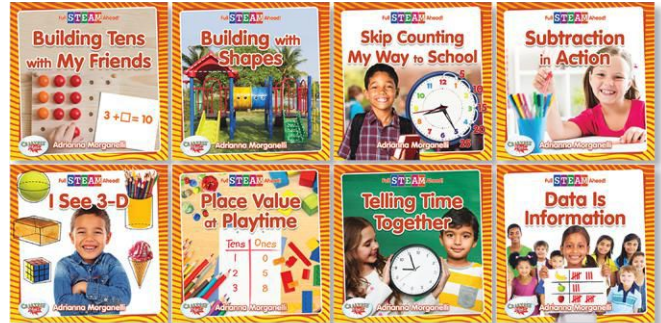

Full Steam Ahead! Math Matters

The Math Matters collection of books uses a narrative style to introduce early readers to mathematical literacy. Age-appropriate concepts and relatable examples offer a balance of conceptual understanding, procedural fluency, and real-world application. An activity in each title helps children connect math to other STEAM topics. Set contains 8 books. Grade 1+.

Item #	Description	Quantity	List Price
9-2048182-639	Math Matters	Set of 8	$199.99