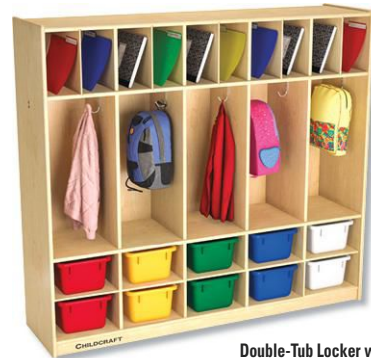

Double-Tub Locker with 10 Primary Color Trays

Childcraft® Double-Tub Coat Lockers

Lockers include top and bottom cubbies, and main storage sections with two aluminum hooks in each, providing space for up to 10 students. **For maximum stability, locker must be secured to the wall. Hardware and instructions included. Not recommended as a room divider.** Assembled.

Item #	Description	Product Dimensions	Number of Hooks	List Price
6-272113-639	Double Tub	53-1/4 W x 14-1/4 D x 48 H in	10	$1,037.95
6-204547-639	With Assorted Color Trays	53-3/4 W x 14-1/4 D x 48 H in	10	$1,129.95