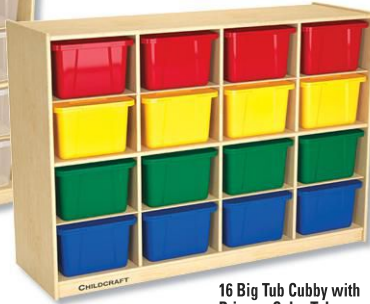

16 Big Tub Cubby with Primary Color Tubs

Childcraft® Mobile Big-Tub Cubby Units

Perfect storage for larger items. Removable shelves provide flexible storage options and easy cleaning. Holds tubs sized 11-3/4"W x 15-1/2" D x 7-1/2"H. Heavy-duty casters. Assembled.

Item #	Description	List Price
12-Big-Tub Cubby - 38-1/8 W x 16 D x 36 H in		
6-271663-639	12-Big-Tub Cubby	$794.95
6-1540096-639	With Primary Color Tubs/Lids	$1,118.95
6-265335-639	With Translucent Tubs/Lids	$1,118.95
16-Big-Tub-Cubby - 50-5/8 W x 16 D x 36 H in		
6-272059-639	16-Big-Tub Cubby	$903.95
6-1540097-639	With Primary Color Tubs/Lids	$1,335.95
6-1468538-639	With Translucent Tubs/Lids	$1,335.95