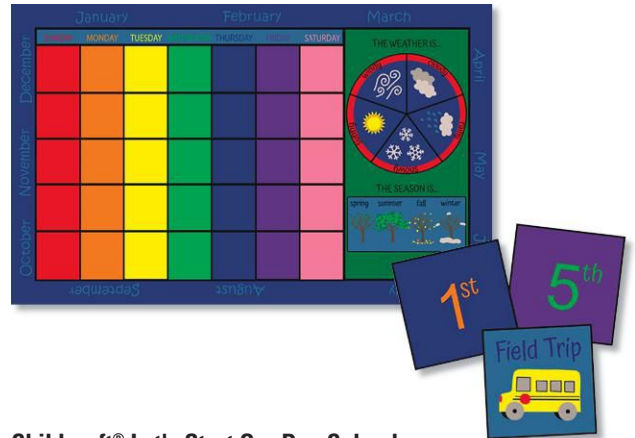

Childcraft® Let's Start Our Day Calendar

A colorful way to start the day! This interactive carpet helps students learn the days of the week, months of the year, seasons, and weather.

Item #	Description	Product Dimensions	List Price
5-2003769-639	Rectangle	8 ft x 12 ft	$608.95
6-2003767-639	Rectangle	10 ft 6 in x 13 ft 2 in	$821.95
5-2003804-639	Squares	12 X 12 in	$233.95