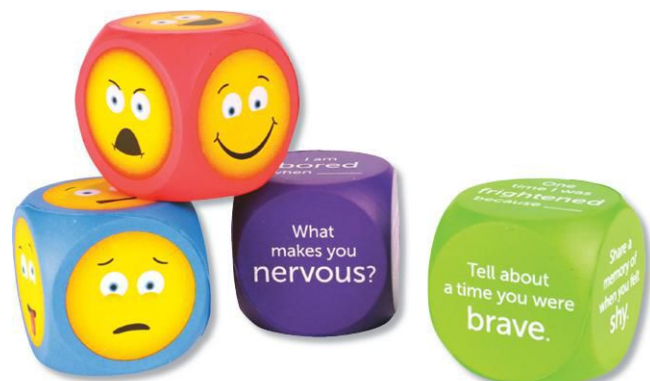

Learning Resources® Emoji Cubes

Invite children to talk about their emotions with written prompts and familiar emoji faces! Roll a cube and name the emotion displayed, or talk and write about how you are feeling. 4 cubes: 2 with 12 emoji faces; 2 with 12 prompts involving secondary emotions.

Item #	Description	Age Range	Quantity	List Price
9-1600761-639	Emoji Cubes	3+ years	Set of 4	$18.99