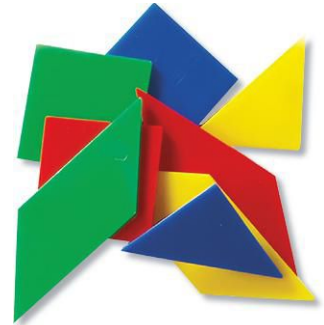

Item #	Description	List Price
9-091453-639	Tangrams	$59.99