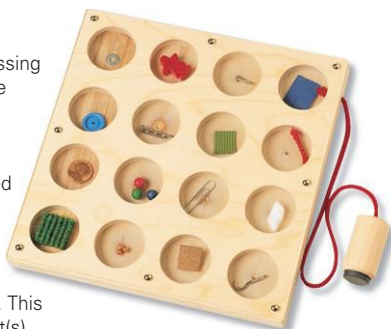

Item #	Description	List Price
9-294518-639	Color Paddles	\$13.59

Magnetic Discovery Board

The fun—and learning—is in guessing and discovering which objects are magnetic when they slide the attached magnet over the clear acrylic cover. 16 objects are randomly arranged in the enclosed compartments of the wood board. 8½" square. Grades K+
 ▲CHOKING HAZARD (1). Not for under 3yrs.
 ▲SMALL MAGNET HAZARD (7). This product contains (a) small magnet(s).