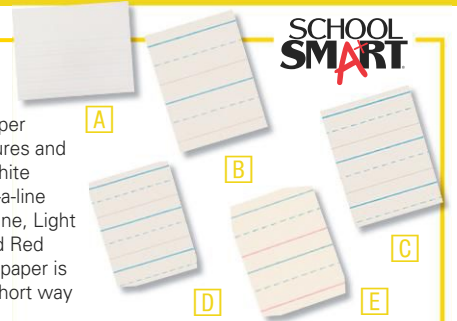

Red & Blue Storybook Paper

For Primary Grades. Upper portion is blank for pictures and self expression. This White newsprint paper is skip-a-line ruled with a solid Blue line, Light Blue broken midline and Red baseline. 11 x 8-1/2 inch paper is available ruled long or short way on both sides.

Item #	Description	Product Dimensions	Ruled/Unruled	Broken Midline	Skip Space	Number of Sheets	List Price
Standard Ruled Newsprint Ruled Long Way							
A 9-085320-639	Grade K-1	11 x 8-1/2 in	3/4 in Ruled	3/8 in	3/8 in	500	$11.99
B 9-085321-639	Grade 1-2	11 x 8-1/2 in	5/8 in Ruled	5/16 in	5/16 in	500	$11.99
C 9-085323-639	Grade 3	11 x 8-1/2 in	1/2 in Ruled	1/4 in	1/4 in	500	$11.99
Standard Ruled Newsprint Ruled Short Way							
D 9-085326-639	Grade 3	8-1/2 x 11 in	1/2 in Ruled	1/4 in	1/4 in	500	$11.99
Conforms to Zaner Bloser Style Ruled Long Way							
E 9-085346-639	Grade 2-3	18 x 12 in	5/8 in Ruled	5/16 in	5/16 in	250	$18.69

Bright Blank Books

Blank books with bright tag covers and interior pages of white bond paper. For drawing, creative writing and journaling. Covers can be decorated with a variety of mediums. Picture Story books are lined with a space at the top for drawings. Assorted color packages include 6 vivid colors. Also available in white.