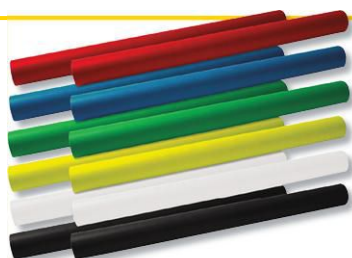

Fade Resistant Art Rolls

Brilliant fade resistant colors, double ink coated on one side of premium quality paper. Great for bulletin boards and arts and craft projects. Film wrapped, acid free, lignin free and recyclable.