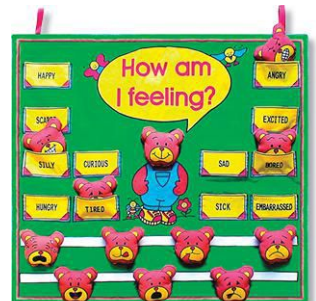

Item #	Description	Product Dimensions	List Price
9-080735-639	How Am I Feeling? Pocket Chart	24 x 22 in	$69.29

▲ Cautionary Warnings. See Page 8.