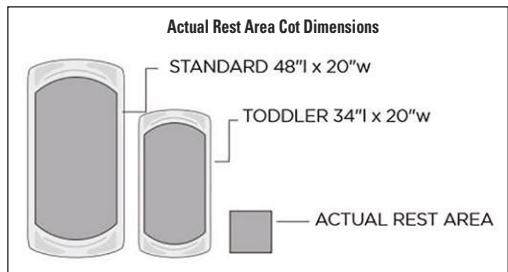

PLEASE SPECIFY COLOR CHOICE