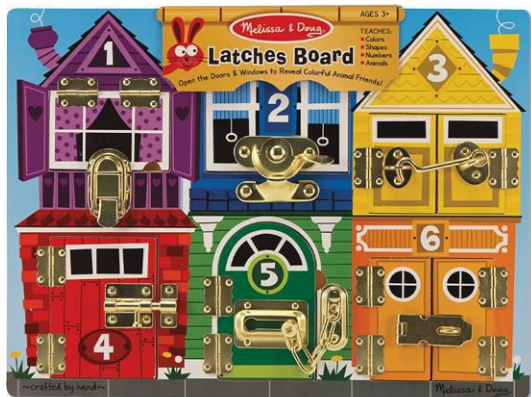

Item #	Description	Age Range	Quantity	List Price
9-2025537-639	Magnetic Maze Board	3+ years	Each	\$66.49

Melissa & Doug® Latches and Locks Board

Manipulate latches, hooks, clasps, and locks to open wooden doors and reveal colorful pictures. Develops fine motor skills and memory. Measures 12" x 9".