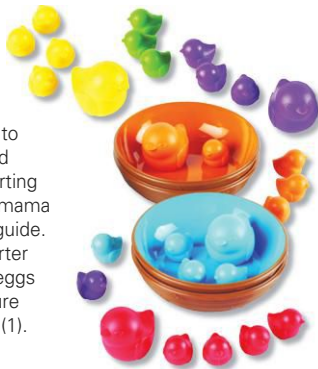

Birds and Dinos Sorting Sets

Add a nurturing and imaginative touch to learning play with these fun sorting and counting sets. The Birds and Nests Sorting Set includes: 24 colorful baby birds, 6 mama birds, 6 colorful nests, and an activity guide. Nests measure 3 1/4" x 1". The Dino-Sorter Counting Eggs include: 10 numbered eggs and 55 colorful dinosaurs. Eggs measure 3". Grade PreK. **▲CHOKING HAZARD (1).** Not for under 3yrs.

Item #	Description	Quantity	List Price
9-1572849-639	Birds and Nests Sorting Set	Set of 36	$49.29
9-1572837-639	Dino-Sorter Counting Eggs	Set of 65	$61.19

Super Sorting Pie

Pie-shaped sorting tray lid holds 60 fruit counters for students to sort, count, and learn early math skills and concepts. Includes 3 double-sided activity cards, 2 jumbo tweezers, 60 fruit pieces, and an activity guide. 8-3/4" diameter. Ages 4+. **▲CHOKING HAZARD (1).** Not for under 3yrs.