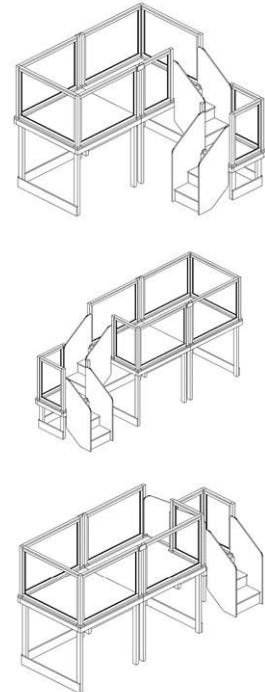

Double Base Standard Height w/Wood Rails