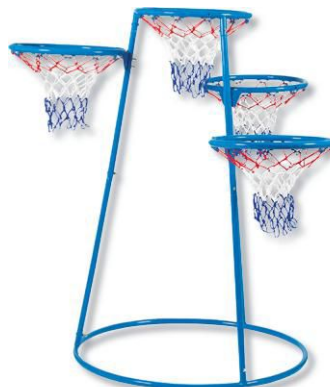

Fold and Go Trampoline

Suitable for Indoors and Outdoors

The Fold and Go Trampoline is perfect for indoor and outdoor play and exercise

- Made with padded frame cover
- 36" diameter x 35" floor to handle
- Minor assembly needed with 4 screws, trampoline mat is pre-assembled
- Includes box with carrying handle.
- Safety approved ASTM & HR4040
- Ages 3+

Item #	Quantity	List Price
9-1372484-639	Each	$214.79

SPORTIME® Super Duty Air Compressor

Sportime® Super Duty Air Compressor is suitable for use with school balls, airbrushes, multi-purpose cleaning sets and more

- Features 1/8 horsepower, pumps out 80 psi
- 1 amp and 110 V power
- Pressure gauge reads up to 30 psi to prevent over inflating
- Suction-cup feet prevents movement while in use
- Compressor comes with a carrying handle and coiled hose that stretches to 8'

Item #	Description	Brand	Quantity	List Price
9-2027673-639	Mini Air Compressor	Sportime	Each	$176.39

SPORTIME® Spot Markers

Stay Put On Your Gym And Activity Room Floors

Sportime® Spot Markers are great to help designate positions, distances, group teams and more for you obstacle courses, gamses and classes

- Each spot marker is 10" in diameter
- Designed with a textured vinyl backing allowing spot to stay in place
- Set of 6, one of each color Red, Yellow, Blue, Green, Purple and Orange
- Latex free

Item #	Color	Diameter	Quantity	List Price
9-1005401-639	6-Color	10 Inch	Set of 6	$29.59

Children's Factory® 4-Rings Basketball

Childrens Factory 4-Ring Basketball helps develop hand-eye coordination

- Basketball stand is made of a powder coated metal
- Base is 36" in diameter, hoops are 18" in diameter
- Hoops are collapsible
- Replacement nets are made of nylon and colored Red, White and Blue
- Mini basketball is 11" in diameter and features a rubber shell