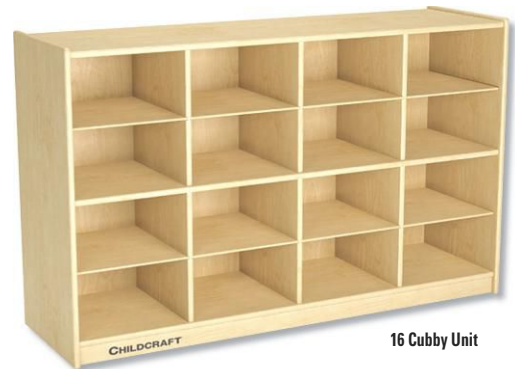

16 Cubby Unit

Childcraft® Mobile 16-Cubby Unit

Extra-wide cubbies make this mobile storage unit a classroom favorite. Shelves are easily removed to create flexible storage options or for easier cleaning. Heavy-duty casters. Assembled.

Item #	Description	List Price
16 Cubby - 47-3/4 W x 14-1/4 D x 30 H in		
6-271621-639	Cubby	$813.95