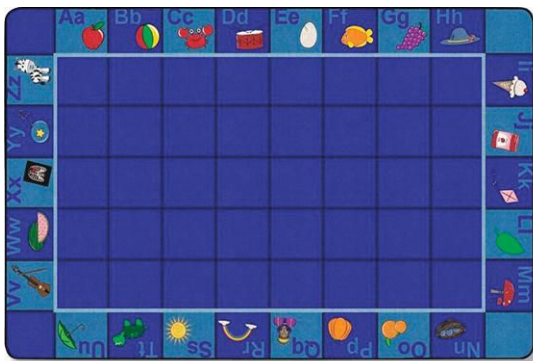

Childcraft® Alphabet Fun Carpet

Children will have fun learning with this phonics carpet! Upper and lower case letters with corresponding images.

Item #	Description	Product Dimensions	List Price
5-2009614-639	Rectangle	6 ft x 9 ft	$415.95
5-2009617-639	Rectangle	8 ft x 12 ft	$608.95
6-2009618-639	Rectangle	10 ft 6 in x 13 ft 2 in	$821.95