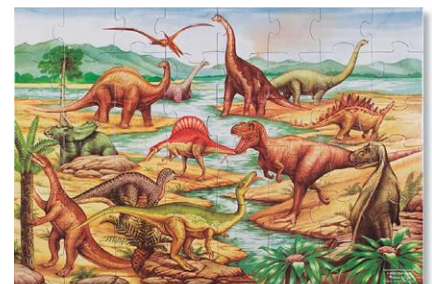

Melissa & Doug® Environment Floor Puzzles

Oversized floor puzzles feature extra-thick, durable, cardboard pieces with an easy-clean surface. Puzzles are 48 pieces and measure 2’ x 3’. Set includes one of each puzzle.

Item #	Description	Age Range	Quantity	List Price
9-2116594-639	Puzzle Set	3+ years	Set of 3	$68.69
9-077008-639	Underwater	3+ years	Each	$26.69
9-077010-639	Solar System	3+ years	Each	$26.69
9-2116593-639	Dinosaur	3+ years	Each	$26.69