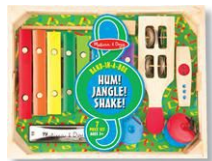

Beginner Band in a Box