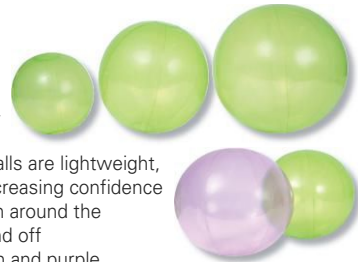

SPORTIME® Foam Balls

High Visibility

- Properly weighted with tough outer skin
- High visibility yellow for hand-eye coordination
- Latex free

Item #	Description	Color	Quantity	List Price
9-019992-639	7-1/2 in Volleyball	Yellow	Each	$17.79
9-1562634-639	Junior Football	Yellow	Each	$17.99

SPORTIME® GrabBalls

Brings The Price Of The Open Matrix Ball Down To Reality

GrabBalls and Over Balls help build core strength and balance skills and provide a tactile surface for sensory stimulation

- Open matrix geometric design made from a PVC material
- GrabBall are 8-1/2" in diameter
- Over Balls range 9 to 10" in diameter
- Over Balls can be inserted and inflated inside Grab Ball to give a moderate bounce
- Activity guide available

Item #	Description	Brand	Quantity	List Price
9-010202-639	GrabBall	Sportime	Each	$39.09
Colors Vary				
9-005363-639	GrabBall Set	Sportime	Set of 6	$142.59
One each of Red, Yellow, Blue, Green, Violet and Orange				
9-1004586-639	Small Overball	Gymnic	Each	$3.49
Colors Vary				
9-1513985-639	Overball 3 Color Set	Gymnic	Set of 6	$50.09
Includes 2 Each of Red, Yellow, and Blue				

SPORTIME® SloMo BumpBalls

Provide Easy-Grasp Security, Feather-Light Safety and Tactile Feedback

Sportime® SloMo BumpBalls perfectly designed for softball catching and throwing skill development for beginners or young players

- Balls can be inflated in seconds to any size between 4 to 10"
- Protruding round bumps on each ball provides an easier grip and high tactile sensory
- Set of 6 in colors Red, Yellow, Blue, Green, Purple and Orange

Item #	Description	Color	Diameter	Quantity	List Price
9-018891-639	Small	6-Color	4 in	Set of 6	$51.59
9-025841-639	Large SloMo BumpBalls	6-Color	8-1/2 - 10 in	Set of 6	$78.49

▲ Cautionary Warnings. See Page 8.

Fingerlights