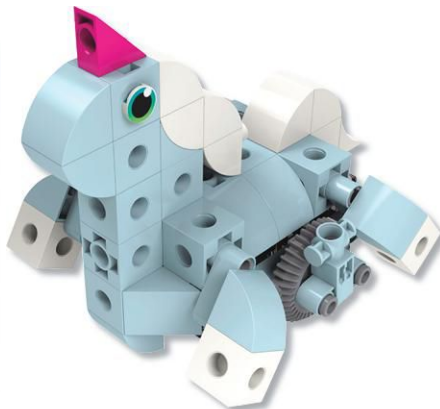

Brackitz STEAM Building Center Sets

Open a world of discovery with planks and connecting hubs that spark imagination and endless creativity. STEM building set designed to promote problem-solving and higher order thinking. Focusing on design thinking, creativity, and the foundations of math, science, architecture, and engineering. Intentionally open-ended allowing for countless applications. The Complete STEAM Center Pack gives you Structures, Pulleys & Cranks, Wheels & Axles, and Gears, Sprockets, & Chains all in one. Or for larger structures, choose one of our STEAM Building Kits; Learning, Inventor, Creative, or Essential. Grades PreK-6 **▲CHOKING HAZARD (1)**. Not for under 3yrs.

Item #	Description	List Price
Smaller Structures		
9-2003247-639	Structures	$390.29
9-2003246-639	Wheels and Axles	$292.59
9-2003245-639	Pulleys and Cranks	$292.59
9-2003248-639	Gears, Sprockets, and Chains	$292.59
9-2003249-639	Complete STEAM Center Pack	$1,220.29
9-2003244-639	Brushbot Bugz	$292.59
Larger Structures		
9-2015057-639	STEM Learning Kit	$76.09
9-2015058-639	STEM Essential Kit	$112.99
9-2015055-639	STEM Creator Kit	$131.39
9-2015056-639	STEM Classic Inventor Kit	$184.89

Kids First Robot Safari

Build a series of adorable, motorized robotic animals with this introductory mechanical engineering kit for kids ages 5+. A beautifully illustrated 32-page storybook centers around the adventures of the Omegas — the family of makers and engineers featured in other Kids First early engineering kits. Robot Safari provides an engaging way to teach simple engineering concepts to young children, allowing parents, teachers, and caregivers to lay the groundwork for strong STEM-related skills and comprehension at an early age. **▲CHOKING HAZARD - Small Parts**. Not for children under 3 yrs.

Item #	Description	List Price
9N-2016194-639	Robot Safari	$28.70

STEM Activity Sets

Teaching STEM concepts is simple and exciting with these hands-on early science kits! Learn all about the principles of motion, physics, and magnetism. Each set includes engaging materials, 10 activity cards featuring over 20 activities and a comprehensive teacher guide. Grades K+ **▲CHOKING HAZARD (1)**. Not for under 3yrs. **▲SMALL MAGNET HAZARD (7)**.

Item #	Description	List Price
9-1533496-639	Force & Motion Activity Set	$49.29
9-1533497-639	Simple Machines Activity Set	$49.29
9-1533498-639	Magnets! Activity Set	$47.29
9-1533499-639	Sink/Float Activity Set	$49.29
9-1559037-639	Bundle (1 of each set)	$162.19