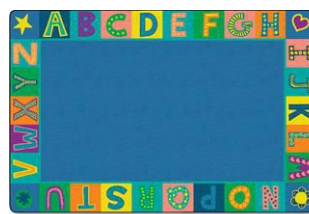

NEW

Childcraft® Count with Me Carpet

Count with Me aids in numeral recognition and number order while learning shapes and colors too!

Item #	Description	Product Dimensions	Color	List Price
5-2105286-639	Rectangle	6 ft x 9 ft	Primary	$415.95
5-2105271-639	Rectangle	8 ft x 12 ft	Primary	$608.95
6-2105287-639	Rectangle	10 ft 6 in x 13 ft 2 in	Primary	$821.95

Primary

Cool Tone

Childcraft® Colorful Circles ABC123 Carpet

Numbered seating spots for group activities and circle time. Inside border of uppercase and lowercase letters helps encourage letter recognition.

Item #	Description	Product Dimensions	Color	List Price
5-5000263-639	Rectangle	6 ft x 9 ft	Specify	$415.95
5-5000265-639	Rectangle	8 ft x 12 ft	Specify	$608.95
6-5000264-639	Rectangle	10 ft 6 in x 13 ft 2 in	Specify	$821.95
5-5000262-639	Oval	6 ft x 9 ft	Specify	$415.95
5-5000266-639	Oval	8 ft x 12 ft	Specify	$608.95
6-5000267-639	Oval	10 ft 6 in x 13 ft 2 in	Specify	$821.95

Cool Tone

Childcraft® Alphabet Book Border Carpet

Welcome young readers with this book border carpet, perfect for a library or reading space.

Item #	Description	Product Dimensions	Color	List Price
5-5004706-639	Rectangle	4 ft x 6 ft	Specify	$210.95
5-5004703-639	Rectangle	6 ft x 9 ft	Specify	$415.95
5-5004704-639	Rectangle	8 ft x 12 ft	Specify	$608.95
6-5004702-639	Rectangle	10 ft 6 in x 13 ft 2 in	Specify	$821.95
5-5004701-639	Round	6 ft dia	Specify	$259.95
5-5004700-639	Round	8 ft dia	Specify	$415.95
6-5004705-639	Round	13 ft 2 in dia	Specify	$1,230.95

NEW

Childcraft® Rainbow of Shapes Carpet

Students will learn the alphabet and eight basic shapes with this vibrant, colorful carpet.