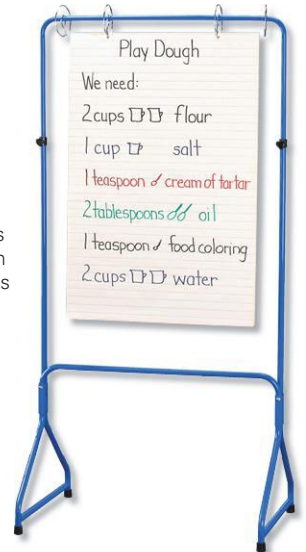

Adjustable Height Chart Stand

Sturdy stand adjusts to up to 64 inches high. Solid reinforced construction with non-skid rubber feet. Four chrome rings for hanging. Easy assembly; hardware, and instructions included. Pad sold separately. 11 lbs.