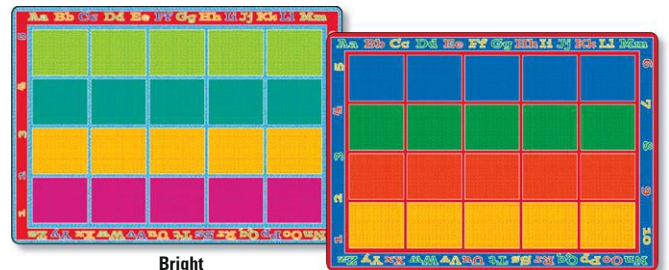

Flagship Carpets Sitting Grid Carpet

Rows of colored seating squares are perfect for organized circle time in early childhood classrooms. Colorful border contains letters and numbers.

Item #	Description	Product Dimensions	List Price
5-1527491-639	Bright - Rectangle	6 ft x 8 ft 4 in	$385.95
5-1527492-639	Bright - Rectangle	7 ft 6 in x 12 ft	$579.95
6-1527493-639	Bright - Rectangle	10 ft 9 in x 13 ft 2 in	$826.95
5-1527494-639	Primary - Rectangle	6 ft x 8 ft 4 in	$385.95
5-1527495-639	Primary - Rectangle	7 ft 6 in x 12 ft	$579.95
6-1527496-639	Primary - Rectangle	10 ft 9 in x 13 ft 2 in	$826.95