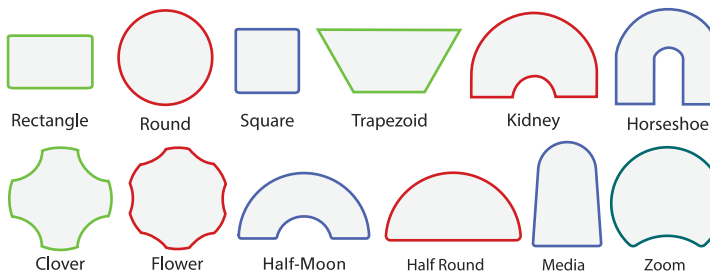

Item #	Description	Color	List Price
6-5004132-639	Clamp Mount	Specify	$366.95
6-5004726-639	Under Table Mount	Specify	$366.95
Item #	Description	List Price	
6-1563290-639	Apollo Leg Caster Inserts (2)	$59.95	
Item #	Description	List Price	
9-1547618-639	Activity Table Book Box	$27.95	
9-5002704-639	Technology Basket	$31.95	
Item #	Description	List Price	
9-2106265-639	Rail Kit w/out Tote	$79.95	
9-2104262-639	Rail Kit with Clear Tote	$92.95