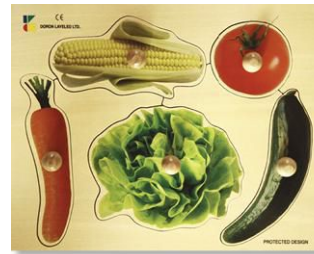

Item #	Description	Age Range	Quantity	List Price
9-2021342-639	Fruit & Vegetable	12+ months	Set of 28	\$71.19

24
TILES

Large Knob Fruit and Vegetable Puzzles

High quality wooden puzzles with real life images are great for teaching healthy eating habits. Features large knobs for easy grasping. Each puzzle measures 9 1/2" x 12".