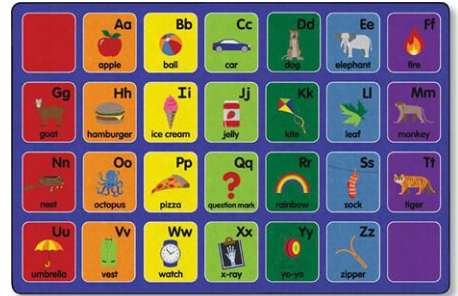

Childcraft® Alphabet Pictures Carpet

Alphabet Pictures carpet is a fun way to learn letter and sound recognition.

Item #	Description	Product Dimensions	Color	List Price
5-2105265-639	Rectangle	6 ft x 9 ft	Primary	$415.95
5-2105275-639	Rectangle	8 ft x 12 ft	Primary	$608.95
6-2105276-639	Rectangle	10 ft 6 in x 13 ft 2 in	Primary	$821.95