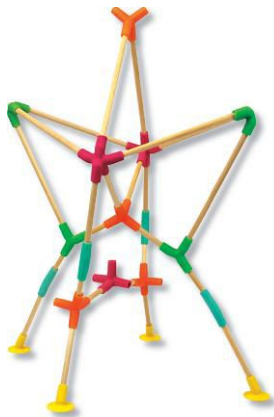

Item #	Description	Age Range	Quantity	List Price
9-2004769-639	Mecaniko	4+ years	Set of 191	\$98.99

▲Cautionary Warnings. See Page 8.

Joinks™

Bend the rules of building when you flex, connect, and extend with Joinks™. Features a variety of flexible silicone rubber connectors and wooden dowels that join easily together. **▲CHOKING HAZARD (1).** Not for under 3yrs.