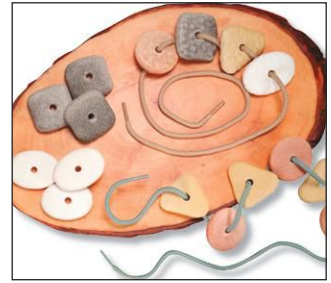

Item #	Description	Age Range	Quantity	List Price
9-1429667-639	Letters and Numbers Set	3+ years	Set of 40	\$27.99

24 mos. Threading Pebbles

This set of 16 tactile threading pebbles will invite sensory play. Develop early math and fine motor skills as children sort and sequence the stones by shape, color, and texture. Includes 16 threading pebbles in four different shapes, and two laces. Pebbles measure 1 1/2".