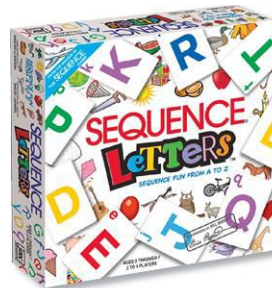

Favorite Games

Choose one or both of these popular classic board games. Ages 3+. **▲CHOKING HAZARD (1).** Not for under 3 yrs.

Item #	Description	List Price
9-1589098-639	Guess Who?	\$42.69
9-1582424-639	Perfection	\$38.69