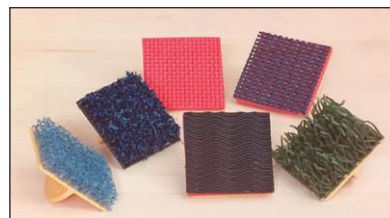

Ready2Learn™ Textured Stampers

Easy-to-use stampers for quickly adding texture to painting projects. Great for making backgrounds for artwork. Each stamp is 2 3/8" square and has a handle. **Patterns include:** Crackle, Basket Weave, Eco Mattine, Blue Wave, Long Grass, and Short Grass. Set of 6. **▲CHOKING HAZARD (1).** Not for under 3yrs.

Item #	Description	Quantity	List Price
9-408851-639	Textured Stampers	Set of 6	$20.49

Set 1

Set 2

Ready2Learn™ Textured Art Tools

The chunky, plastic handles are easy for hands to grip and manipulate. The assorted types of brushes add textures to their paintings or create textured backgrounds. A great addition to any learning or artistic environment!

Item #	Brush Type	Quantity	List Price
9-2103453-639	Texture Tools Set 1	Set of 4	$19.99
9-2103455-639	Texture Tools Set 2	Set of 4	$19.99