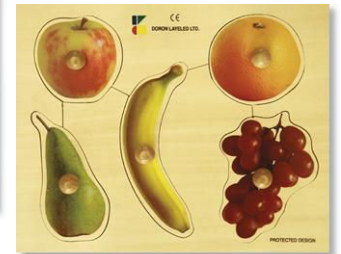

Item #	Description	Age Range	Quantity	List Price
9-2021342-639	Fruit & Vegetable	12+ months	Set of 28	\$71.19

24
TILES

Large Knob Fruit and Vegetable Puzzles

High quality wooden puzzles with real life images are great for teaching healthy eating habits. Features large knobs for easy grasping. Each puzzle measures 9 1/2" x 12".