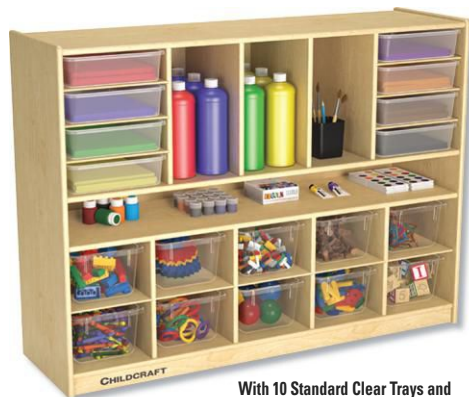

With 10 Standard Clear Trays and 8 Flat Translucent Trays

Childcraft® Mobile Multi-Compartment Storage Cubby Unit

Stay organized with this multi-compartment cubby unit. Removable dividers let you configure each shelf for flexible storage options. Top cubbies can hold 8 flat trays sized 10-3/4"W x 13-1/4"D x 3"H. Bottom cubbies can hold 10 trays sized 7-7/8"W x 12-1/4"D x 5-3/8"H. Heavy-duty casters. Assembled.

Item #	Description	List Price
Multi-Compartment Storage Cubby - 47-3/4" W x 14-1/4" D x 36" H in		
6-2039677-639	Multi-Compartment Storage	$980.95
6-2048163-639	w/10Std/8Flat AsstdColor Trays	$1,210.95
6-2048160-639	w/10Std/8Flat TranslucentTrays	$1,210.95