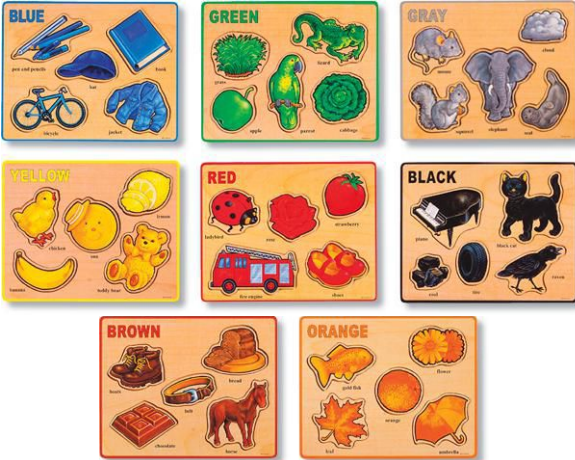

Large Knob Wooden Puzzles

High quality wooden puzzles with real life images and large knobs for easy grasping. Each puzzle measures 9 1/2" x 12".

Item #	Description	Age Range	Quantity	List Price
9-1594288-639	Farm Animals	24+ months	Each	\$32.69
9-1594286-639	Tools	24+ months	Each	\$32.69
9-1594287-639	Bath Time	24+ months	Each	\$32.69
9-1594289-639	Wild Animals	24+ months	Each	\$32.69