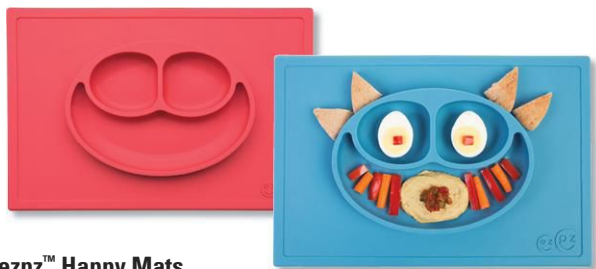

Item #	Description	Product Dimensions	Age Range	List Price
9-2091267-639	Long Rope	104 L in	18 months +	\$43.29

ezpz™ Happy Mats

The Happy Mat is an all-in-one placemat + plate that suctions to the table, which means that it captures the mess and reduces tipped bowls and plates. Happy Mat features a smile design that encourages a positive mealtime experience. Smile includes three compartments to remind parents to serve a well-balanced meal. Entire mat measures 15 L x 10 W x 1 H inches.