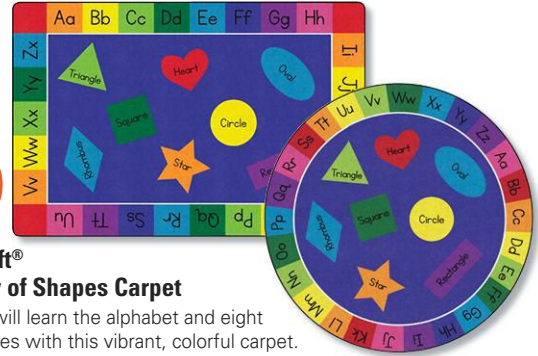

Childcraft® Rainbow of Shapes Carpet

Students will learn the alphabet and eight basic shapes with this vibrant, colorful carpet.

Item #	Description	Product Dimensions	Color	List Price
5-2105264-639	Rectangle	6 ft x 9 ft	Primary	$415.95
5-2105279-639	Rectangle	8 ft x 12 ft	Primary	$608.95
6-2105268-639	Rectangle	10 ft 6 in x 13 ft 2 in	Primary	$821.95
5-2105266-639	Oval	6 ft x 9 ft	Primary	$415.95
5-2105270-639	Oval	8 ft x 12 ft	Primary	$608.95
6-2105267-639	Oval	10 ft 6 in x 13 ft 2 in	Primary	$821.95
5-2105274-639	Round	6 ft dia	Primary	$259.95