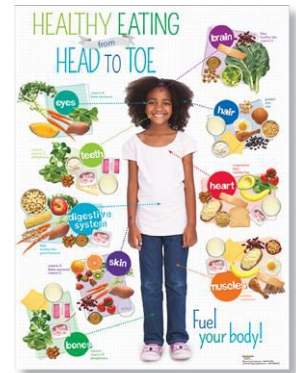

Learning ZoneXpress® Handwashing Habits

Learning ZoneXpress Handwashing Habits

• Materials to encourage proper handwashing techniques

- Sticker pack of 200 reward stickers 2-1/8"
- 8-1/2"x24" poster encouraging children to count to 20 while washing
- 8-1/2"x24" poster encouraging children to sing the ABC's while washing
- 11"x17" poster to identify appropriate times to wash hands
- 8"x8" bulletin board kit features 2 title pieces and variety of info cards reviewing all situations when you should wash your hands

Item #	Description	Product Dimensions	Quantity	List Price
9-1356786-639	Hand Washing Stickers	2-1/8 x 2-1/8 x 2-1/8 in	Roll of 200	$22.69
9-1509181-639	Hand Washing Poster	8-1/2 x 24 x 1/8 in	Each	$17.89
9-2039509-639	Handwashing Poster Abc	8-1/2 x 24 in	Each	$17.89
9-2039510-639	When To Wash Your Hands	11 x 17 x 1/8 in	Each	$17.89
9-2039511-639	Handwashing Bulletin Board	18 x 6 x 1/2 in	Each	$39.89

My Plate Nutrition Containers & Beanbags

My Plate Nutrition Containers & Beanbags is perfect for teaching nutrition education games

- Set of 60 Beanbags measure 4x4"
- Assorted Colors: 9 Blue, 12 Orange, 8 Purple, 10 Red, 13 Green, 8 Yellow
- High-quality image of proper food and it's name
- Beanbags made of phthalate-free vinyl
- Set of 6 Nutrition Container Tote one of each: 1 Red "Fruits" Tote, 1 Orange "Grains" Tote, 1 Yellow "Dessert" Tote, 1 Green "Vegetables" Tote, 1 Blue "Dairy" Tote, 1 Purple "Protein" Tote
- Tote measures 13x9x10"
- Tote made of lightweight Oxford nylon

Item #	Description	Quantity	List Price
9-1478721-639	My Plate Nutrition Containers	Set of 6	$135.19
9-1480097-639	My Plate Beanbags	Set of 60	$174.69

Visualz® Active Kids MyPlate Poster & Handouts