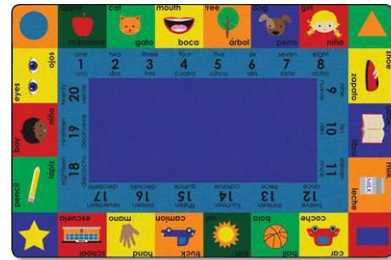

Stainless

CHILD CRAFT
A School Specialty Exclusive

Childcraft® Bilingual Carpet

Read, recite, and "count" on this early education carpet to teach numbers, colors, and literacy in English and Spanish.

Item #	Description	Product Dimensions	List Price
5-2024807-639	Rectangle	6 ft x 9 ft	$415.95
5-2024831-639	Rectangle	8 ft x 12 ft	$608.95
6-2024820-639	Rectangle	10 ft 6 in x 13 ft 2 in	$821.95
5-2024810-639	Oval	8 ft x 12 ft	$608.95
6-2024816-639	Oval	10 ft 6 in x 13 ft 2 in	$821.95