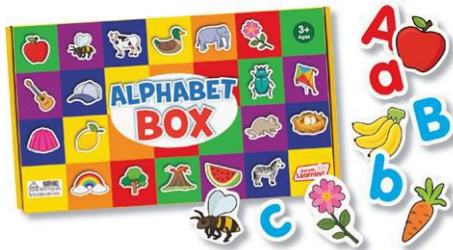

Alphabet Box

Each object card has an illustration on one side and the lowercase letter on the reverse, enabling children to sort into groups and to self-check by turning the cards over. Can be used for a variety of phonemic awareness games, including alliteration, language development, and memory recall. Includes 1 uppercase and 1 lowercase letter card plus 3 object cards. Grades PreK+.

Item #	Description	Quantity	List Price
9-2099060-639	Alphabet Box	Each	$26.69