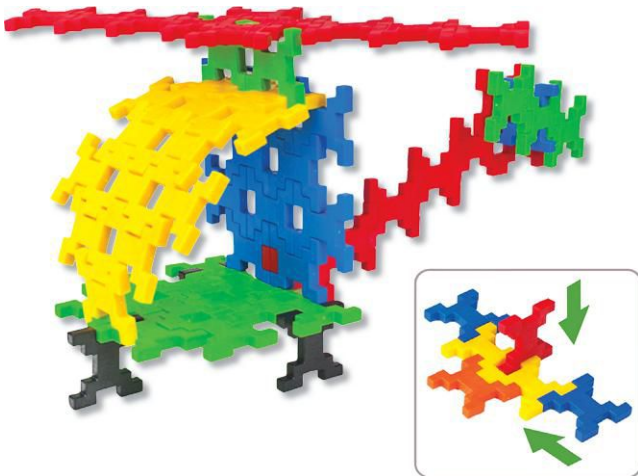

Incastro Construction Sets

Each set contains just one shape, but has endless building possibilities. Create 2-D patterns, or 3-D structures with ease. Idea booklet included. Classroom Set includes storage bucket.

Item #	Description	Age Range	Quantity	List Price
9-2004311-639	Incastro Set	3+ years	Set of 250	$116.89
9-2004310-639	Incastro Classroom Set	3+ years	Set of 500	$224.89