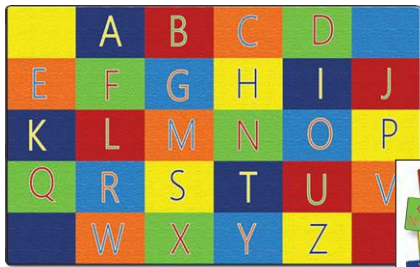

Item #	Description	Product Dimensions	List Price
5-2051441-639	Round	6 ft dia	\$295.95
6-2051440-639	Round	12 ft dia	\$840.95

Flagship Carpets Alphabet Seating Carpet Set of 26

This carpet has all the letters of the alphabet & space for up to 30 students. Use it with the Alphabet Seating Squares for extra learning fun! Seating squares come as a set of 26. Please specify size when ordering.