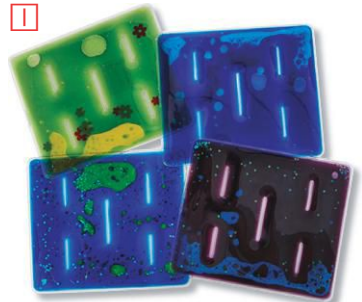

NEW

Abilitations® Fidgets

Fidgets help improve focus. Holding an object with 2 hands preferably at midline may help center vision and hearing modes to support focus and attention. Many of our fidgets also double as fine motor tools to build strength and dexterity.

Item #	Description	Age Range	Quantity	List Price	Item #	Description	Age Range	Quantity	List Price
A	9-2103709-639 Mesh Glitter Fidget Balls	3+ years	Set of 5	$14.59	H	9-2024606-639 Gel Bead Sensory Shapes	3+ years	Set of 4	$19.99
B	9-2103706-639 Soft Foam-Filled Fidget Balls	3+ years	Set of 3	$14.59	I	9-2024415-639 Grid Gel Fidget	3+ years	Set of 4	$76.39
C	9-1481096-639 Roll N Rattle Sensory Ball Set	4+ years	Set of 6	$68.99	J	9-020499-639 Grabits Tactile Pack	4+ years	Set of 3	$49.99
D	9-2091008-639 Gel Bead Number Set of 11	3+ years	Set of 4	$36.99	K	9-2089441-639 Stretchy String	3+ years	Set of 6	$14.99
E	9-2091009-639 Gel Bead Alphabet Set of 26	3+ years	Set of 26	$66.99	L	9-1317998-639 Fidget Wheel	3+ years	Each	$27.99
F	9-2049444-639 Alphabet Fidgets	4+ years	Set of 38	$93.89	M	9-2090606-639 Abilitations Tactile Tear Back	3+ years	Each	$12.99
G	9-2024417-639 Mini-Timer Gel Fidget	3+ years	Set of 6	$61.79	N	9-2089442-639 Bubble Push-Pops	3+ years	Pack of 2	$14.99