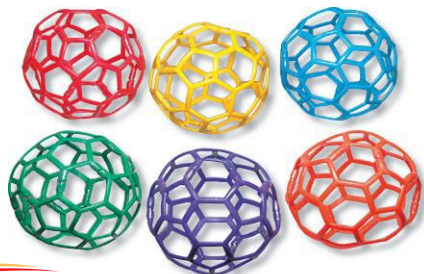

SPORTIME® GrabBalls

Brings The Price Of The Open Matrix Ball Down To Reality

GrabBalls and Over Balls help build core strength and balance skills and provide a tactile surface for sensory stimulation

- Open matrix geometric design made from a PVC material
- GrabBall are 8-1/2" in diameter
- Over Balls range 9 to 10" in diameter
- Over Balls can be inserted and inflated inside Grab Ball to give a moderate bounce
- Activity guide available