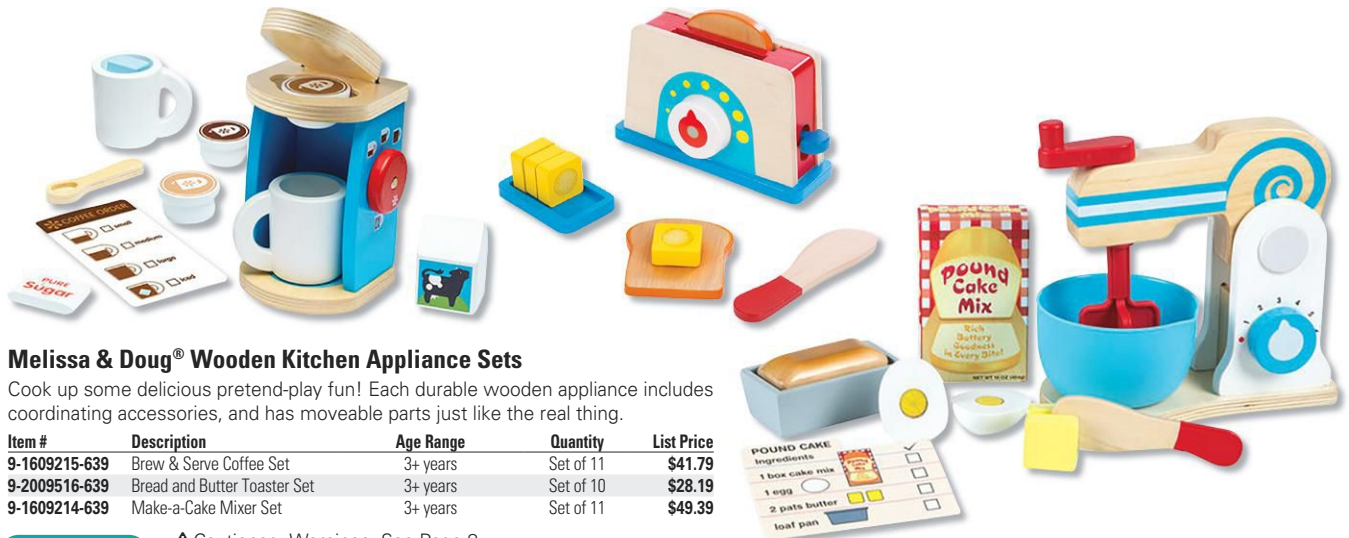

Melissa & Doug® Wooden Kitchen Appliance Sets

Cook up some delicious pretend-play fun! Each durable wooden appliance includes coordinating accessories, and has moveable parts just like the real thing.

Item #	Description	Age Range	Quantity	List Price
9-1609215-639	Brew & Serve Coffee Set	3+ years	Set of 11	$41.79
9-2009516-639	Bread and Butter Toaster Set	3+ years	Set of 10	$28.19
9-1609214-639	Make-a-Cake Mixer Set	3+ years	Set of 11	$49.39

▲ Cautionary Warnings. See Page 8.