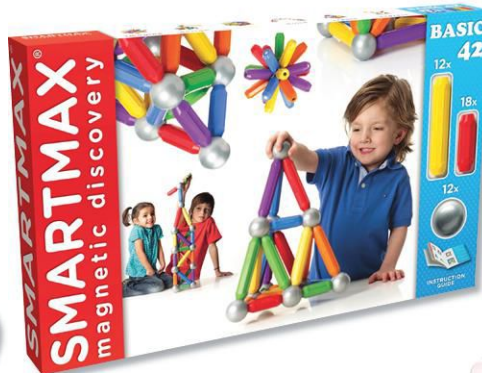

Magnetic

Entire Page

Basic Set

SMARTMAX® Magnetic Discovery Sets

SMARTMAX® is the magnetic discovery concept that enables children to experience the wonders of magnetism and the world of construction. Even young builders can create structures with this colorful combination of long bars, short bars and 1.8" diameter metal balls. Includes colorfully-illustrated booklet.

Item #	Description	Age Range	Quantity	List Price
9-1433108-639	Basic Set	12+ months	Set of 42	$95.59
9-1531980-639	Build XXL Set	12+ months	Set of 70	$171.19
9-1502584-639	Mega Ball Run Set	3+ years	Set of 71	$171.19

SMARTMAX® My First Animals Sets

The large, soft, friendly-to-the-touch pieces come together easily on the magnetic bars. Easily click together pieces, that are safe, and strong. Mix and match to create new animal combinations for more fun! All parts are 100% compatible with all SMARTMAX® sets.

Item #	Description	Age Range	Quantity	List Price
9-2004439-639	My First Farm Animals Set	12+ months	Set of 16	$33.29
9-1594183-639	My First Safari Animals Set	12+ months	Set of 18	$33.29

Popular Playthings® Mix or Match Animals®

What do you get when you mix up four or more familiar animals together? Answer: a brand-new species that you won't find at your local farm or zoo! Of course, you can also assemble them as nature intended by matching colors or through visual memory.

Item #	Description	Age Range	Quantity	List Price
9-2024291-639	Farm	3+ years	Set of 16	$53.29
9-2024292-639	Jungle	3+ years	Set of 16	$53.29