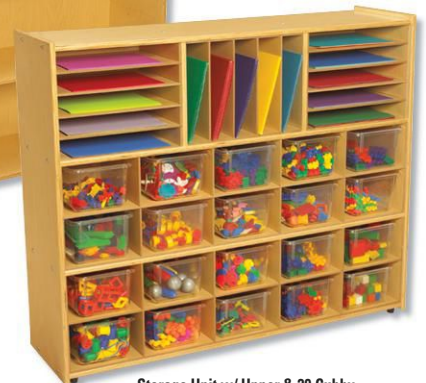

Storage Unit w/ Upper & 20 Cubby Inserts & Clear Trays