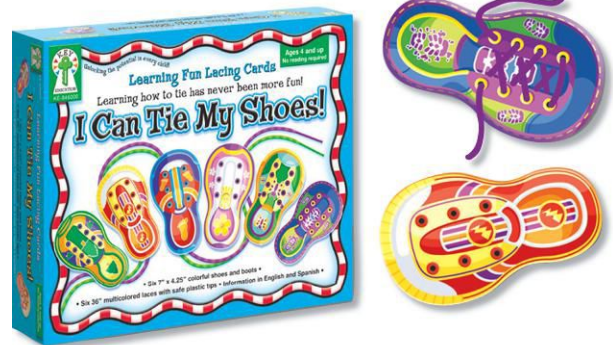

I Can Tie My Shoes! Learning Fun Lacing Cards

Improve fine motor skills and eye-hand coordination while learning to tie shoes. Includes 6 colorful shoes and boots, each 7" x 4 1/4"; 6 laces, each 36"; and directions in English, Spanish, and French. No reading required.

Item #	Description	Age Range	Quantity	List Price
9-088535-639	I Can Tie My Shoes Lacing Crds	4 - 7 Years	Each	$23.89