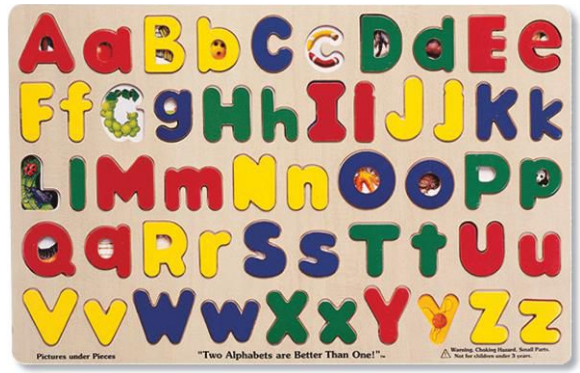

Melissa & Doug® Uppercase and Lowercase Alphabet Puzzle

Alphabet puzzle brightly depicts both upper and lowercase letters of the alphabet, with a colorful illustration of a corresponding object under each piece. Puzzle measures 18" x 12". **▲CHOKING HAZARD (1).** Not for under 3yrs.

Item #	Description	Age Range	Quantity	List Price
9-510410-639	Upper and Lowercase Alphabet	4+ years	Each	$33.59

▲Cautionary Warnings. See Page 8.