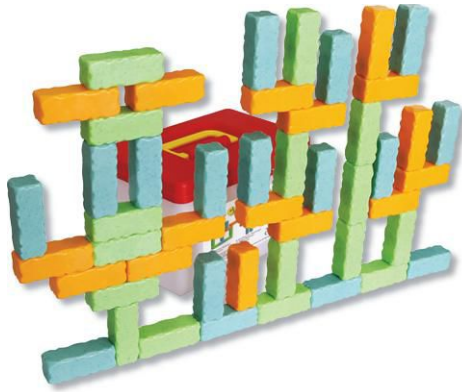

Gravity Blocks

The secret behind these gravity-defying stacking blocks are hidden weights. Orange blocks are weighted on one end, green weighted in the middle, and gray contain no weights. This set encourages critical thinking and fine motor skills as children build and balance. Includes plastic storage bin and activity guide. **▲CHOKING HAZARD(1).** Not for under 3yrs.

Item #	Description	Age Range	Quantity	List Price
9-1595928-639	Gravity Blocks	3+ years	Set of 48	$135.49