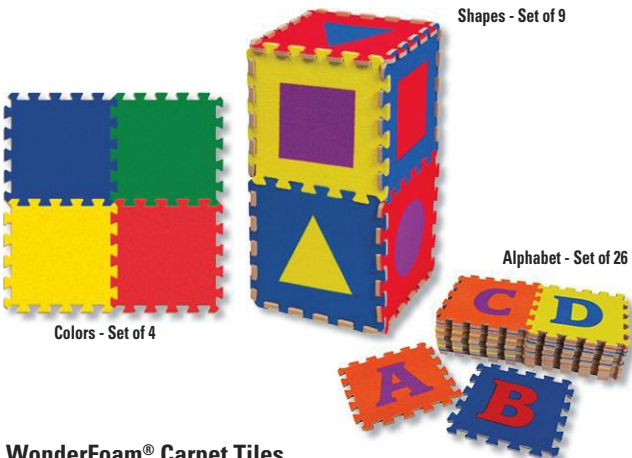

WonderFoam® Carpet Tiles

WonderFoam® Carpet Tiles are brightly colored and soft-textured carpet squares that can be interlocked to fill a large area or used as individual seats for children. They are durable enough for outdoor use, easy to clean, and vacuum friendly.

Item #	Description	Product Dimensions	List Price
9-2091239-639	Alphabet	12 in x 12 in	$161.95
9-2091238-639	Shapes	12 in x 12 in	$61.95
9-2091237-639	Solid Colors	12 in x 12 in	$21.95