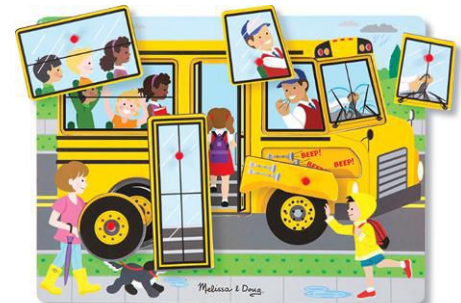

24
TILES

Melissa & Doug® The Wheels on the Bus Sound Puzzle

Lift the six pieces of the school bus to reveal different pictures underneath that show what's happening and to hear the different verses of the classic children's song. The lyrics are on the back of the sturdy wooden resting board to help kids learn the words. Puzzle measure 8 5/8" x 11 3/4".

Item #	Description	Age Range	Quantity	List Price
9-1594221-639	The Wheels on the Bus	24+ months	Each	$28.69