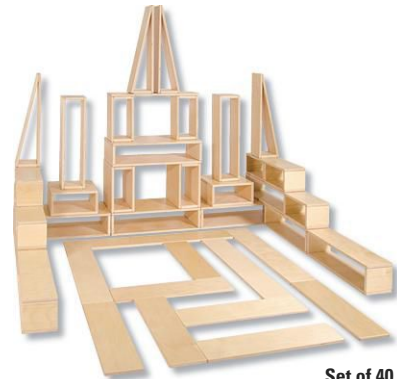

Item #	Description	Age Range	Quantity	List Price
9-2021344-639	Rainbow Architect	12+ months	Set of 28	\$280.29

Set of 40

Premium Wooden Hollow Blocks Sets

These high-quality block sets feature a 3-coat clear finish for added durability and long lasting beauty. Available in two sizes: Preschool Set is lighter and easier to move; basic unit size is 7" x 7" x 3 1/2". Standard Sets have a basic unit size of 11" x 5 1/2" x 5 1/2". Baltic-Birch construction.