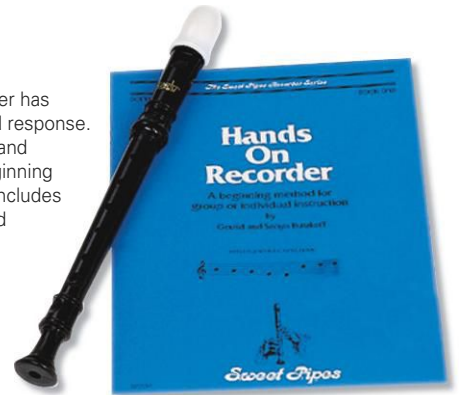

Item #	Description	Age Range	Quantity	List Price
9-212346-639	Canto Soprano Recorder	8+ years	Each	$11.29
9-357787-639	Recorder Method Book	8+ years	Each	$13.29