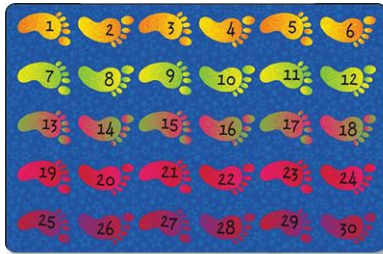

Flagship Carpets Educational Area Rugs...serving educators for over 40 years!

- Highest Fiber Density...Densitech construction ensures durability in high traffic areas
- Lifetime Limited Wear Warranty...guaranteed to not wear more than 10% by abrasion during the lifetime of usage
- Permanent Anti-microbial Agent...Force 5 guards against odor, mildew & mold
- Superior Image Definition...more than 50% better clarity than standard printed designs
- Exclusive Dye Infusion - Nexatron Dye infusion process ensures bright & lasting colors
- Top Quality Construction...100% Invista type 6.6 Nylon
- Class 1 Flammability Rating & Indoor Air-Quality Tested
- Proudly 100% Made in the U.S.A.
- Unlike a topical stain protection, Stainless is absorbed into each carpet fiber to permanently prevent against stains.
- Stainless withstands professional cleanings and does not have to be reapplied.

Flagship Carpets Counting Feet Carpet

Kids will get a kick out of counting with these bright feet numbered 1 to 30. Machine washable for easy care.

Item #	Description	Product Dimensions	List Price
5-1468513-639	Rectangle	3 ft x 5 ft	$75.95
5-1468514-639	Rectangle	4 ft x 6 ft	$137.95

Flagship Carpets Keep Calm and Learn On Carpet

Encourage a calm and positive learning environment in the classroom. Machine washable for easy care.