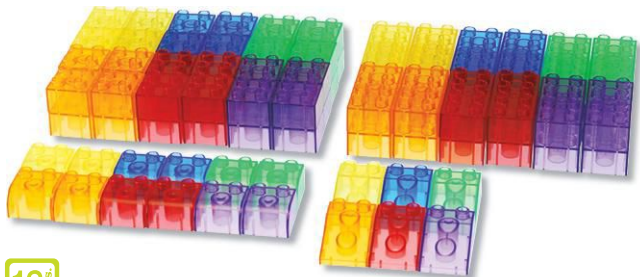

18 MONTHS Ticki® Translucent Module Blocks

This set of 90 translucent plastic building blocks is ideal for improving fine motor skills through imaginative play. Colorful constructions look even more striking when built on a light panel.

Item #	Description	Age Range	Quantity	List Price
9-2023906-639	Translucent Blocks	18+ months	Set of 90	$93.99

Roylco® Crystal Color Stacking Blocks Set

Specially designed grooves help to easily stack the blocks, and align at various angles to create new designs. Overlap different colors to explore color mixing concepts. Use the blocks on a light table (sold separately) to create glowing towers. Blocks measure 2 x 2 1/2". Includes guide.