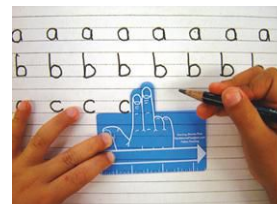

Printing and Cursive Flash Cards, Boards, & Workbooks

Loved by teachers, parents, and homeschoolers, students will love to practice and learn letters and numbers on these colorful easy-to-clean dry erase flashcards or boards.

In the cursive workbook the blocks are slanted to teach cursive angle. There is a color-coded set of blocks to teach children proper spacing, upper and lower-case lettering, and punctuation. Grades PreK-2.

Item #	Description	List Price
9-2027668-639	Dry Erase Cursive Board	$36.99
9-2027672-639	Dry Erase Sight Word Cards	$35.99
9-2027669-639	Dry Erase Printing Board	$36.99
9-2027671-639	Dry Erase Alphabet & Number	$35.99
9-2027670-639	Cursive Workbook	$22.99

Trace And Learn Writing Set

This portable board featuring a write-and-wipe pocket provides an engaging way for children to learn early skills including shapes, letters, and more! Just slide in a card and start practicing- and then wipe and repeat. Perfect for learning on-the-go! Includes 10 durable, double-sided cards, and a dry-erase marker. Board holds a standard 8-1/2" x 11" and A4 paper.

Item #	Description	List Price
9-1572936-639	Trace & Learn Writing Set	$33.19

Textured Touch and Trace Cards

Help students identify letters and learn to correctly print them with these textured tracing cards. Green dots show where to begin tracing and red dots show where to stop. Directional arrows teach correct letter formation. Each set includes 26 textured letter cards (4-1/4" x 5-1/2" each), multi-sensory activities, and instructions.

Item #	Description	List Price
9-1329417-639	Uppercase	$25.99
9-1329418-639	Lowercase	$25.99

Finger Spacer Class Pack