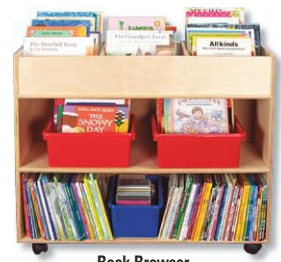

Book Browser

Childcraft® Mobile Double-Sided Unit

Double-sided, mobile unit features book display with four shelves on one side and book browser with three book bins and two shelves on the other side.

Item #	Description	Product Dimensions	List Price
6-1318389-639	Book Display / Book Browser	36 W x 20 D x 30 H in	$996.95