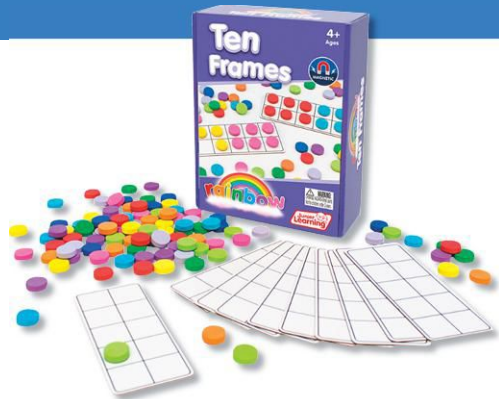

Rainbow Ten Frames

Ideal for teaching numbers, addition, subtraction, counting, number bonds, doubling, halving and multiplication. Ten Frames are 2 x 5 rectangular frames in which you can place counters to illustrate numbers up to 10. Ages 4+. **▲CHOKING HAZARD (1).** Not for under 3yrs.

Item #	Description	Quantity	List Price
9-2040982-639	Rainbow Ten Frames	Set	$19.99

Magnetic Ten-Frame Boards

Magnetic Ten Frame Board visually allows students to "see" how to make 10. Set of 4 write-and-wipe answer boards includes 100 double sided magnetic counters. Magnetic Number Bonds show fact family relationships. One side is blank, reverse side is for writing fact families. Includes 5 boards. Grade PreK and above. **▲CHOKING HAZARD (1).** Not for under 3yrs.