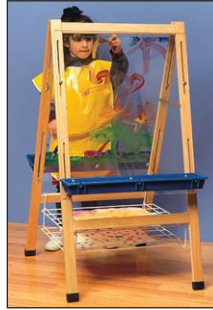

See-View Easel with Drying Rack

Childcraft® Double Adjustable Easel

Easel features solid-maple frame with two adjustable easel panels in dry-erase or clear options. Includes cross rails for extra stability, locking metal stay arms to hold the easel open, non-skid rubber feet, four large clips, and two removable paint trays that hold up to ten paint cups. Easel stands 44-1/2" when open. Each panel measures 23-3/4"W x 27-7/8"H and can be adjusted individually at any increment from 39-3/8" to 48-1/2". Tray height will vary from 15-3/4" to 25-1/8". Assembly required. Hardware and instructions included.

Item #	Description	List Price
Double Adjustable Easel with Dry-Erase Panels		
5-074493-639	Double Adjustable Easel	$365.95
5-296213-639	Easel W/ Paper Roll and Holder	$395.95
5-296312-639	Easel W/ Drying Rack	$533.95
Double Adjustable Easel with Clear Acrylic Panels		
5-272203-639	See-View Easel	$530.95
5-1506618-639	Easel W/ Paper Roll and Holder	$547.95
5-296315-639	Easel W/ Drying Rack	$691.95
Accessories		
9-074996-639	Paper Roll Holder	$53.95
5-282874-639	Drying Rack	$189.95
9-271480-639	Blue Easel Tray Replacement	$18.95

Item #	Dimensions	Quantity	List Price
Replacement Paper Roll 18 in x 75 ft			
9-1326255-639	18 in x 75 ft	Each	$10.69
Replacement Paper Roll 18 in x 200 ft			
9-1369513-639	18 in x 200 ft	Each	$33.29

Childcraft® Basic Double Adjustable Easel

Easel features maple legs with two adjustable dry-erase easel panels. Includes a locking metal stay arm to hold the easel open, four large clips, and two removable paint trays that hold up to ten paint cups. Easel stands 44-3/4"H when open. Each panel measures 23-3/4"W x 27-7/8"H and can be adjusted individually at three different heights: 40-1/8"H, 44-5/8"H, or 49-1/8"H at the top of the panel. Easel trays will be at 16-1/8"H, 20-5/8"H, or 25-1/8"H. Assembly required. Hardware and instructions included.