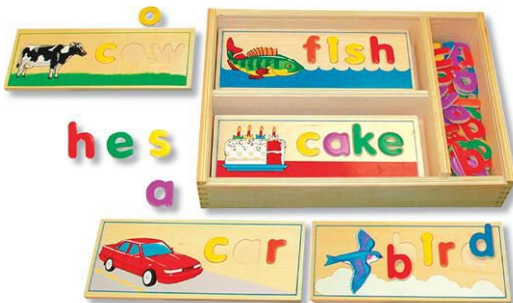

Melissa & Doug® See & Spell

Place the colorful wooden letters in their proper places to spell words on the cutout two-sided wooden boards. Twenty playful pictures with three and four letter words keep learning fun! 13 1/2 x 9 1/2 x 1 1/2 inches. Ages 4+. **▲CHOKING HAZARD (1).** Not for under 3yrs.

Item #	Description	Age Range	Quantity	List Price
9-082006-639	See & Spell Puzzles	4+ years	Each	$43.69