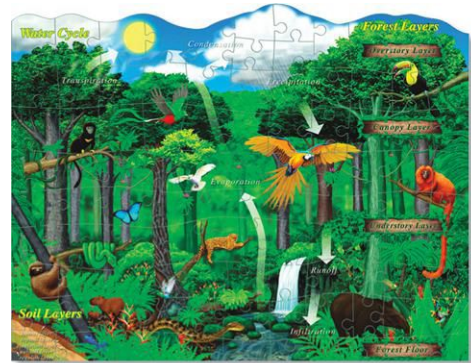

Rainforest Eco-Puzzle

Learn about the layers of the rainforest, soil, and the water cycle when fitting this 101 piece Eco-Puzzle together! Puzzle includes 15 sparkly pieces and 15 fuzzy pieces to easily identify water, animals, and plants. Puzzle measures 24” x 30”.

Item #	Description	Age Range	Quantity	List Price
9-2023867-639	Eco-Puzzle	4+ years	Each	$36.19