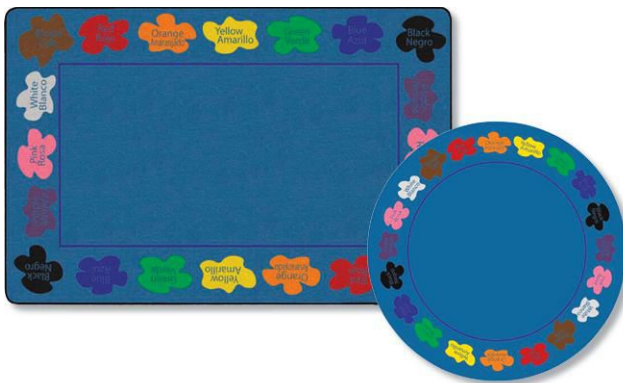

Stainless

CHILD CRAFT
A School Specialty Exclusive

Childcraft® Bilingual Carpet

Read, recite, and "count" on this early education carpet to teach numbers, colors, and literacy in English and Spanish.

Item #	Description	Product Dimensions	List Price
5-2024807-639	Rectangle	6 ft x 9 ft	\$415.95
5-2024831-639	Rectangle	8 ft x 12 ft	\$608.95
6-2024820-639	Rectangle	10 ft 6 in x 13 ft 2 in	\$821.95
5-2024810-639	Oval	8 ft x 12 ft	\$608.95
6-2024816-639	Oval	10 ft 6 in x 13 ft 2 in	\$821.95