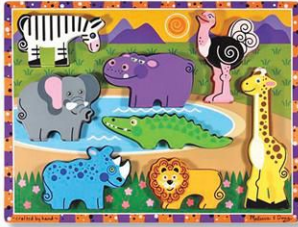

Set of 2

Melissa & Doug® Chunky Wooden Puzzle Sets

The bright, playful illustrations, thick, chunky wooden pieces and matching full-color illustrations underneath make these unique wooden puzzles the ideal starter set for any classroom. These 6- to 9-piece puzzles measure 12" x 9".

- **Set of 2 includes:** Farm and Safari
- **Collection 2 includes:** Dinosaurs, Shapes, Vehicles, and Construction
- **Complete Set includes:** All 6 puzzles

Chunky pieces stand up for pretend play!

Item #	Description	Age Range	Quantity	List Price
9-2117211-639	Chunky Puzzle Set	24+ months	Set of 2	$39.89
9-2051284-639	Chunky Puzzle Set	24+ months	Set of 4	$77.09
9-2117212-639	Complete Set	24+ months	Set of 6	$111.99

Melissa & Doug® Jumbo Knob Wooden Puzzle Set

These sturdy wooden puzzles feature extra-large knobs and matching full-color pictures underneath each 1/2" thick piece. 3- to 4-pieces; largest puzzle measures 11-3/4" x 13".

Melissa & Doug® Large Jumbo Knob Wooden Puzzle Set

Extra-thick wooden puzzles feature jumbo wooden knobs for easy grasping. Full-color, matching pictures underneath each piece. Each 8-piece puzzle measures 15 1/2" x 12".

Item #	Description	Age Range	Quantity	List Price
9-2051359-639	Jumbo Knob Puzzle Set	12+ months	Set of 4	$82.69

Item #	Description	Age Range	Quantity	List Price
9-1401127-639	Jumbo Knob Puzzle Set	12+ months	Set of 3	$111.99

Large Knob Wooden Puzzles

High quality wooden puzzles with real life images and large knobs for easy grasping. Each puzzle measures 9 1/2" x 12".

Item #	Description	Age Range	Quantity	List Price
9-1594288-639	Farm Animals	24+ months	Each	$32.69
9-1594286-639	Tools	24+ months	Each	$32.69
9-1594287-639	Bath Time	24+ months	Each	$32.69
9-1594289-639	Wild Animals	24+ months	Each	$32.69