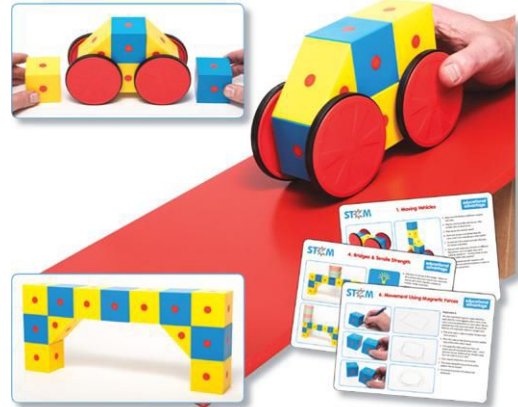

3D Magnetic Blocks Construction

What a fun way for younger students to explore construction using 3D magnetic shapes. This set teaches the principles of magnetism whereas the yellow blocks attract blue blocks and like colors repel. Create bridges as well as vehicles. Set includes 20 cubes, 12 right angled triangles and 8 pairs of wheels. Ages 3+

Item #	Description	Quantity	List Price
9-2005851-639	3D Magnetic Blocks STEM Set	Set of 40	$317.39