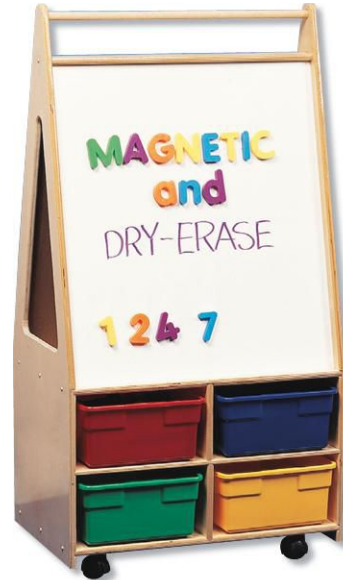

Childcraft® Mobile Magnetic Dry-Erase Double-Sided Easels

Mobile, double-sided easel with magnetic dry-erase boards on both sides. Top dowel includes three binder rings to hang pocket charts or large chart pads. Bottom compartments hold 11"W x 16"D x 6"H storage trays with lids. Heavy-duty locking casters. Assembled.

Item #	Description	Product Dimensions	List Price
5-298694-639	Double-Sided Easel	24-3/4 W x 16 D x 46 H in	$1,325.95
5-299384-639	w/4 Primary Color Trays w/Lids	24-3/4 W x 16 D x 46 H in	$1,397.95