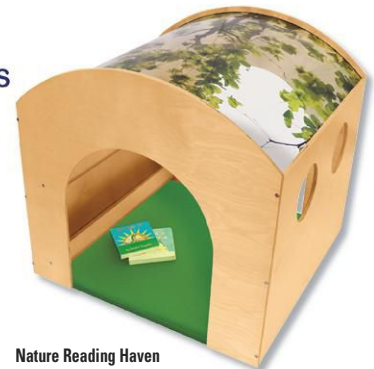

Whitney Brothers® Quiet Spaces

Create quiet spaces that children will love! These innovative retreats for children feature sturdy and safe shatterproof acrylic with imprinted realistic images that beckon children inside for a peaceful break yet provide easy visibility for adult supervision. The cozy interiors include durable, comfy floor pads.