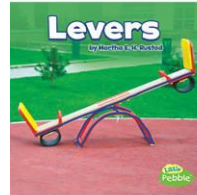

Simple Machines Book Set

Learning all about simple machines! From wedges, wheels and axles, and screws to inclined planes, levers, and pulleys - this series has beginner readers covered! Bidding young scientists will love learning about using simple machine in everyday situations. Along the way, readers will be supported by expertly leveled text, a strong text-photo match and appropriate text load. Grades PerK-1 Set of 6

Item #	Description	List Price
9-2023463-639	Simple Machines	$61.19