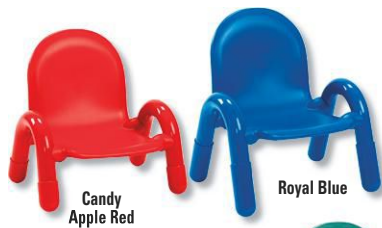

Childcraft® Adjustable Toddler Tables and Stacking Toddler Chairs

Table is 35-3/4" square with four cutouts to define personal space and allow toddlers to sit close-up. Adjusts to three heights: 14", 16-1/2" and 19". Simple assembly required. Hardware and instructions included. Stackable chairs feature smooth edges and rounded corners. Unique design allows chairs to stack vertically and locks them in place for safety. Assembled.

Item #	Description	Seat Height	Quantity	List Price		
Chairs						
5-1320384-639	Stacking Toddler Chair	5 in	Each	$106.95		
5-1320385-639	Stacking Toddler Chair	7 in	Each	$113.95		
5-1320386-639	Stacking Toddler Chair	9 in	Each	$123.95		
Item #	Description	Product Dimensions	Top Height	List Price		
5-1464145-639	Toddler Blossom Table	35-3/4 W x 35-3/4 D in	14-19 in	$559.95		
Item #	Description	Product Dimensions	Top Height	Seat Height	Quantity	List Price
5-1468523-639	Blossom Table & 4 Chairs	35-3/4 W x 35-3/4 D in	14-19 in	7 in	Set of 5	$964.95

Children's Factory® Cube Chairs

The versatile Cube Chair can be used in a variety of ways. First, use it as a chair with either a 6-inch or a 9-inch high seat. Then flip it over and use it as a 15-inch high table or a seat for adults.

Item #	Description	Product Dimensions	Color	List Price
5-440477-639	Cube Chair - Set of 4	15 W x 15 D x 15 H in	Assorted Primary	$432.95
9-1469366-639	Cube Chair	15 W x 15 D x 15 H in	Fern	$138.95
9-1469365-639	Cube Chair	15 W x 15 D x 15 H in	Sky Blue	$138.95
9-1469367-639	Cube Chair	15 W x 15 D x 15 H in	Almond	$138.95
5-1327441-639	Cube Chair Tray	26 W x 21-1/8 D x 16-3/8 H in	Blue	$224.95

Angeles® Baseline® Stacking Chairs

Baseline® Chairs are durable with safe rounded edges. The protective boots help prevent sliding and reduce noise.