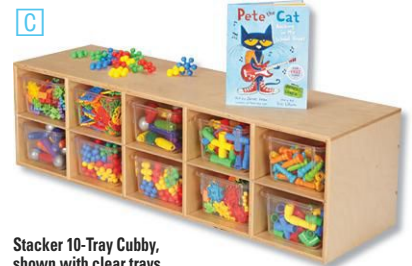

Stacker 10-Tray Cubby, shown with clear trays