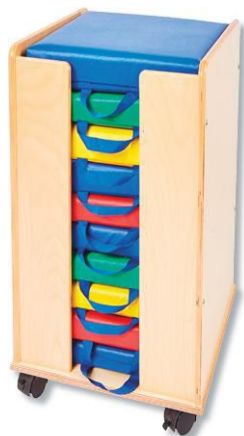

Childcraft® Round and Square Carry Me Cushions

Soft, durable floor cushions are cleanable and include a carrying handle. Sets of four or six are available in round or square and two thickness options. 1"H cushions available in Primary colors only. 2-1/2"H cushions available in Primary, Cool Tone, or Earth Tone color options. Specify color.

Item #	Description	Product Dimensions	Quantity	Color	List Price
5-5004613-639	Round Cushions Set of 4	15 W x 15 D x 2-1/2 H in	Set of 4	Specify	$194.95
5-5004614-639	Square Cushions Set of 4	15 W x 15 D x 2-1/2 H in	Set of 4	Specify	$194.95
5-5004612-639	Round Cushions Set of 6	15 W x 15 D x 2-1/2 H in	Set of 6	Specify	$252.95
5-2044707-639	Round Cushions Set of 6	12 W x 12 D x 1 H in	Set of 6	Primary	$129.95

Single Cushion Cart