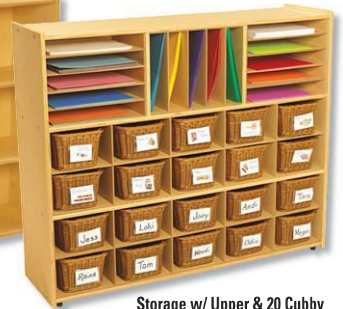

Storage w/ Upper & 20 Cubby Inserts & Baskets

Childcraft® ABC® Furnishings 3-Shelf Storage Unit

The 3-Shelf Storage Unit is great for books, games, supplies, and more. The 3-Shelf Storage Unit with 20 Cubby and Upper Sectional-Inserts gives greater flexibility and is available with cubby trays and baskets. Folders and paper sold separately. **Assembly Required**

Item #	Description	Product Dimensions	List Price
9-1526308-639	3-Shelf Storage Unit	48 W x 13 D x 40 H in	$516.95
9-1537048-639	w/ Upper & 20 Cubby Inserts	48 W x 13 D x 40 H in	$1,091.95
9-1537049-639	w/ Inserts & Primary Trays	48 W x 13 D x 40 H in	$1,275.95
9-1537050-639	w/ Inserts & Clear Trays	48 W x 13 D x 40 H in	$1,275.95
9-1537051-639	w/ Inserts & Baskets	48 W x 13 D x 40 H in	$1,582.95
9-1526311-639	Set of Upper Sectional Inserts	48 W x 13 D x 40 H in	$196.95
9-1434977-639	Set of 10-Tray Cubby Inserts	46-3/4 W x 11-3/4 D x 12 H in	$188.95