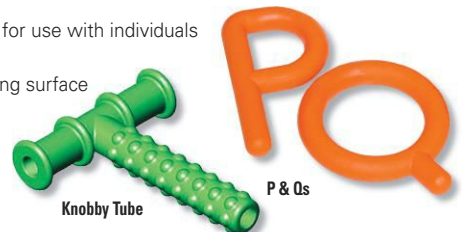

▲Cautionary Warnings. See Page 8.