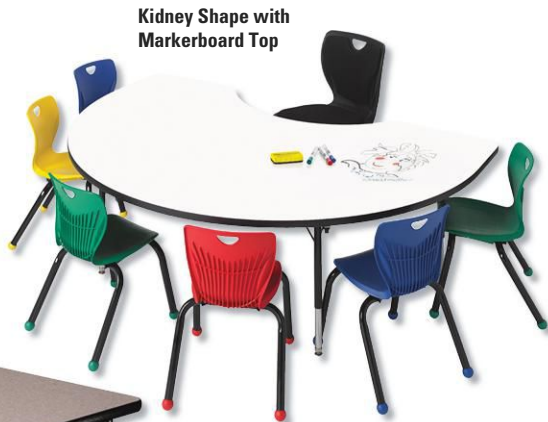

Kidney Shape with Markerboard Top

LockEdge® Activity Tables