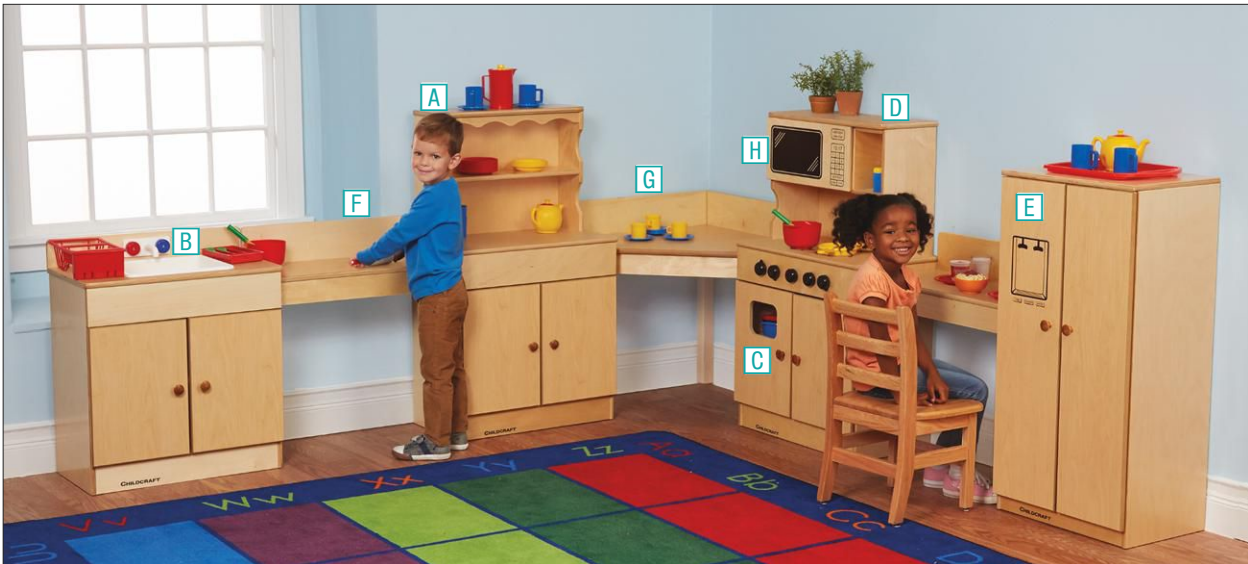

Childcraft® Complete Traditional Kitchen Set

Knobs that turn and a swiveling faucet offer realistic role play. These classic kitchen units have plastic laminate tops for easy clean-up and maintenance, solid doors with sturdy hinges to prevent pinching small fingers, and shaped edges and rounded corners for safety. Individual pieces arrive fully assembled.