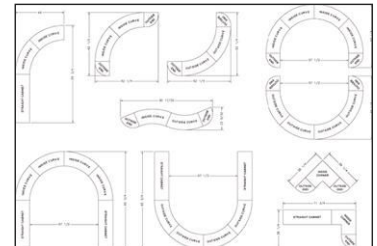

Childcraft® Narrow Storage Unit

This narrow storage unit fits into small spaces, but its deep shelves offer plenty of space for classroom materials. Assembled.

Item #	Description	Product Dimensions	Number of Shelves	List Price
5-1528662-639	2-Shelf	23-3/4 W x 14-3/4 D x 24 H in	2	$443.95

Curved units have clear acrylic back panels