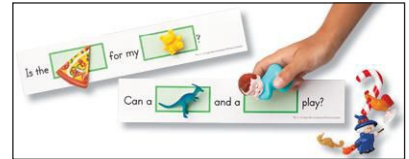

3-D Sight Word Sentences

With 3-D Sight Word Sentences, kids master sight words as they create hundreds of fun, fanciful sentences with nouns that literally "jump off the page". Pre-primer includes 15 real-life miniature objects, 20 sentence cards, and teaching suggestions. **▲CHOKING HAZARD (1).** Not for under 3yrs.

Item #	Description	Grade Level	List Price
9-1567694-639	Sight Word Preprimer	PreK	$57.49
9-1567695-639	Sight Word Primer	Grade K	$57.49
9-1567696-639	Sight Word Sentences	Grade 1	$57.49
9-1567697-639	Sight Word Sentences	Grade 2	$57.49
9-1567698-639	Sight Word Sentences	Grade 3	$57.49
9-1567649-639	Sight Word Sentences Set of 5	Grades PreK-3	$279.49