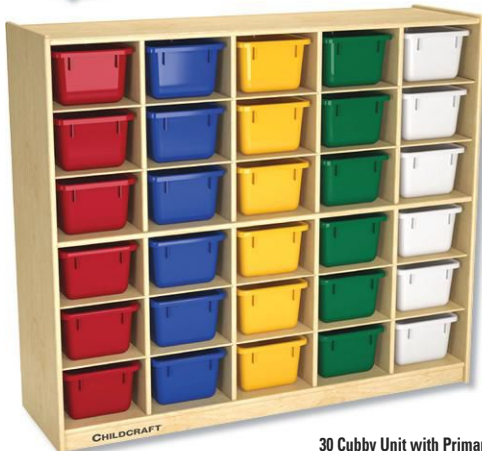

25 Cubby Unit with Translucent Trays

30 Cubby Unit with Primary Color Trays

Childcraft® Mobile Cubby Units

Removable shelves let you configure each unit with flexible storage options and easy cleaning. Heavy-duty casters. Holds trays sized 7-7/8"W x 12-1/4"D x 5-3/8"H. Assembled.

Item #	Description	List Price
10-Cubby Unit - 19-1/2" W x 14-1/4" D x 36" H in		
5-299366-639	Cubby	$620.95
5-2019872-639	With Translucent Color Trays	$712.95
5-070043-639	With Primary Color Trays	$712.95
5-265233-639	With Clear Trays	$712.95
5-1440377-639	With Wicker Baskets	$866.95
Toddler 12-Cubby Unit - 38-3/4" W x 14-1/4" D x 24" H in		
5-1429287-639	Toddler Cubby	$657.95
5-2019884-639	With Translucent Color Trays	$768.95
5-1444400-639	With Primary Color Trays	$768.95
5-1444399-639	With Clear Trays	$768.95
5-1444398-639	With Small Baskets	$952.95
16-Cubby Unit - 38-3/4" W x 14-1/4" D x 30" H in		
6-267014-639	Cubby	$738.95
6-2019874-639	With Translucent Color Trays	$886.95
6-296573-639	With Primary Color Trays	$886.95
6-675309-639	With Clear Trays	$886.95
6-1440343-639	With Small Baskets	$1,131.95
20-Cubby Unit - 47-3/4" W x 14-1/4" D x 30" H in		
6-306444-639	Cubby	$757.95
6-2019878-639	With Translucent Color Trays	$941.95
6-296216-639	With Primary Color Trays	$941.95
6-296159-639	With Clear Trays	$941.95
6-1440347-639	With Small Baskets	$1,249.95
25-Cubby Unit - 47-3/4" W x 14-1/4" D x 36" H in		
6-271552-639	Cubby	$842.95
6-2019873-639	With Translucent Color Trays	$1,072.95
6-296219-639	With Primary Color Trays	$1,072.95
6-296153-639	With Clear Trays	$1,072.95
6-1440345-639	With Small Baskets	$1,456.95
30-Cubby Unit - 47-3/4" W x 14-1/4" D x 42" H in		
6-075042-639	Cubby	$1,219.95
6-2019877-639	With Translucent Color Trays	$1,495.95
6-296564-639	With Primary Color Trays	$1,495.95
6-296570-639	With Clear Trays	$1,495.95
6-1440342-639	With Small Baskets	$1,956.95