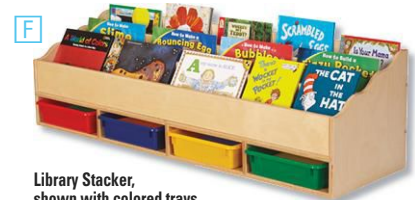

Library Stacker, shown with colored trays