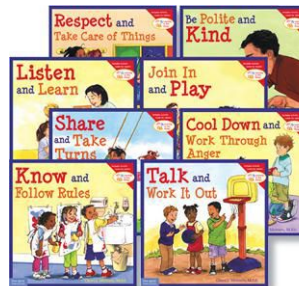

Learning to Get Along

Enjoy our most popular Learning to Get Along books. Real-life scenarios, lots of diversity, and captivating illustrations make these read-aloud books perfect for home and childcare settings, as well as schools and special education.

Item #	Description	Grade Level	Language	Quantity	List Price
9-2104051-639	Learning to Get Along	Grades PreK-3	English	Set of 8	$95.99
9-2097270-639	Learning to Get Along	Grades PreK-3	Bilingual	Set of 8	$103.99

Special Needs Book Set

This set of 8 books provides kids with practical advice to deal with challenges. Each guide provides realistic examples and encouraging kid-friendly tools to thrive.