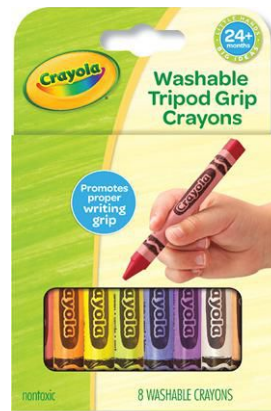

Crayola® Washable Tripod Grip Crayons

Crayola® Tripod Grip Crayons feature a triangular barrel design that fits nicely in toddler hands and promotes the proper writing grip. The crayons wash easily from hands, clothing, and walls, and won't roll off the table.

Item #	Description	Quantity	List Price
9-2002566-639	Tripod Grip Crayons	Set of 8	$5.29