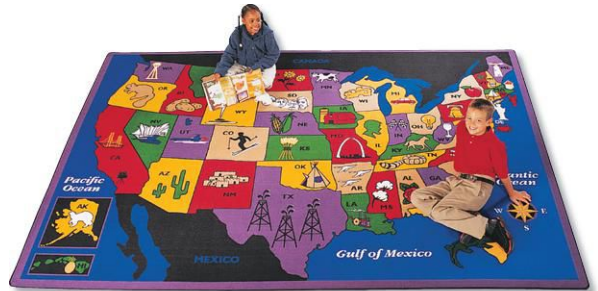

Carpets for Kids® Discover America Carpet

Memorable state icons help children learn about their country on this beautiful map of the USA.

Item #	Description	Product Dimensions	List Price
5-520722-639	Rectangle	4 ft 5 in x 5 ft 10 in	$255.95
5-357096-639	Rectangle	5 ft 10 in x 8 ft 4 in	$432.95
5-357097-639	Rectangle	8 ft 4 in x 11 ft 8 in	$702.95