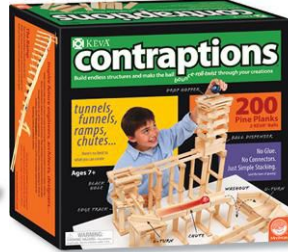

KEVA Maple Planks

No glue or connectors required...simply stack wood planks to create buildings, monuments and geometric forms. It's the ideal activity to help kids gain an understanding of balance and proportion, as well as an interest in architecture, building and design. A full-color idea booklet with build-out instructions and lightweight KEVA balls are included. 800 piece set includes canvas storage bag and 1,000 piece set includes wooden storage bin.

▲CHOKING HAZARD (1,4). Not for under 3yrs.

Item #	Description	Number of Pieces	List Price
9N-1566982-639	KEVA Maple Planks	50 Pieces	$45.10
9N-1566981-639	KEVA Maple Planks	200 Pieces	$132.88
9N-1566980-639	KEVA Maple Planks	400 Pieces	$219.84
6N-1566983-639	KEVA Maple Planks	800 Pieces	$437.52
6N-1566984-639	KEVA Maple Planks	1000 Pieces	$572.79

KEVA Contraptions

Create intricate, tunnels, towers, ramps and chutes, while learning the principles of slope, velocity, force, momentum and balance with this interactive STEM tool! No glue, no connectors, just simple stacking and the laws of gravity. Each set comes with high-precision KEVA planks and specially designed bouncy balls that are lightweight for maximum action! The detailed guide book shows you the steps needed to build numerous clever builds and is loaded with dozens of full-color photos, ideas and inventing tips.

▲CHOKING HAZARD (1,4). Not for under 3yrs.

Item #	Description	List Price
9N-1566979-639	Contraptions	$26.96
9N-1566978-639	Contraptions	$64.80

Curriculum Mastery Flip Charts