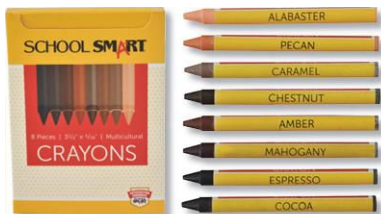

Multicultural Crayons

The School Smart® Multicultural Crayons contain eight specially formulated colors representing different skin tones of the world. The crayons are pliable enough to produce both narrow lines or broad coverage. These firm, high-quality crayons create a bright finish with featured intense pigments. AP-Certified.

Item #	Description	Quantity	List Price
9-2091969-639	8-Color Multicultural Set	Set of 8	$1.09