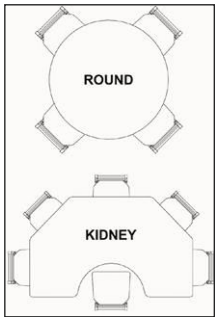

Childcraft® Laminate-Top Wood Tables

Solid maple aprons, sturdy 1-3/4" square maple legs in a clear, natural finish. Woodgrain laminate tops resist paint and crayon marks, wipe clean with cloth or sponge, and can withstand bleach-cleaning. Simple leg assembly required.