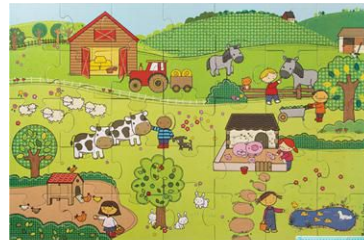

Melissa & Doug® Busy Barn Shaped Floor Puzzle

The oversize pieces are great for children of all ages—from preschoolers just learning to tackle jigsaws to older kids who enjoy playing “I spy” games centered around the appealing crowd of lifelike animals. This puzzle is an engaging way to help kids build developmental skills, such as fine motor skills, cognitive abilities, and social skills. Puzzle has 32 pieces and measures 3’.

Item #	Description	Age Range	Quantity	List Price
9-2088937-639	Busy Barn Shaped Floor Puzzle	3+ years	Each	$20.19

Rainforest Eco-Puzzle

Learn about the layers of the rainforest, soil, and the water cycle when fitting this 101 piece Eco-Puzzle together! Puzzle includes 15 sparkly pieces and 15 fuzzy pieces to easily identify water, animals, and plants. Puzzle measures 24” x 30”.

Item #	Description	Age Range	Quantity	List Price
9-2023867-639	Eco-Puzzle	4+ years	Each	$36.19

Melissa & Doug® Vehicles Floor Puzzles

Explore different vehicles and their functions. Made of heavy-duty cardboard, they feature easy-clean surfaces to keep puzzles looking new. Giant Fire Truck has 24 pieces and measures 4’. Traffic Jam has 24 pieces and measures 2’ x 3’.

Item #	Description	Age Range	Quantity	List Price
9-070816-639	Giant Fire Truck	3+ years	Each	$26.69
9-1390179-639	Traffic Jam	3+ years	Each	$26.69

Melissa & Doug® Natural Play Floor Puzzles

Piece together problem-solving fun with these Natural Play Giant Floor Puzzles! The thick and sturdy oversized pieces are easy for little fingers to assemble into works of art. Each puzzle contains 35 pieces and assemble into a puzzle measuring 3’ x 2’.