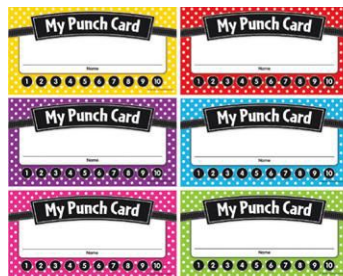

Item #	Description	Quantity	List Price
Includes 528	Coordinating Mini Stickers		
9-1593285-639	Paw Prints	Set	$13.29
9-2021615-639	Confetti	Set	$13.29
9-2021613-639	Chalkboard Brights	Set	$13.29