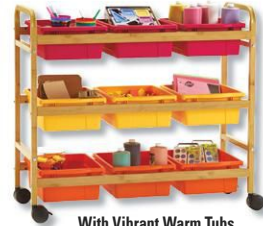

With Vibrant Warm Tubs

Copernicus® Bamboo Art Carts

This bamboo cart can be used as a mobile art cart or for maker space materials. Sturdy frame with 3" locking casters can hold up to 90 pounds. Includes 9 tubs. Lifetime warranty.

Item #	Description	Product Dimensions	List Price
5-2091726-639	Sage Tubs	40-1/2 W x 22 D x 36-1/2 H in	$415.95
5-2091720-639	Vibrant Cool Tub Combo	40-1/2 W x 22 D x 36-1/2 H in	$415.95
5-2091729-639	Vibrant Tub Combo	40-1/2 W x 22 D x 36-1/2 H in	$415.95
5-2091724-639	Vibrant Warm Tub Combo	40-1/2 W x 22 D x 36-1/2 H in	$415.95
5-2091725-639	100% Recycled Tubs	40-1/2 W x 22 D x 36-1/2 H in	$415.95

ASSEMBLED IN U.S.A.

WITH GLOBAL MATERIALS