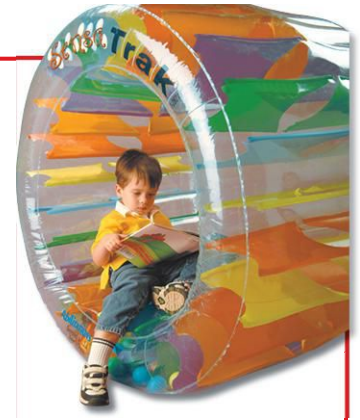

Abilitations®

Abilitations® SensaTrak™

Rhythmic rocking calms and soothes, while erratic bouncing, rotation, and shaking can provide the just-right input for some kids or place on its side for a cozy cool-down space. Requires a power inflator (sold separately). Approximately 50" O.D., 32" I.D. Heavy duty vinyl, yet weight limit is 65 lbs. **⚠️WARNING: This product can expose you to chemicals, including Diisononyl phthalate (DINP), which is known to the State of California to cause cancer. For more information, go to www.P65Warnings.ca.gov.**

Item #	Description	Quantity	List Price
9-1376273-639	SensaTrak	Each	$366.49

Abilitations® SensaRock™

Kid-tested rocker that can be calming and fun! The SensaRock™ uses high-quality vinyl and is filled with colorful balls that swish around inside when in use. Inside are dozens of colorful balls for kids to track visually, and it makes a gentle, rhythmic swooshing sound as it rocks. There are also six handles on the top to help those with gravitational insecurities. And, because it's inflatable, it will store in a small space when not in use. Measures 53"L x 40"W with an inside width of 24". Weight limit is 100 lbs. Requires a power inflator (sold separately). **⚠️WARNING: This product can expose you to chemicals, including Diisononyl phthalate (DINP), which is known to the State of California to cause cancer. For more information, go to www.P65Warnings.ca.gov.**

Item #	Description	Quantity	List Price
9-1376274-639	SensaRock	Each	$331.09

TeeterPoppers™

TeeterPopper™ makes balancing fun while working on core strength and stability. As the board is rocked back and forth, it creates a unique popping sound, much like bubble wrap. Measures 28"L x 11 1/2"W x 7 1/2"D. Weight limit of 110 lbs.