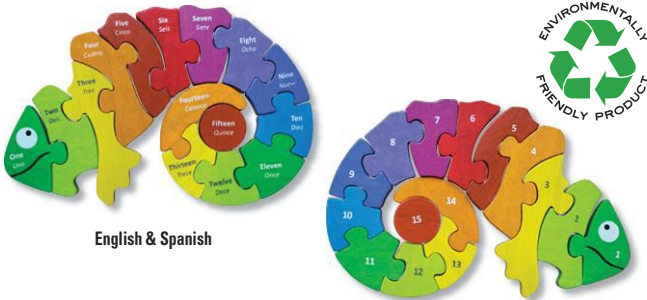

Item #	Description	Age Range	Quantity	List Price
9-510410-639	Upper and Lowercase Alphabet	4+ years	Each	\$33.59

▲Cautionary Warnings. See Page 8.

24 HOURS

A to Z Puzzles & Playsets

A to Z Puzzles are a complete play set and a learning toy in one. The chunky durable pieces teach the alphabet through related objects to that letter. Made from eco-friendly rubber wood with child safe stains.