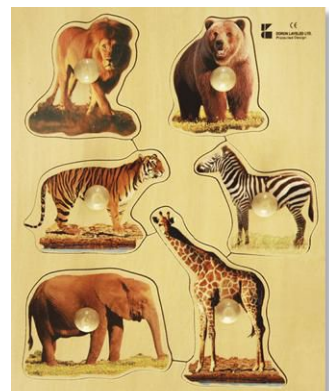

Large Knob Wooden Puzzles

High quality wooden puzzles with real life images and large knobs for easy grasping. Each puzzle measures 9 1/2" x 12".

Item #	Description	Age Range	Quantity	List Price
9-1594288-639	Farm Animals	24+ months	Each	$32.69
9-1594286-639	Tools	24+ months	Each	$32.69
9-1594287-639	Bath Time	24+ months	Each	$32.69
9-1594289-639	Wild Animals	24+ months	Each	$32.69