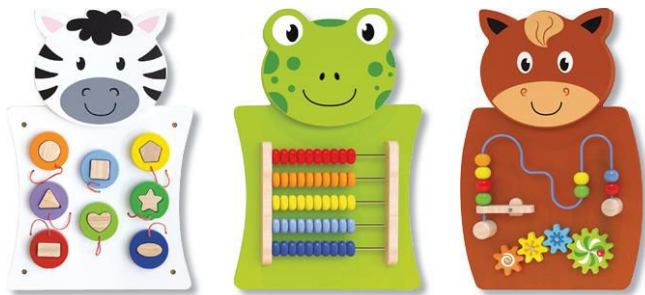

18 months **Animal Activity Wall Panels**

This wooden set of 3 wall panels contains various functions and games providing a multi-sensory experience! Children will explore shapes, colors, counting and movement while building fine motor and hand-eye coordination skills. Each panel measures 21-3/4"L x 14-1/4"W.

Item #	Description	Age Range	Quantity	List Price
9-2023167-639	Animal Wall Panels	18+ months	Set of 3	$310.39