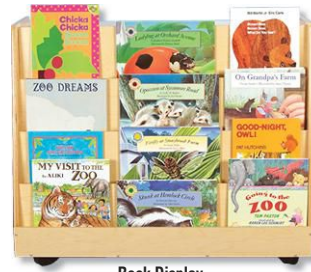

Book Display