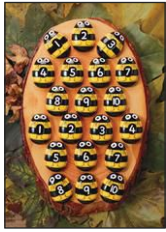

Item #	Description	List Price
9-2026325-639	Math	\$110.69
9-2026324-639	Math (Spanish)	\$110.69
9-2026327-639	Nursery Rhymes	\$110.69
9-2026326-639	Nursery Rhymes (Spanish)	\$110.69

Yellow Door Counting Stones & Activity Cards