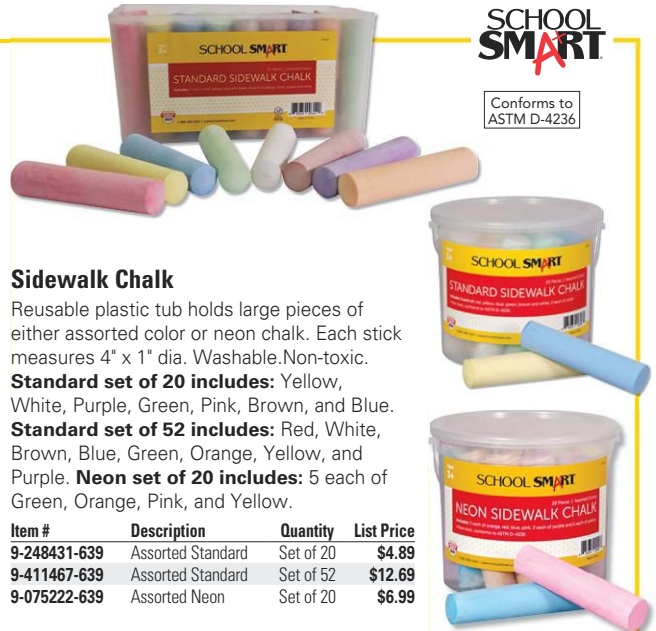

SCHOOL SMART

Conforms to ASTM D-4236

Sidewalk Chalk

Reusable plastic tub holds large pieces of either assorted color or neon chalk. Each stick measures 4" x 1" dia. Washable. Non-toxic.

Standard set of 20 includes: Yellow, White, Purple, Green, Pink, Brown, and Blue.
Standard set of 52 includes: Red, White, Brown, Blue, Green, Orange, Yellow, and Purple.
Neon set of 20 includes: 5 each of Green, Orange, Pink, and Yellow.

Item #	Description	Quantity	List Price
9-248431-639	Assorted Standard	Set of 20	$4.89
9-411467-639	Assorted Standard	Set of 52	$12.69
9-075222-639	Assorted Neon	Set of 20	$6.99

Chalk Pastels

High concentrations of the finest pigments and pure calcium carbonate provide a rich velvety texture. Strong, brilliant, clean colors in a variety of different palette options. Sticks are 2-1/2 x 3/8 x 3/8.