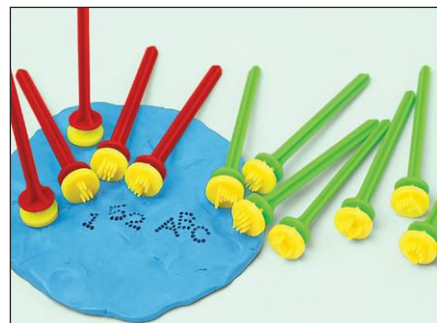

Alphabet & Number Clay Stampers

Includes 26 alphabet stamps and numbers 0-9. Also great to use with paint! 4 3/4" L and 3/4" diameter stamp heads. ⚠️CHOKING HAZARD (1). Not for under 3yrs.

Item #	Description	Quantity	List Price
9-205936-639	Clay Stampers	Set of 36	$60.79

⚠️ Cautionary Warnings. See Page 8.