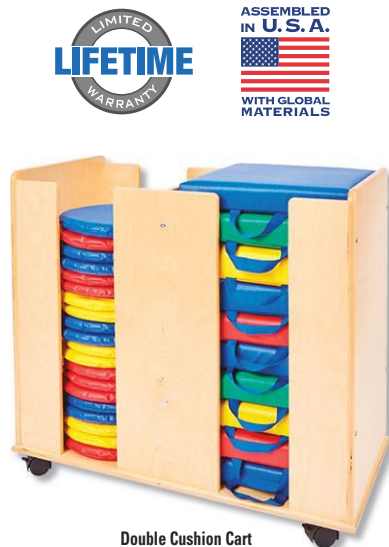

Double Cushion Cart