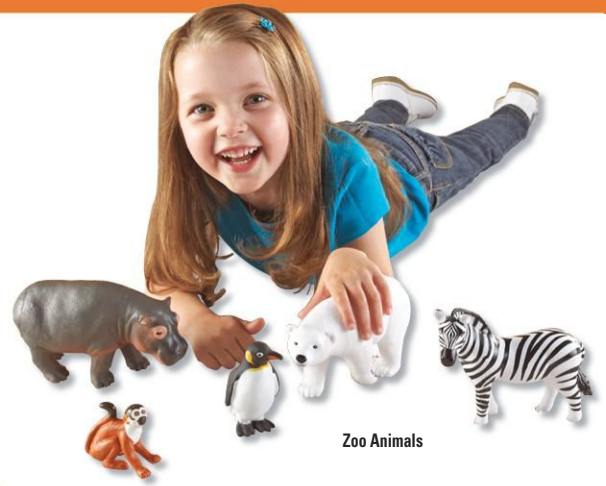

Toddler Animal Sets:

Preschool Animal Sets:

Jumbo Animals Sets

Realistically detailed figures are a natural for imaginative play, developing oral language and vocabulary and introducing habitats and other early science concepts. Complete Set includes all 8, Toddler and Preschool Sets. Preschool Sets: **▲CHOKING HAZARD (1)**. Not for under 3yrs.

Item #	Description	Age Range	Quantity	List Price
9-1576703-639	Complete Jumbo Animals Set	3+ years	Set of 44	$453.29
Toddler Animal Sets				
9-1290859-639	Jungle Animals	24+ months	Set of 5	$59.79
9-1367952-639	Zoo Animals	24+ months	Set of 5	$59.79
9-1297070-639	Farm Animals	24+ months	Set of 7	$59.79
9-205900-639	Pets	24+ months	Set of 6	$59.79
Preschool Animal Sets				
9-1290860-639	Dinosaurs	3+ years	Set of 5	$59.79
9-1595879-639	Reptiles & Amphibians	3+ years	Set of 5	$59.79
9-1303311-639	Forest Animals	3+ years	Set of 5	$59.79
9-1301674-639	Ocean Animals	3+ years	Set of 6	$59.79

▲Cautionary Warnings. See Page 8.