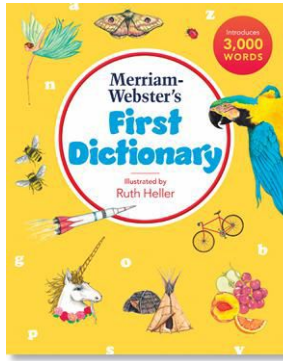

Merriam-Webster's First Dictionary

New Edition! Introduces many new and revised - with hundreds of captivating illustrations by Ruth Heller. Full sentences are used to discuss definitions, common phrases, and usage examples to show how words are used in context. Many entries include alternate meanings, word histories, related words, and the way words sound. Teaches basic dictionary skills: alphabetization, spelling, parts of speech, letter sounds, use of synonyms and antonyms, homographs, and homophones. References to popular stories, fairy tales, myths, and nursery rhymes spark imagination and encourage language exploration. Hardcover. 8-3/4" x 11-1/8" in. Grades K-2. (c) 2021

Item #	Description	List Price
9-2051354-639	First Dictionary	$22.99

Merriam-Webster's Dictionary for Children

More than 36,000 entries with abundant usage sentences and phrases. Hundreds of illustrations, photographs, and diagrams supplement definitions. More than 220 word history paragraphs and 120 synonym paragraphs clarify meaning. Pronunciation paragraphs at the beginning of each letter explain the sounds that letters can have. Special sections include U.S. Presidents, signs and symbols, and a guide for writers. Paperback. 7-3/8 x 9-1/2 inches. Grades 3-5.