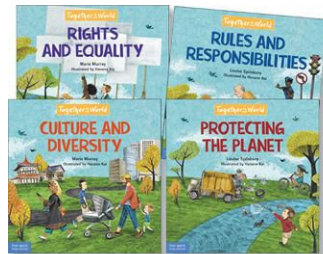

Item #	Description	Grade Level	Language	Quantity	List Price
9-2097267-639	Together in Our World	Grades 2-5	English	Set of 4	$55.99