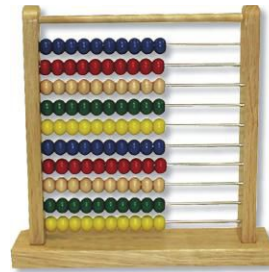

Wooden Abacus

Brightly-colored wooden abacus for counting, patterns, colors and more. 100 beads. Measures 12" x 12" x 3".

Item #	Description	List Price
9-285754-639	Wood Abacus 100 Bead	$39.99

Rainbow Sorting Crayons

A hands-on introduction to colors that builds language, sorting, and patterning skills. Set of 8 crayons, each containing 6 manipulatives. Ages 3+. **▲CHOKING HAZARD (1).** Not for under 3yrs.