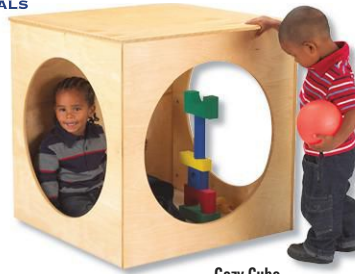

Cozy Cube

Childcraft® Cozy Cube

Cozy Cube features three open circular sides to provide visibility and one solid side to allow some privacy. The sides can be assembled in different configurations to fit your needs. Available with clear top option or Reflection Cozy Cube that includes interior shatterproof mirrors. Reversible cushion is 1" thick and wipes clean.

Some assembly required.