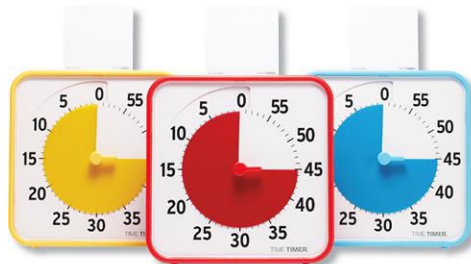

8" Learning Center Classroom Set

Three timers of different colors to aid in color curriculum during the early years and for time management in color-coded classrooms. Sized perfectly for tabletops, whiteboards, or small group settings. Available in a Primary Color Collection: Red, Yellow, and Blue.

Item #	Description	Quantity	List Price
9-2096680-639	Primary Color	Set of 3	$117.99

No Yell Bell® Classroom Attention Getter!

Versatile, voice-saving electronic teacher bell! Simply dial one of seven unique sounds, tilt the bell, and point it at your students. Requires 4 AAA batteries (not included).