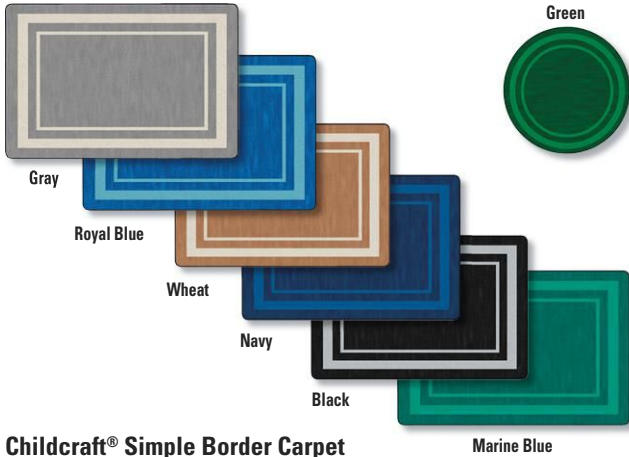

Stainless

CHILD CRAFT
A School Specialty® Exclusive

Childcraft® Simple Border Carpet

Create a warm, comfortable space in the classroom with a simple carpet design.

Item #	Description	Product Dimensions	Color	List Price
5-5004091-639	Rectangle	6 ft x 9 ft	Specify	\$415.95
5-5004090-639	Rectangle	8 ft x 12 ft	Specify	\$608.95
6-5004869-639	Rectangle	10 ft 6 in x 13 ft 2 in	Specify	\$821.95
5-5004093-639	Round	6 ft dia	Specify	\$259.95
5-5004092-639	Round	8 ft dia	Specify	\$415.95
6-5004868-639	Round	13 ft 2 in dia	Specify	\$1,230.95