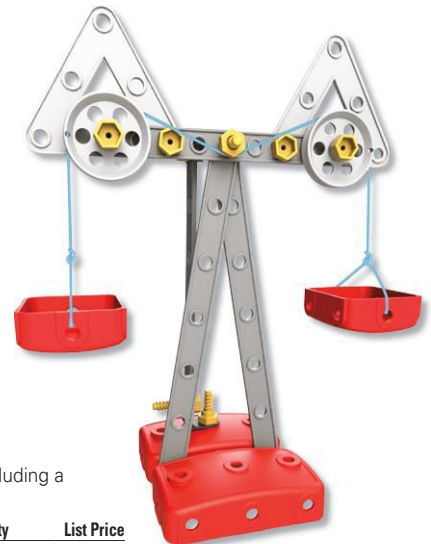

Item #	Description	Age Range	Quantity	List Price
9-2004769-639	Mecaniko	4+ years	Set of 191	\$98.99

▲Cautionary Warnings. See Page 8.

Joinks™

Bend the rules of building when you flex, connect, and extend with Joinks™. Features a variety of flexible silicone rubber connectors and wooden dowels that join easily together. **▲CHOKING HAZARD (1).** Not for under 3yrs.