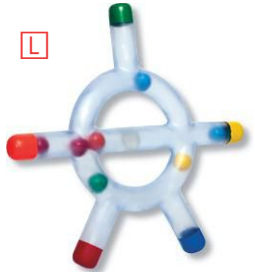

Abilitations® Fidgets

Fidgets help improve focus. Holding an object with 2 hands preferably at midline may help center vision and hearing modes to support focus and attention. Many of our fidgets also double as fine motor tools to build strength and dexterity.

Item #	Description	Age Range	Quantity	List Price	Item #	Description	Age Range	Quantity	List Price
A	9-2103709-639 Mesh Glitter Fidget Balls	3+ years	Set of 5	$14.59	H	9-2024606-639 Gel Bead Sensory Shapes	3+ years	Set of 4	$19.99
B	9-2103706-639 Soft Foam-Filled Fidget Balls	3+ years	Set of 3	$14.59	I	9-2024415-639 Grid Gel Fidget	3+ years	Set of 4	$76.39
C	9-1481096-639 Roll N Rattle Sensory Ball Set	4+ years	Set of 6	$68.99	J	9-020499-639 Grabits Tactile Pack	4+ years	Set of 3	$49.99
D	9-2091008-639 Gel Bead Number Set of 11	3+ years	Set of 4	$36.99	K	9-2089441-639 Stretchy String	3+ years	Set of 6	$14.99
E	9-2091009-639 Gel Bead Alphabet Set of 26	3+ years	Set of 26	$66.99	L	9-1317998-639 Fidget Wheel	3+ years	Each	$27.99
F	9-2049444-639 Alphabet Fidgets	4+ years	Set of 38	$93.89	M	9-2090606-639 Abilitations Tactile Tear Back	3+ years	Each	$12.99
G	9-2024417-639 Mini-Timer Gel Fidget	3+ years	Set of 6	$61.79	N	9-2089442-639 Bubble Push-Pops	3+ years	Pack of 2	$14.99