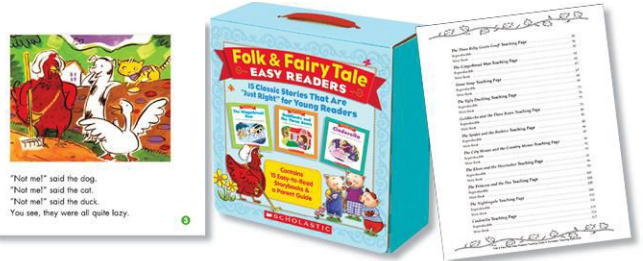

Little Leveled Readers

A step-by-step, book-by-book program that guides children through the early stages of reading. Each book, carefully evaluated by a reading specialist to correlate with the Guided Reading Levels, is leveled to address the early stages of a child's reading development. Inside each box set you'll find 75 storybooks (5 copies of 15 titles) on topics children love, which makes them perfect for group learning. Each set also includes a mini-teaching guide. Class Set contains one box each of Levels A, B, C and D, for a total of 300 books.

Item #	Description	Quantity	List Price
9-078930-639	Little Leveled Readers	Set of 300	$243.99

Laugh-a-Lot Phonics

Give students the tools they need to soar as readers with these irresistible and highly decodable stories! These books will provide targeted practice with a teaching guide filled with tips and strategies to ensure the learning sticks. This is everything a student needs to grow into a confident, fluent, and joyful reader. Grades K-2.

Item #	Description	Quantity	List Price
Parent Packs			
9-2098721-639	Short Vowels	Set of 12	$22.59
9-2098729-639	Long Vowels	Set of 12	$22.59
9-2098723-639	Blends & Digraphs	Set of 12	$22.59
Class Packs			
9-2098724-639	Short Vowels	Set of 60	$95.59
9-2098725-639	Long Vowels	Set of 60	$95.59
9-2098722-639	Blends & Digraphs	Set of 60	$95.59

CUSTOMER FAVORITE!

First Little Readers

Jump start your early reading program with this BIG collection of kid-pleasing little books correlated with Guided Reading Levels A-C. Box Sets include 100 full-color books (5 each of 20 storybooks), plus a 32-page teaching guide packed with lessons and literacy-boosting reproducibles. Grades PreK-2.