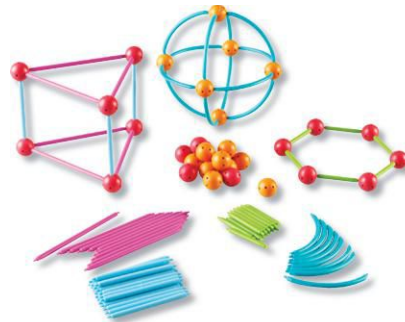

Geometric Shapes Building Set

Create endless opportunities for students to build and explore shapes! Child-friendly set features durable sticks, curves, and connectors. Includes 90 sticks in 3 sizes (2 1/2 in, 3 3/4 in, 5 1/2 in), 32 curves, and 48 connectors (1 inch in diameter). **▲CHOKING HAZARD (1).** Not for under 3yrs.

Item #	Description	Age Range	Quantity	List Price
9-1491513-639	Geometric Shapes Building Set	5+ years	Set of 170	$69.09

Item #	Description	Age Range	Quantity	List Price
9-1595964-639	Deluxe Set	4+ years	Set of 211	$82.99
9-1595963-639	Super Set	4+ years	Set of 400	$148.99
9-1595965-639	Solid Base	4+ years	Each	$15.99
9-1595967-639	Translucent Set	4+ years	Set of 105	$47.99
9-1595966-639	Light Board	4+ years	Each	$39.99

▲Cautionary Warnings. See Page 8.