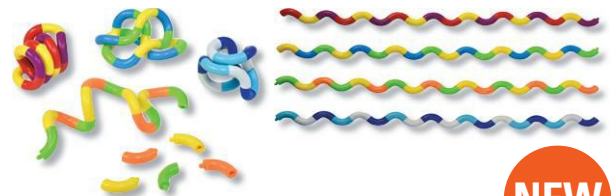

Abilitations® Abili-Twist

Abili-Twist is a calming fidget tool that includes four, 7" strands that can twist and turn with ease. Each strand includes eighteen, 1" smooth plastic links in an assortment of bright colors. Interlocking links allow for endless ways to build, shape, twist and turn.