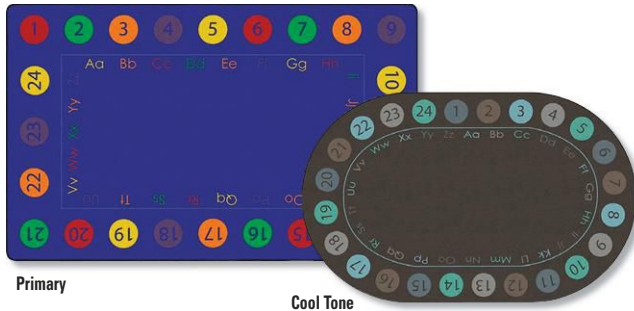

Primary

Cool Tone

Childcraft® Colorful Circles ABC123 Carpet

Numbered seating spots for group activities and circle time. Inside border of uppercase and lowercase letters helps encourage letter recognition.

Item #	Description	Product Dimensions	Color	List Price
5-5000263-639	Rectangle	6 ft x 9 ft	Specify	$415.95
5-5000265-639	Rectangle	8 ft x 12 ft	Specify	$608.95
6-5000264-639	Rectangle	10 ft 6 in x 13 ft 2 in	Specify	$821.95
5-5000262-639	Oval	6 ft x 9 ft	Specify	$415.95
5-5000266-639	Oval	8 ft x 12 ft	Specify	$608.95
6-5000267-639	Oval	10 ft 6 in x 13 ft 2 in	Specify	$821.95