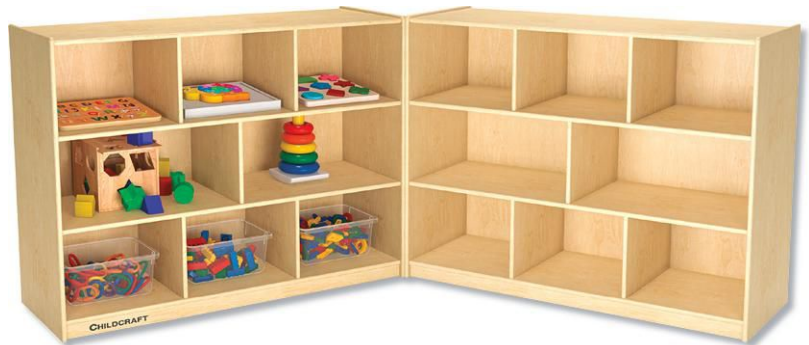

With Translucent Color Trays

Childcraft® Mobile 20-Tray Hide-Away Cabinet

Lots of storage space that can be locked up when not in use. One side has 3 compartments, while the other side has room for up to 20 trays or baskets sized 7-3/4"W x 12"D x 5-1/4"H. Simple hinge and catch assembly required; hardware and instructions included. Each half measures 47-3/4"W x 14-1/4"D x 30"H.

Item #	Description	List Price
6-1537346-639	20-Tray Hide-Away Cabinet - 95-1/2 W x 14-1/4 D x 30 H in Hide-Away Cabinet	$1,372.95
6-2019882-639	With Translucent Color Trays	$1,574.95
6-1537078-639	With Primary Color Trays	$1,574.95
6-1537079-639	With Clear Trays	$1,574.95