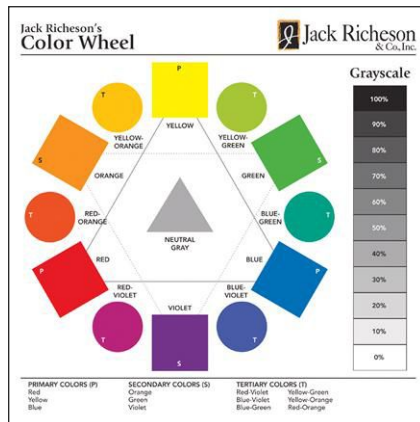

Jack Richeson™ Color Wheel Teaching Chart

A color wheel and grayscale all in one! The extra-large teaching chart is suitable for classroom use. The 7x7 inch smaller charts are perfect for individual use for each student. Both include general mixing instructions and a gray scale.

Item #	Description	Dimensions	Quantity	List Price
9-224277-792	Teaching Chart	19-1/4 x 19-1/4 in	Each	$17.59
9-368052-792	Classroom Pack	7 x 7 in	Pack of 30	$17.09

Classroom-Size Color Wheel

The perfect tool for demonstrating results of color mixes to your entire art room. Mounted on hardboard backing for extra strength and durability. Large lettering and color windows allow visibility at a distance.