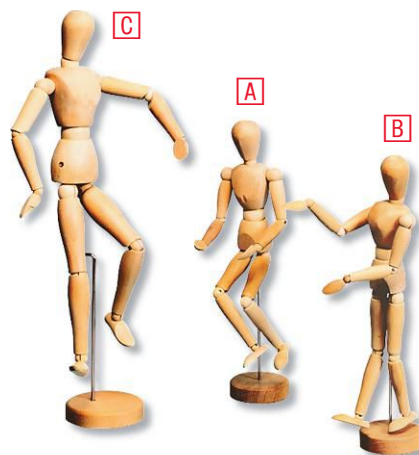

Jack Richeson™ Lifelike Artist's Manikins

Beautifully handmade to lifelike perfection. Precision-assembled natural finish real hardwood manikins provide valuable drawing references for figure studies. Twist, turn and bend to desired pose. Makes it easy to draw perfectly proportioned characters for cartoons and scenes. Each comes complete with a wooden stand.

Item #	Description	Size	Quantity	List Price
A 9-384068-792	Male Manikin	12 in	Each	$12.99
B 9-384071-792	Female Manikin	12 in	Each	$12.99
C 9-408919-792	Male Manikin	16 in	Each	$27.79

Jack Richeson™ Miniature Natural Manikin

Compact size in no way compromises the detail and usefulness of this wooden drawing aid. Every tiny, positionable joint and connection works smoothly and holds any pose. Small enough to fit in your pocket or art tote compartment. 5 1/2".