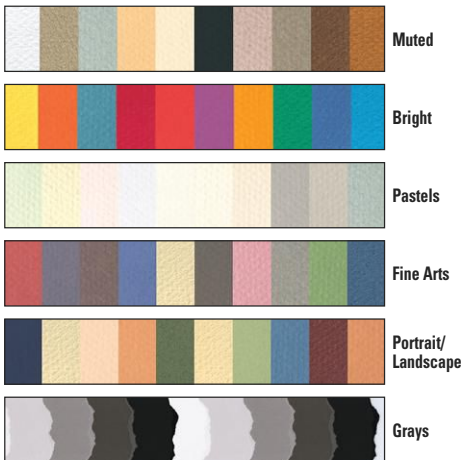

Item #	Color	Dimensions	Number of Sheets	Paper Weight	Quantity	List Price
9-2004754-792	White	9 x 12 in	12	350 lb	Each	$27.69
9-2004758-792	White	11 x 14 in	12	350 lb	Each	$34.69

Canson® Mi-Teintes® Drawing Sheets

Discover the versatility and fine quality of this classic French paper long favored for charcoal, pastel and painted renderings, as well as professional paper sculpture. Heavyweight 66% rag content, machine-made with long vat-dyed fibers for beautiful, long-lasting color. One side smooth, one side slightly toothed for a greater variety of uses. Bends, scores, creases, folds and holds its form like no other paper. All colors except black are neutral pH. 19 x 25 inch sheets. 98 lb. (160 gsm).

Item #	Color	Dimensions	Quantity	List Price
9-443687-792	Assorted Muted	19 x 25 in	Pack of 10	$35.89
9-443693-792	Assorted Bright	19 x 25 in	Pack of 10	$35.89
9-443699-792	Assorted Pastel	19 x 25 in	Pack of 10	$35.89
9-443702-792	Assorted Fine Arts	19 x 25 in	Pack of 10	$35.89
9-443705-792	Assorted Portrait/Landscape	19 x 25 in	Pack of 10	$35.89
9-1299782-792	Gray Tones	19 x 25 in	Pack of 10	$35.89
9-1369762-792	White	19 x 25 in	Pack of 10	$35.89
9-1369763-792	Stygian Black	19 x 25 in	Pack of 10	$35.89

**Hygloss®
Velour Paper**

These special papers have a velvet-like, 100% cotton fiber finish, bonded to one side of 42 lb. Kraft paper, that lends an unusual soft dimension to charcoal and pastel renderings. Perfect for experimental dry media techniques, for matting, constructions and lining boxes. **20 sheet assortment** has two 8-1/2 x 10 inch sheets of Red, Yellow, Light Blue, Dark Blue, Green, Orange, Pink, Brown, Black and White. **24 sheet assortment** has three 20 x 27 inch sheets of Jet Black and Cadet Gray, and two sheets of Scarlet, Royal Blue, Beige, Yellow Gold, Emerald Green, Orange, White, Powder Blue and Pink.