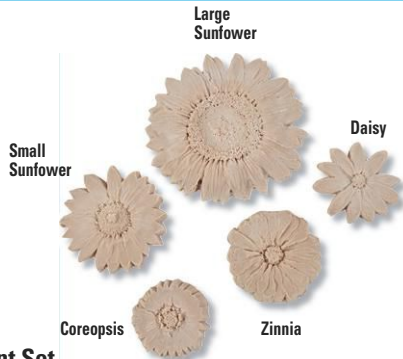

Leaf Print Set

10 accurately shaped replicas of actual leaf forms for fun printing projects that explore the natural world. Roll with paint or printing ink using a foam brayer. Then create realistic leaf prints on Sax® True Print Paper, rice paper, fabric, t-shirts and more. Use in biology class for a great interdisciplinary lesson. **Set of 10 includes** one each of the following leaves: White Oak, Red Oak, Burr Oak, Sugar Maple, Silver Maple, Ginko, Paper Birch, Dutch Elm, Cottonwood and Tulip Tree.

Item #	Description	Size	Quantity	List Price
9-401957-792	Leaf Print Set	Assorted	Set of 10	$80.19

Gytaku Fish Print Models

Gytaku dates back to the mid-1800s and was used as a practical technique used by Japanese fisherman who made prints of the sea catches they made as a way to record the size and species of fish they caught. Today, Gytaku is a very popular art technique used around the world. These sets of fish print models can be embellished with paint or printing ink with a foam brayer. Replica fish forms range in size from 4-1/2 inches to 9 inches.

Item #	Description	Size	Quantity	List Price
9-248402-792	Original Set	Assorted	Set of 6	$129.99
9-410588-792	Game Fish Set	Assorted	Set of 5	$129.99
9-248401-792	Tropical Set	Assorted	Set of 6	$129.99

Original Set

Includes one each of 9" Trout, 8 1/2" Perch, 7 1/2" Blue Gill, 10 1/2" Bass, 8" Star Fish, and 4 1/2" Sand Dollar.

Flower Print Set

Flower Print Set

Print beautiful floral designs on art papers or fabric, create a border of flowers for collages and larger printed pieces, add floral impressions to your ceramics pieces by pressing replicas into wet clay and much, much more! **Set of 5 includes:** Zinnia: 3 1/4" Daisy: 3" Small Sunflower: 3 3/4" Large Sunflower: 5 1/2" Coreopsis: 3 3/4"