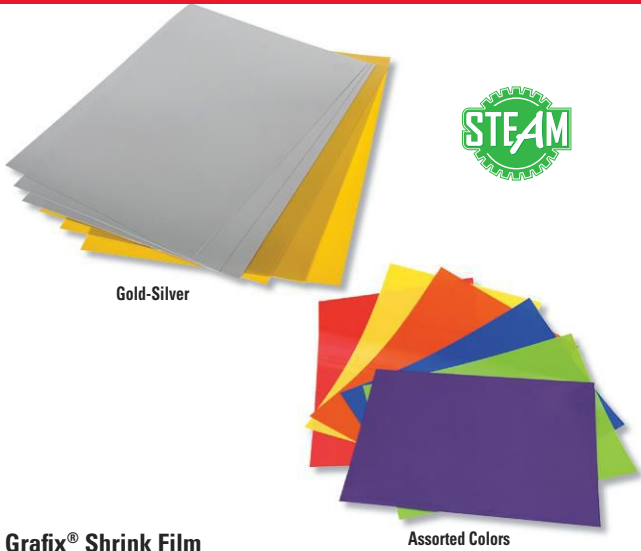

Item #	Description	Quantity	List Price
9-406666-792	One Handle; 2 Blades	Each	\$14.89

▲Cautionary Warnings. See Page 23.

Grafix® Shrink Film

Create, cut & shrink! Use permanent markers, or any permanent ink to create your artwork. Cut out your design with scissors, a craft knife or a die cut machine. Bake it in the oven at 350°F for 1-2 minutes and watch it shrink to approximately 1/2 its original size. Ideal for jewelry, holiday ornaments, magnets, handmade picture frames and more. Some techniques require surface preparation. **Artist Series includes** 2 pre-printed sheets with designs and 2 clear sheets for tracing.