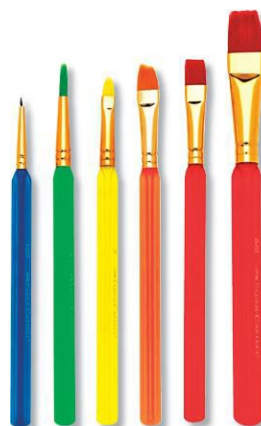

Faber-Castell® Triangular Brushes

Different size brushes help young artists achieve various painting techniques. Triangular handle gives better control and does not roll. Ages 3+.

Item #	Brush Type	Size	Quantity	List Price
9-2018747-792	Assorted	Assorted	Set of 6	$9.09