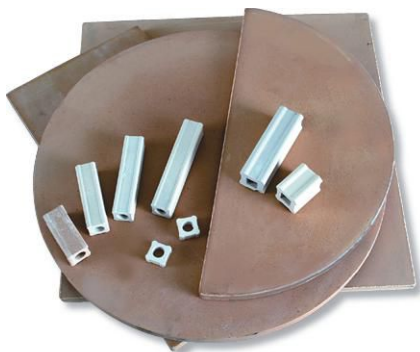

Furniture Kits for Paragon Touch-N-Fire Kilns

Each kit includes 12" shelves, 1-1/2"-wide square posts in 1" to 6" lengths and 1 lb. of kiln wash.

Item #	Description	Model Number	Ship Weight	List Price
6-1371370-792	Kiln Furniture Kit	TNF233	77 lbs	$1,069.95
6-408592-792	Kiln Furniture Kit	TNF243	105 lbs	$1,353.95
6-408593-792	Kiln Furniture Kit	TNF273	110 lbs	$1,688.95
6-1371371-792	Kiln Furniture Kit	TNF82-3	38 lbs	$599.95