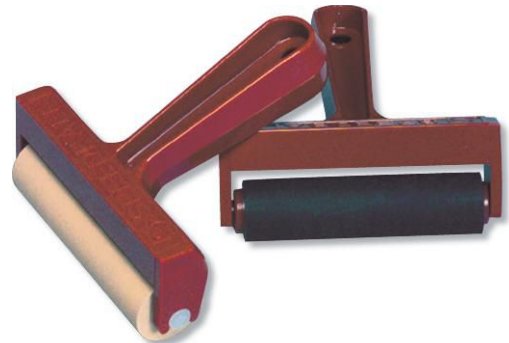

Speedball® Pop-In 4" Plastic Frame Brayers

These brayers feature a sturdy, one-piece plastic frame that allows you to pop out the roller for easy clean-up. Rollers are interchangeable, making this an ideal tool for a variety of projects.

Item #	Description	Size	Quantity	List Price
9-793728-792	Hard - Durometer 80	4 in	Each	$17.69
9-407281-792	Soft - Durometer 40/42	4 in	Each	$23.99