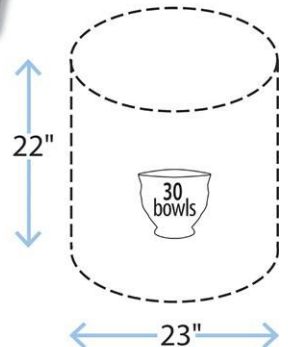

AMACO® Excel® Kiln Models EX-257SF/EX-353SF with Select Fire™ Controller and EZ-Lift

Designed for easy loading, the EX-257SF features 2-1/2" firebrick and the EX-353SF has a 3" firebrick.

Item #	Description	Model Number	Volts	Amps	Cone	Ship Weight	List Price
6-1410873-792	1 Phase	EX-257SF	208	48	10	290 lbs	$6,992.95
6-1410872-792	1 Phase	EX-257SF	240	34.6	10	290 lbs	$6,992.95
6-1410875-792	3 Phase	EX-257SF	208	48	10	290 lbs	$6,992.95
6-1410874-792	3 Phase	EX-257SF	240	34.6	10	290 lbs	$6,992.95
6-1410877-792	1 Phase	EX-353SF	208	48	10	320 lbs	$7,461.95
6-1410876-792	1 Phase	EX-353SF	240	34.6	10	320 lbs	$7,461.95
6-1410879-792	3 Phase	EX-353SF	208	48	10	320 lbs	$7,461.95
6-1410878-792	3 Phase	EX-353SF	240	34.6	10	320 lbs	$7,461.95