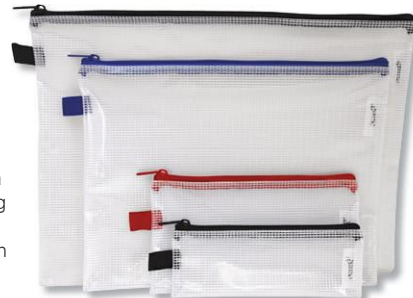

Item #	Product Dimensions	Color	Quantity	List Price
9-2018756-792	5 x 9 in	Clear - Black Trim	Pack of 10	$38.69
9-2018754-792	5 x 13 in	Clear - Red Trim	Pack of 10	$49.29
9-2018757-792	10 x 13 in	Clear - Blue Trim	Pack of 10	$62.49
9-2018753-792	12 x 16 in	Clear - Black Trim	Pack of 10	$79.99