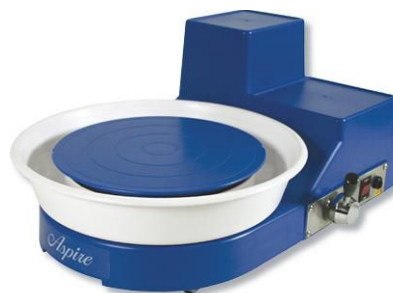

Shimpo® Aspire Potter's Wheel

This tabletop potter's wheel features a lightweight, compact design that makes it easily portable; and yet its 20-lb centering capacity makes it a permanent addition to any studio or classroom. Features a 100W DC motor, 7" allow wheel head with bat pins and a hand lever control. Includes a splash pan and two bats.

Item #	Description	Dimensions	Ship Weight	List Price
6-1365425-792	Tabletop Pottery Wheel	14-1/2 W x 20 D x 9 H in	31 lbs	$1,149.95