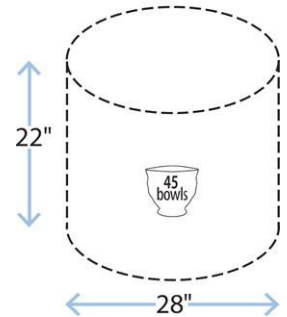

AMACO® Excel® Kiln Model EX-381SF with Select Fire™ Controller and EZ-Lift

Designed for ease of loading and unloading. Medium to large capacity but still fits in small spaces. Features a 3" Firebrick.

Item #	Description	Model Number	Volts	Amps	Cone	Ship Weight	List Price
6-1410881-792	1 Phase	EX-381SF	208	48	8	365 lbs	$8,162.95
6-1410880-792	1 Phase	EX-381SF	240	48	10	365 lbs	$8,162.95
6-1410883-792	3 Phase	EX-381SF	208	40	10	365 lbs	$8,162.95
6-1410882-792	3 Phase	EX-381SF	240	34.6	10	365 lbs	$8,162.95