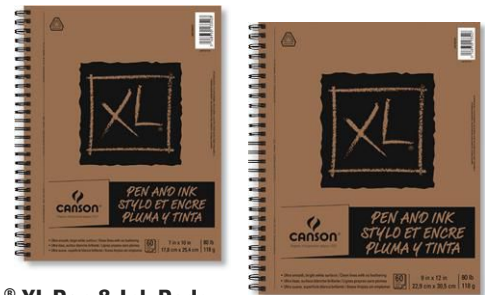

Winsor & Newton® Bleedproof Marker Pads

Winsor & Newton's bleed-proof paper provides streak-free coverage while maintaining clean lines and precision. The white, 50 lb paper optimizes transparency of color for tints and layers through the incredibly strong surface to work on for layering and blending. Free from acids and optical brighteners, this coated, smooth, matte paper is of archival quality for stability and resistance to aging. It is specially treated to ensure rich, vibrant colours and clean, precise lines.

Item #	Color	Dimensions	Number of Sheets	Quantity	List Price
9-2088920-792	White	9 x 12 in	50	Each	$12.29
9-2088917-792	White	11 x 14 in	50	Each	$18.39

Canson® XL Pen & Ink Pads

Canson XL Pen & Ink pads hold 60 sheets of an ultra-smooth, bright white 80 lb (118 gm) paper that renders clean, crisp lines with no feathering. These wirebound pads are perfect for use with felt tip pens, gel pens and ballpoint pens, plus pigment and dye inks - in the studio or in the field.

Item #	Dimensions	Number of Sheets	Quantity	List Price
9-2005765-792	7 x 10 in	60	Each	$7.99
9-2005767-792	9 x 12 in	60	Each	$11.99