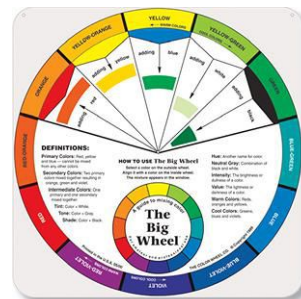

Item #	Description	Dimensions	Quantity	List Price
9-243798-792	Color Wheel	24-1/2 in dia	Each	$64.89