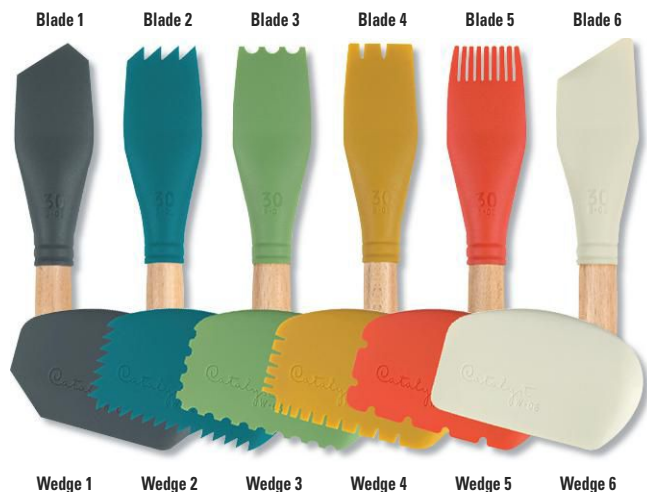

Catalyst™ Wedges & Blades

Not quite a brush. Not quite a palette knife. Catalyst tools are crafted from flexible silicone to allow artists a new form of expression. Designed for use with heavy-bodied paints, Catalyst is at home with oils, acrylics, and water-mixable oils. Because they are heat-resistant to 450°F, they excel with encaustics. Artists are using them with plaster, clay, and more. Cleanup is a breeze. The silicone is easy to wipe clean and is solvent resistant. Cleanup in most cases can be done with mild soap and water. Dried paint can be peeled off the silicone surface. Catalyst blades can even be separated from their wood handles for cleaning and easily replaced when dry. Catalyst Blades are mounted on artist brush handles offering a blend of tradition and innovation.

Item #	Size	Quantity	List Price
Blades			
9-1436163-792	1	Each	$25.99
9-1436164-792	2	Each	$25.99
9-1436165-792	3	Each	$25.99
9-1436166-792	4	Each	$25.99
9-1436167-792	5	Each	$25.99
9-1436168-792	6	Each	$25.99
Wedges			
9-1436157-792	1	Each	$18.69
9-1436158-792	2	Each	$18.69
9-1436159-792	3	Each	$18.69
9-1436160-792	4	Each	$18.69
9-1436161-792	5	Each	$18.69
9-1436162-792	6	Each	$18.69