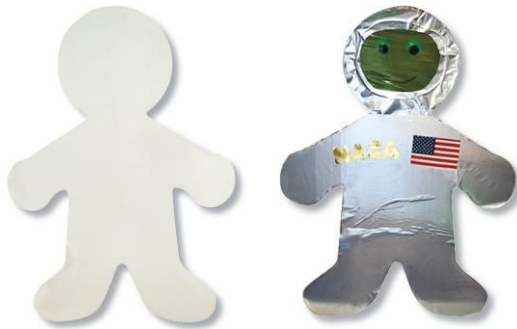

Hygloss® Corrugated Person Shape

Hygloss 12 inch Corrugated Person is white on both sides and is as sturdy as a corrugated box. The classic shape is perfect for kids to express themselves and do an "All About Me" project. 12 pieces per package.

Item #	Description	Size	Quantity	List Price
9-1494254-792	Corrugated Person Shape	12 in	Pack of 12	$17.19