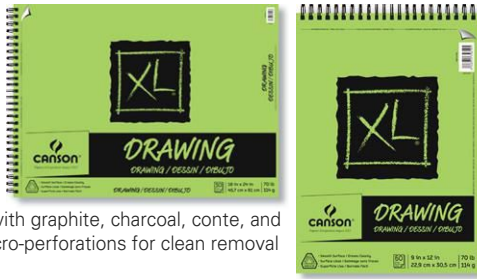

Canson® XL® Drawing Pads

Canson Drawing Pads have a 70 lb paper offering exceptional value that can be used with graphite, charcoal, conte, and colored pencil. Micro-perforations for clean removal of sheets.

Item #	Color	Dimensions	Number of Sheets	Quantity	List Price
Top Wire					
9-1330030-792	White	9 x 12 in	60	Each	$11.29
9-1330031-792	White	11 x 14 in	60	Each	$15.09
Side Wire					
9-1330032-792	White	18 x 24 in	30	Each	$24.89
9-1595188-792	White	9 x 12 in	60	Each	$10.69

Canson® XL® Series Black Drawing Pad

XL Black is ideal for creating distinctive artwork with colored pencils, acrylic markers, opaque pens & inks, gouache and pastels. 70 lb.