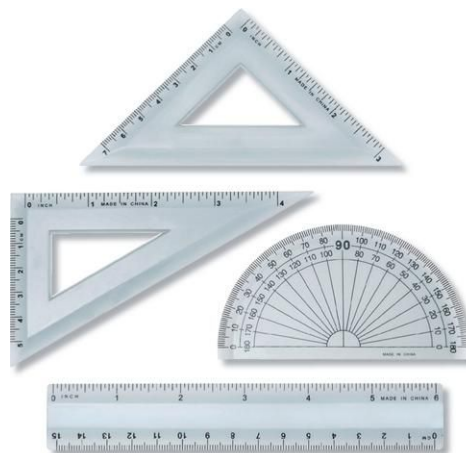

Westcott® Combo Drawing Sets

Transparent tools for drafting and technical drawing, molded of clear plastic with legible black markings. Each come with a calibrated inch/metric ruler, 180° calibrated inch/metric protractor, and 2 triangles.

Choose from 3 sets:

- 12" (30cm) ruler, 5" protractor, 8" 30/60° and 5 1/2" 45/90° triangles.
- 8" (20cm) ruler, protractor, and 45° and 60° triangles.
- 6" (15cm) ruler, protractor, and 45° and 60° triangles.

⚠WARNING: This product can expose you to chemicals including Di(2-ethylhexyl) phthalate (DEHP), which are known to cause cancer and birth defects or other reproductive harm. For more information go to www.P65Warnings.ca.gov.

Item #	Description	Quantity	List Price
9-411489-792	Combo Drawing Set	Set of 4	$11.29
9-1591555-792	8 in Ruler Set	Set of 4	$9.99
9-1591554-792	6 in Ruler Set	Set of 4	$7.29

Frey Scientific® Four Sided Meter Stick

Four Sided Meter Stick comes with each side calibrated by a different scale millimeter, centimeter, decimeter or 1 meter. This ruler is intended for teacher use as a media in the classroom analysis of the meter.