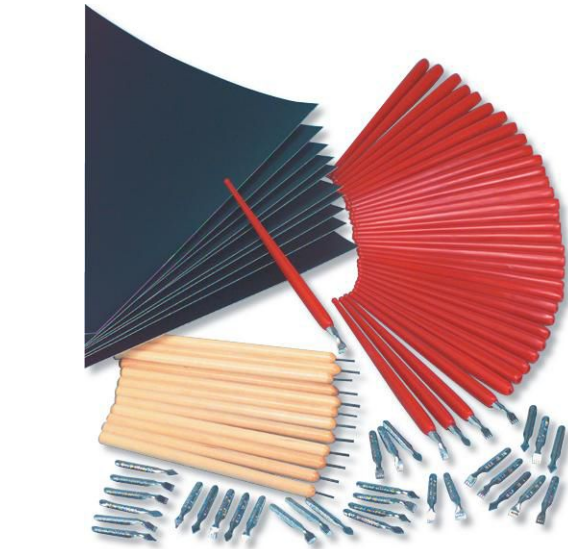

Scratch-Art® Scratchboard & Tool Assortment

One convenient assortment contains 12 straight scratch knives, 12 curved scratch knives, 36 penholders, 5 three line scratch brushes, and 40 sheets of black 10-pt. scratchboard. **▲CHOKING HAZARD (1).** Not for under 3yrs.

Item #	Description	Quantity	List Price
9-2051387-792	Board & Tool Assortment	Set	$146.69