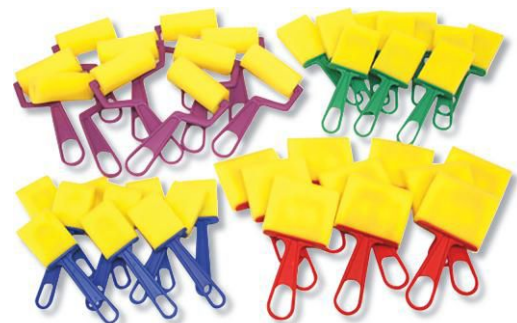

Creativity Street® Foam Brush and Roller Set

Excellent for easy application of watercolors, temperas or many other paint uses. 3 1/2" plastic handles. **10 each of the following brushes:** 1-1/2 in, 2 in, 3 in, and 10 each of 3" rollers.

Item #	Brush Type	Size	Quantity	List Price
9-085642-792	Foam	Assorted	Set of 40	$30.99

▲Cautionary Warnings. See Page 23.