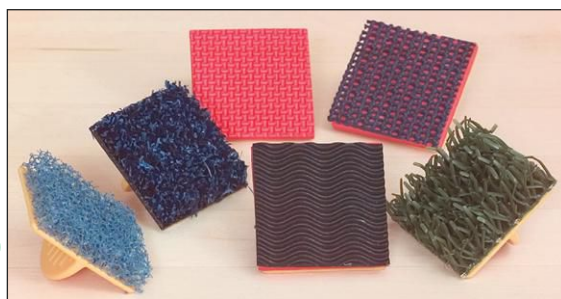

Ready2Learn™ Textured Stampers

Easy-to-use stampers for quickly adding texture to painting projects. Great for making backgrounds for artwork. Each stamp is 2 3/8" square and has a handle. **Patterns include:** Crackle, Basket Weave, Eco Mattine, Blue Wave, Long Grass, and Short Grass. Set of 6. **▲CHOKING HAZARD (1).** Not for under 3yrs.

Item #	Description	Quantity	List Price
9-408851-792	Textured Stampers	Set of 6	$20.49