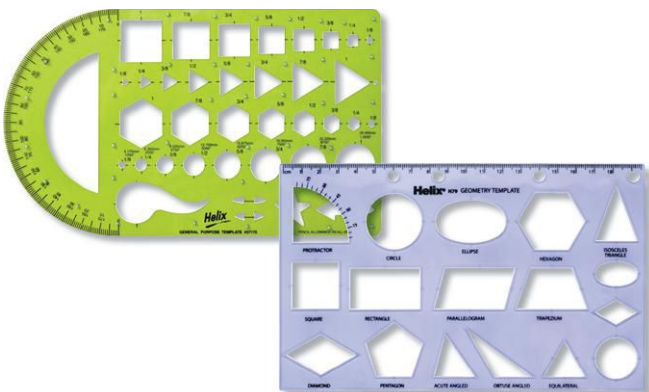

Helix® Shapes Templates

The Helix General Purpose drafting template features forty-one total shapes including equilateral triangles, hexagons, squares, circles, arrows, a star, and a 180 degree protractor. Includes ink risers on reverse side to prevent smudging. Designed with a 0.5 mm pencil allowance. Made from dimensionally stable transparent shatter resistant plastic. Measures 5-1/2 x 9-1/2 inches.

The Helix Geometry Shapes template includes seventeen of the most popular geometric shapes to help students understand and draw them. Ink risers on reverse side prevent smudging. Centering lines molded around cutouts. Matte finish on one side to reduce glare. Made from dimensionally stable blue transparent plastic. Measures 4-7/8 x 7-13/16 inches.

Item #	Description	Quantity	List Price
9-2088560-792	General Purpose	Each	$9.29
9-2088559-792	Geometry Shapes	Each	$3.29