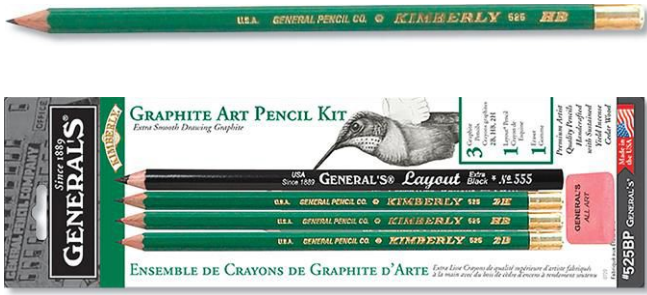

NEW

General's® Kimberly® Graphite Pencils

Graphite Drawing Pencils with differing hardness. Professional, artist quality drawing pencils. Made in the USA. **Set of 5 includes:** 3 artist quality graphite drawing pencils (2H, HB, 2B), a Layout® Pencil and an eraser. **Set of 12 Includes:** 10 Assorted Graphite Pencil Degrees (525-8B - 525-4H), 1 Plastic Eraser (P24) and 1 Metal Sharpener (S1050). Pencils made with Sustained yield Incense Cedar.

Item #	Hardness	Quantity	List Price
9-2021256-792	9xB	Pack of 12	$29.39
9-2021252-792	6B	Pack of 12	$15.69
9-2021253-792	4B	Pack of 12	$15.69
9-2021254-792	2B	Pack of 12	$15.69
9-2021255-792	HB	Pack of 12	$15.69
9-446108-792	Assorted	Set of 5	$6.89
9-219783-792	10 Assorted Degrees (8B - 4H)	Set of 12	$13.89