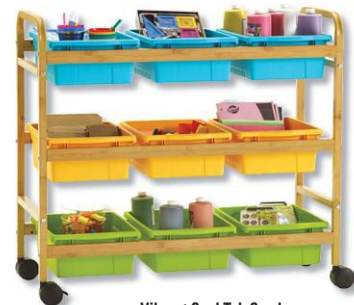

Vibrant Cool Tub Combo

Item #	Description	Product Dimensions	List Price
5-2091726-792	Sage Tubs	40-1/2 W x 22 D x 36-1/2 H in	$415.95
5-2091720-792	Vibrant Cool Tub Combo	40-1/2 W x 22 D x 36-1/2 H in	$415.95
5-2091729-792	Vibrant Tub Combo	40-1/2 W x 22 D x 36-1/2 H in	$415.95
5-2091724-792	Vibrant Warm Tub Combo	40-1/2 W x 22 D x 36-1/2 H in	$415.95
5-2091725-792	100% Recycled Tubs	40-1/2 W x 22 D x 36-1/2 H in	$415.95