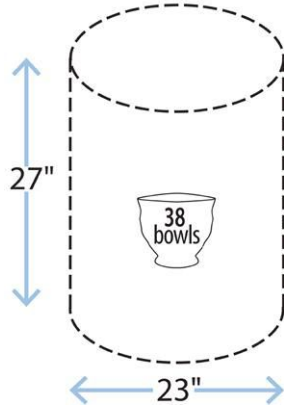

AMACO® Excel® Kiln Models EX-270SF/EX-365SF with Select Fire™ Controller and EZ-Lift

One of the most popular kiln sizes, the EX-270SF features 2-1/2" firebrick and the EX-365SF has a 3" firebrick.

Item #	Description	Model Number	Volts	Amps	Cone	Ship Weight	List Price
6-1442915-792	1 Phase	EX-270SF	208	48	6	290 lbs	$8,094.95
6-1442916-792	1 Phase	EX-270SF	240	48	10	290 lbs	$8,094.95
6-1442917-792	3 Phase	EX-270SF	208	31.7	10	290 lbs	$8,094.95
6-1442918-792	3 Phase	EX-270SF	240	29.3	10	290 lbs	$8,094.95
6-1442911-792	1 Phase	EX-365SF	208	48	6	320 lbs	$7,779.95
6-1442912-792	1 Phase	EX-365SF	240	48	10	320 lbs	$7,779.95
6-1442913-792	3 Phase	EX-365SF	208	31.7	10	320 lbs	$7,779.95
6-1442914-792	3 Phase	EX-365SF	240	29.3	10	320 lbs	$7,779.95

AMACO® Excel® Kiln Model EX-381SF with Select Fire™ Controller and EZ-Lift

Designed for ease of loading and unloading. Medium to large capacity but still fits in small spaces. Features a 3" Firebrick.

Item #	Description	Model Number	Volts	Amps	Cone	Ship Weight	List Price
6-1410881-792	1 Phase	EX-381SF	208	48	8	365 lbs	$8,162.95
6-1410880-792	1 Phase	EX-381SF	240	48	10	365 lbs	$8,162.95
6-1410883-792	3 Phase	EX-381SF	208	40	10	365 lbs	$8,162.95
6-1410882-792	3 Phase	EX-381SF	240	34.6	10	365 lbs	$8,162.95

AMACO® EXCEL® Kiln Model EX-1266SF with Select Fire™ Controller and EZ-Lift

Shorter in height for ease of loading and unloading. Features a 2-1/2" firebrick.

Item #	Description	Model Number	Volts	Amps	Cone	Ship Weight	List Price
6-1320673-792	1 Phase	EX-1266SF	208	48	10	355 lbs	$8,027.95
6-1320674-792	1 Phase	EX-1266SF	240	48	10	355 lbs	$8,027.95

AMACO® Excel® Kiln Models EX-399SF/EX-1099SF with Select Fire™ Controller and EZ-Lift

Extra-large capacity kilns, both the EX-399SF and EX-1099SF features a 3" firebrick.