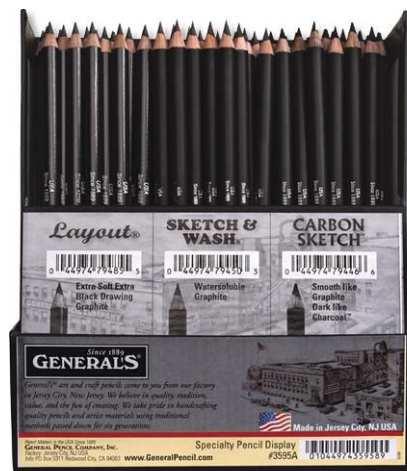

General's® Specialty Pencil Display

Specialty Pencil Display includes 3 of General's unique, specialized drawing formulas. Ideal for classrooms, this handy, standup display is perfect for art classes. **Includes:** 3 dozen 555 Layout® Pencils, 3 dozen 588 Sketch & Wash Pencils, 3 dozen 595 Carbon Sketch Pencils. Pencils handcrafted with Sustained Yield Incense Cedar Wood.

Item #	Hardness	Quantity	List Price
9-1569570-792	Assorted	Set of 108	$176.79