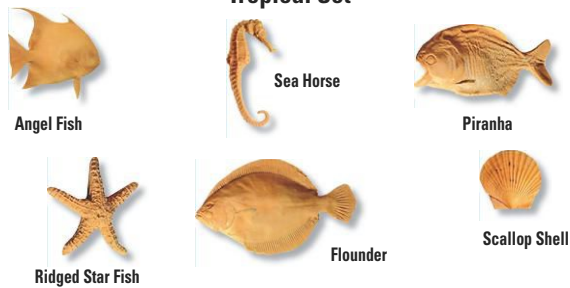

Tropical Set

Includes one each of 7" Angel Fish, 10" Flounder, 6" Ridged Star Fish, 4 1/2" Scallop Shell, 4" Sea Horse, and 8" Piranha.