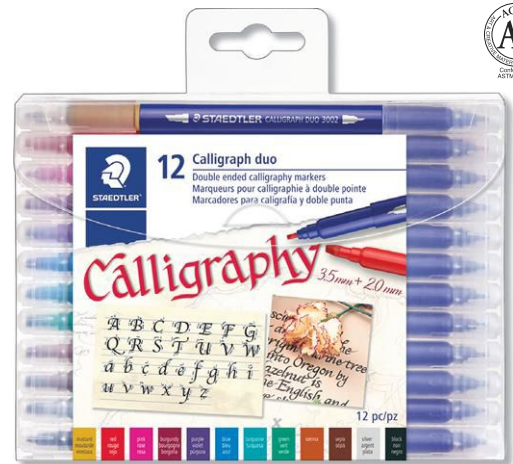

Staedtler® Calligraphy Duo Marker Set

Staedtler dual ended calligraphy markers are perfect for expressive lettering and decorative designs. Two tips for large and small lettering. Water-based pigmented ink produces brilliant colors. Acid-free for paper and crafting. Includes 12 assorted color dual tip markers.

Item #	Description	NIB Size	Quantity	List Price
9-2024723-792	Calligraphy Duo Markers	Assorted	Set of 12	$21.99