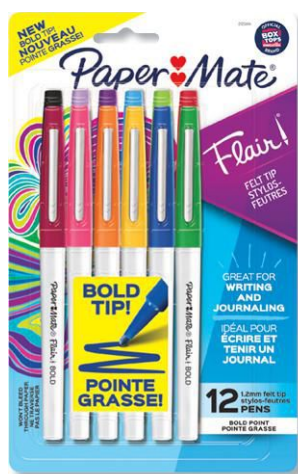

Paper Mate® Flair® Bold Tip

Go bold and make your creativity stand out with bold tip Paper Mate® Flair® Felt Tip Pens. When it comes to writing, doodling, coloring, and journaling, Flair Bold's durable 1.2 mm tip will leave a vivid impact. With vibrant ink that won't bleed through paper, your work will stay looking clean and fresh. Available in a range of smear- and fade-resistant iconic ink colors, Paper Mate® Flair® pens are a favorite in classrooms and homes.