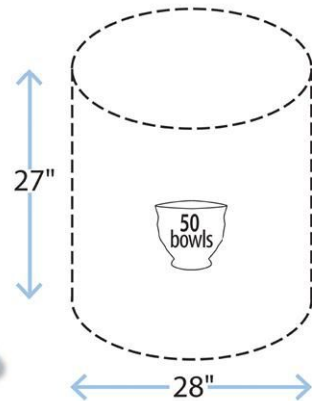

Expanded Offering

AMACO® Excel® Kiln Shelves

AMACO® kiln shelves can be custom stacked with posts to maximize kiln space.

Item #	Description	Product Dimensions	Cone	List Price
Half Round				
9-1595145-792	Shelves for EX232	15-1/2 W x 7-3/4 D x 5/8 H in	10	\$42.95
9-1595144-792	Shelves for EX365, 353	19 W x 9-1/2 D x 5/8 H in	10	\$68.95
9-1595143-792	Shelves for EX270, 257	21 W x 10-1/2 D x 3/4 H in	10	\$78.95
Half Octagon				
9-2101544-792	Shelves for EX329	15 W X 7-1/2 D X 5/8 H in	1	\$60.95
9-1281844-792	Shelves EX399, 1099, 1266, 381	26 W x 13 D x 5/8 H in	1	\$141.95
9-1595146-792	Shelves EX399, 1099, 1266, 381	26 W x 13 D x 1 H in	10	\$143.95
Full Round				
9-231045-792	Shelves for EX232	15-1/2 W x 15-1/2 D x 5/8 H in	10	\$83.95
Full Octagon				
9-1541651-792	Shelves for EX329	15 W x 15 D x 5/8 H in	1	\$114.95