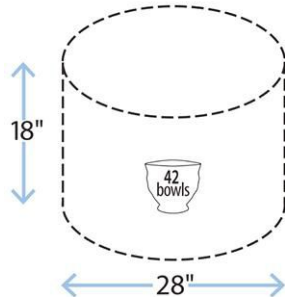

AMACO® Excel® Kiln Model EX-381SF with Select Fire™ Controller and EZ-Lift

Designed for ease of loading and unloading. Medium to large capacity but still fits in small spaces. Features a 3" Firebrick.

Item #	Description	Model Number	Volts	Amps	Cone	Ship Weight	List Price
6-1410881-792	1 Phase	EX-381SF	208	48	8	365 lbs	$8,162.95
6-1410880-792	1 Phase	EX-381SF	240	48	10	365 lbs	$8,162.95
6-1410883-792	3 Phase	EX-381SF	208	40	10	365 lbs	$8,162.95
6-1410882-792	3 Phase	EX-381SF	240	34.6	10	365 lbs	$8,162.95