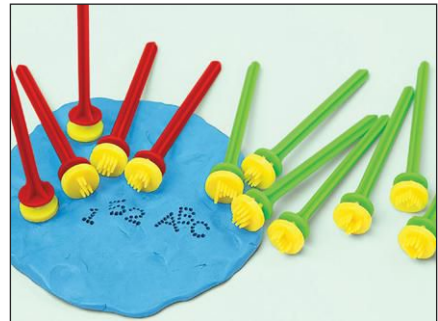

Alphabet & Number Clay Stampers

Includes 26 alphabet stamps and numbers 0-9. Also great to use with paint! 4 3/4"L and 3/4" diameter stamp heads. **▲CHOKING HAZARD (1).** Not for under 3yrs.

Item #	Description	Quantity	List Price
9-205936-792	Clay Stamps	Set of 36	$60.79