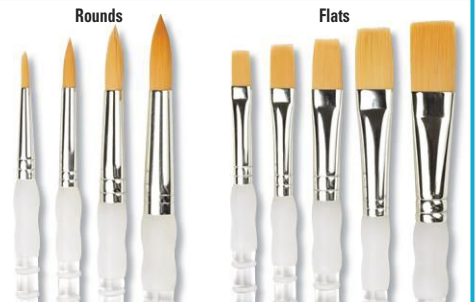

▲Cautionary Warnings. See Page 23.