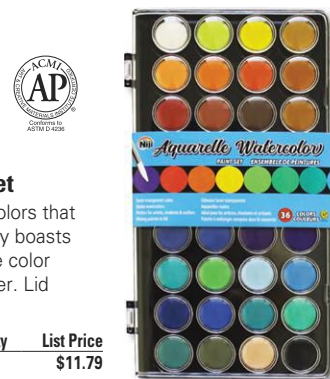

Niji® Aquarelle Watercolor Set

This set contains 36 brilliant watercolors that dry to a matte finish. Each round tray boasts a generous amount of water-soluble color formulated to dissolve easily in water. Lid serves as a mixing palette.

Item #	Color	Quantity	List Price
9-2001941-792	36-Color Set	Each	$11.79