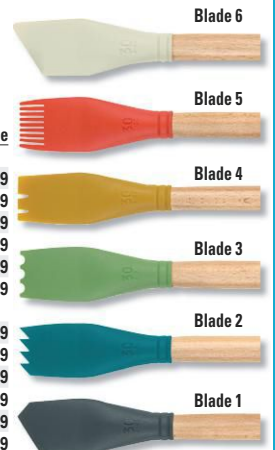

Catalyst™ Wedges & Blades

Not quite a brush. Not quite a palette knife. Catalyst tools are crafted from flexible silicone to allow artists a new form of expression. Designed for use with heavy-bodied paints, Catalyst is at home with oils, acrylics, and water-mixable oils. Because they are heat-resistant to 450°F, they excel with encaustics. Artists are using them with plaster, clay, and more. Cleanup is a breeze. The silicone is easy to wipe clean and is solvent resistant. Cleanup in most cases can be done with mild soap and water. Dried paint can be peeled off the silicone surface. Catalyst blades can even be separated from their wood handles for cleaning and easily replaced when dry. Catalyst Blades are mounted on artist brush handles offering a blend of tradition and innovation.

Item #	Size	Quantity	List Price
Blades			
9-1436163-792	1	Each	$25.99
9-1436164-792	2	Each	$25.99
9-1436165-792	3	Each	$25.99
9-1436166-792	4	Each	$25.99
9-1436167-792	5	Each	$25.99
9-1436168-792	6	Each	$25.99
Wedges			
9-1436157-792	1	Each	$18.69
9-1436158-792	2	Each	$18.69
9-1436159-792	3	Each	$18.69
9-1436160-792	4	Each	$18.69
9-1436161-792	5	Each	$18.69
9-1436162-792	6	Each	$18.69