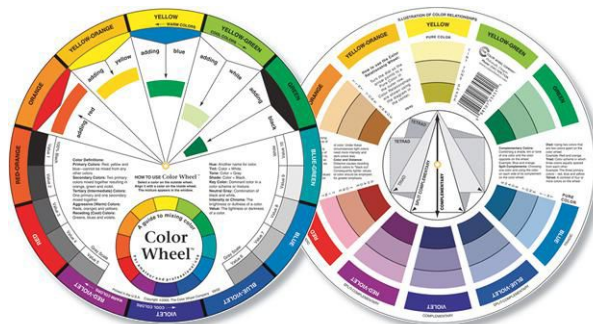

Student's Color Wheel

Use these color wheels with gray scale to enhance the lessons taught on the larger Classroom-Size wheel (above). One side shows the results of color mixes, the other shows color harmonies. Both sides include written explanations of color theory terms.

Item #	Description	Dimensions	Quantity	List Price
9-1294787-792	Student Size	5-1/8 in dia	Each	$6.09
9-227475-792	Classroom Size	9-1/4 in dia	Each	$12.49