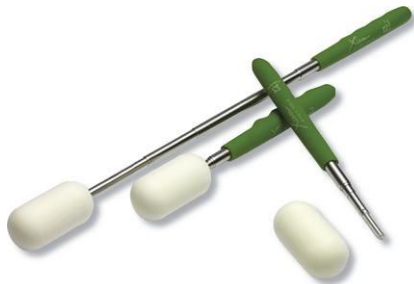

Xiem X-Sponge

Take the water out beyond your reach. The telescoping X-Sponge II features a replaceable sponge head. The stainless steel telescopic handle has a secure rubber grip and a threaded tip and the sponge has matching female threads for easy sponge replacement. Length fully extended 23"; and fully retracted 8 1/2".

Item #	Description	Quantity	List Price
9-1469334-792	X-Sponge	Each	$21.59