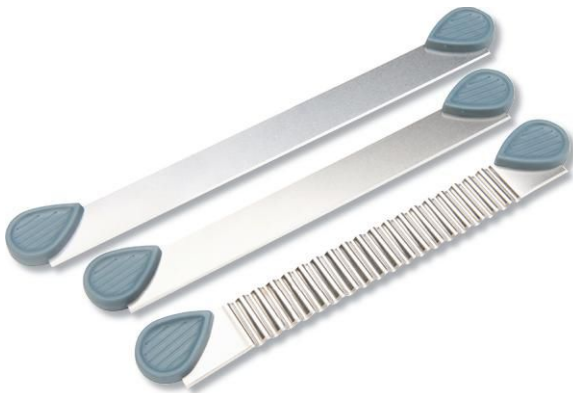

Sculpey Tools™ Clay Blades

These innovative clay blades were designed specifically for use with oven-bake clay. Set includes three different types of blades: one rigid blade for straight cuts and edges, one flexible blade for curved cuts and edging, and one wave blade for decorative cuts and edging. Each blade has a set of easy snap on handles that come assembled on the blade.

Item #	Description	Quantity	List Price
9-412901-792	Flexible Super Slicer	Pack of 4	$20.89