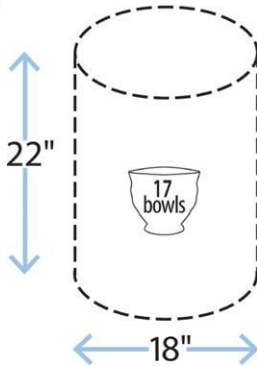

Makes transporting, changing location, or repairing easy

Kiln Worksheets are required with all kiln orders. Available at select.schoolspecialty.com/kilns