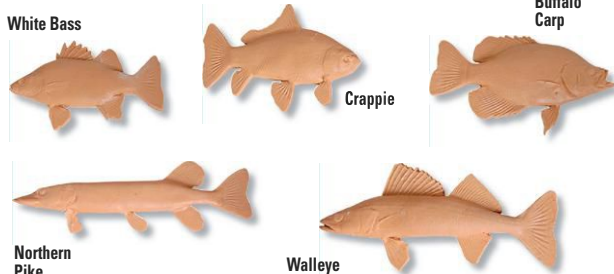

Game Fish Set

Includes one each of 11 1/2" Northern Pike, 11 1/2" Walleye, 10" White Bass, 10" Crappie, and 9" Buffalo Carp.