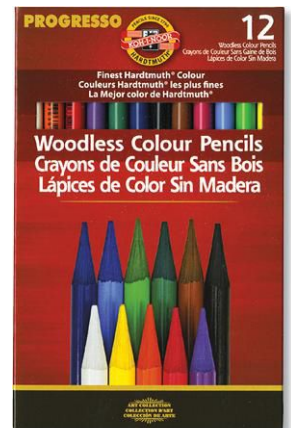

Item #	Color	Quantity	List Price
9-401304-792	Assorted Metallic	Set of 12	\$13.59
9-407258-792	Assorted Metallic	Set of 240	\$172.19

Koh-I-Noor® Woodless Colored Pencil Sets

Lacquer-coated, high density woodless pencils offer artists the purest dose of color. They have an outstanding value and are an ideal choice for drawing, illustrating and coloring. The non-toxic color lays down smoothly and blends easily. Pencils can be sharpened with a standard sharpener, and they'll outlast wood-cased pencils.