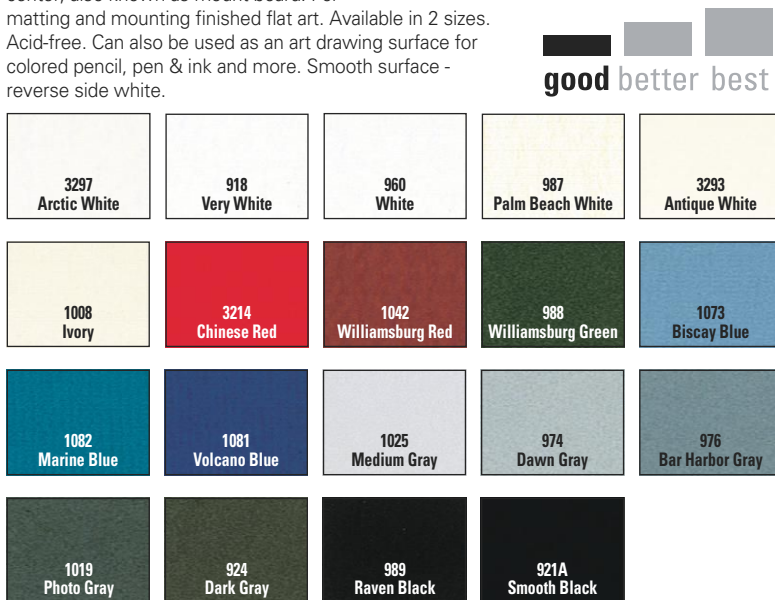

Crescent® Colored Mat Board

14-ply colored mat board with a chipboard center, also known as mount board. For matting and mounting finished flat art. Available in 2 sizes. Acid-free. Can also be used as an art drawing surface for colored pencil, pen & ink and more. Smooth surface - reverse side white.

Sold in Convenient Packs of 10!