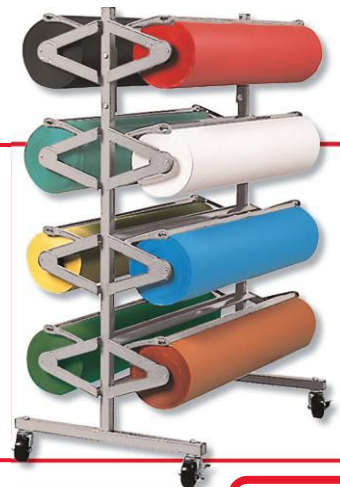

Mobile Rack With ArtKraft® or Rainbow® Rolls

This portable unit features eight 36 inch paper cutters and heavy steel square tube welded construction with four 3 inch large swivel casters (2 which lock). The rack comes complete with 8 rolls of Jumbo Size Duo-Finish Art Kraft® or Rainbow® Kraft Rolls 36 inch x 1000 feet. **Colors supplied:** White, Flame Red, Canary Yellow, Lite Blue, Bright Blue, Black, Orange and Emerald Green.

Item #	Description	Dimensions	Ship Weight	Quantity	List Price
Horizontal Rack					
6-067084-792	Rack w/ArtKraft Rolls	25 x 52 x 38 in	470 lbs	Each	$2,053.29
6-075216-792	Rack w/Rainbow Rolls	25 x 52 x 38 in	391 lbs	Each	$1,893.29
Vertical Rack					
6-265980-792	Rack w/Rainbow Rolls	44-1/2 x 25 x 49 in	391 lbs	Each	$2,040.69